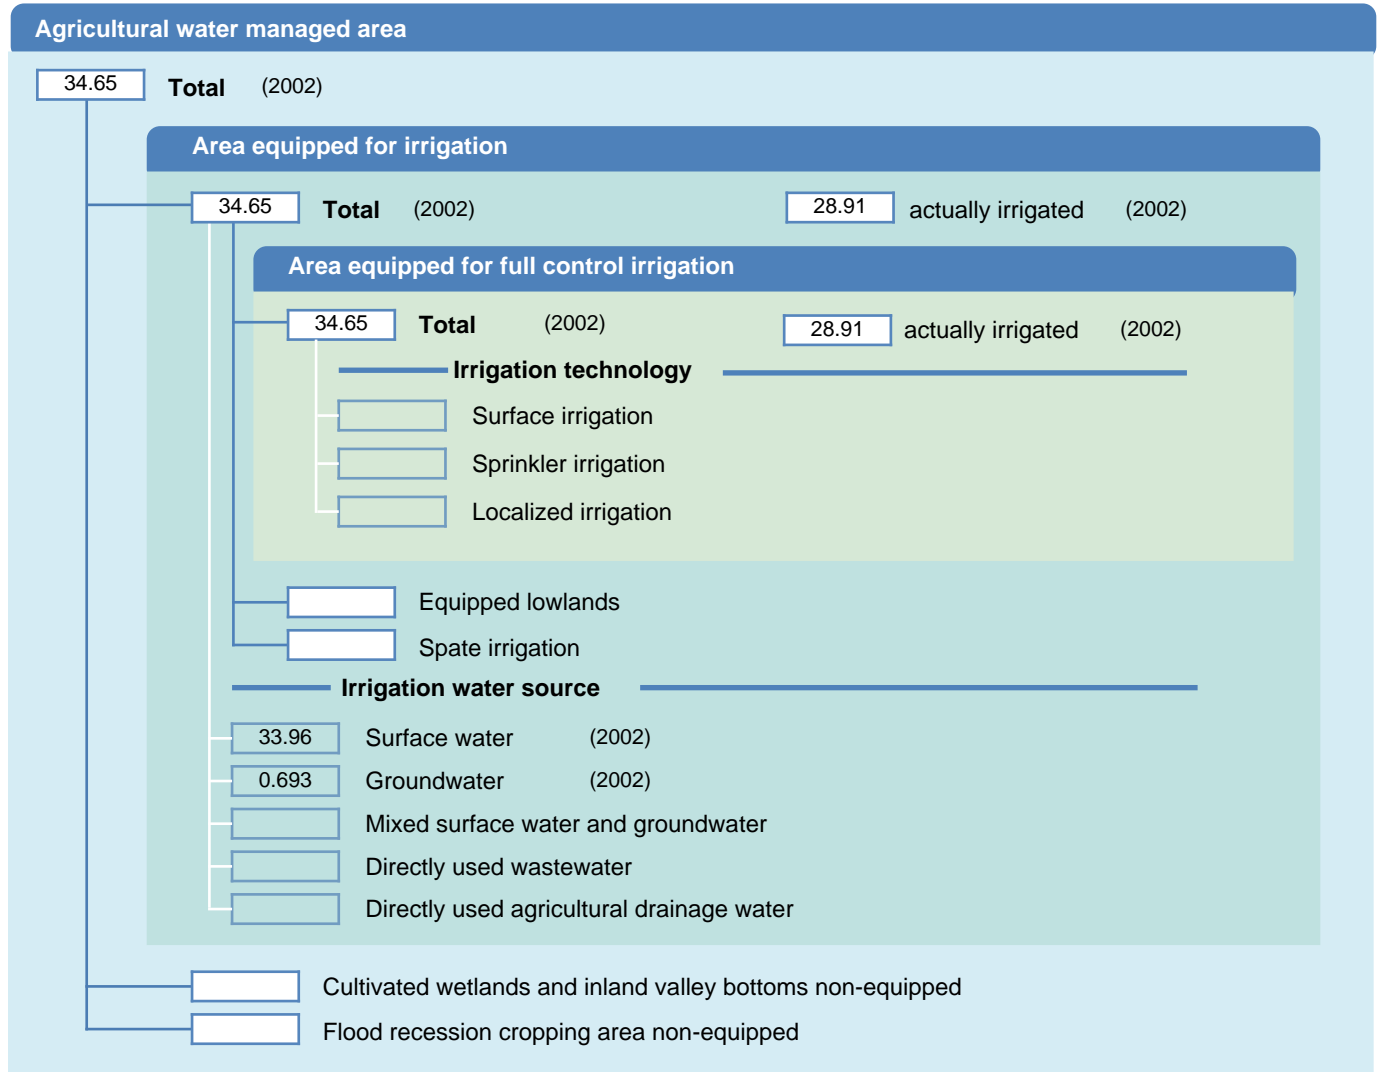

Irrigation areas sheet

Timor-Leste

PHYSICAL AREAS (THOUSAND HECTARES)

HARVESTED AREAS (THOUSAND HECTARES)