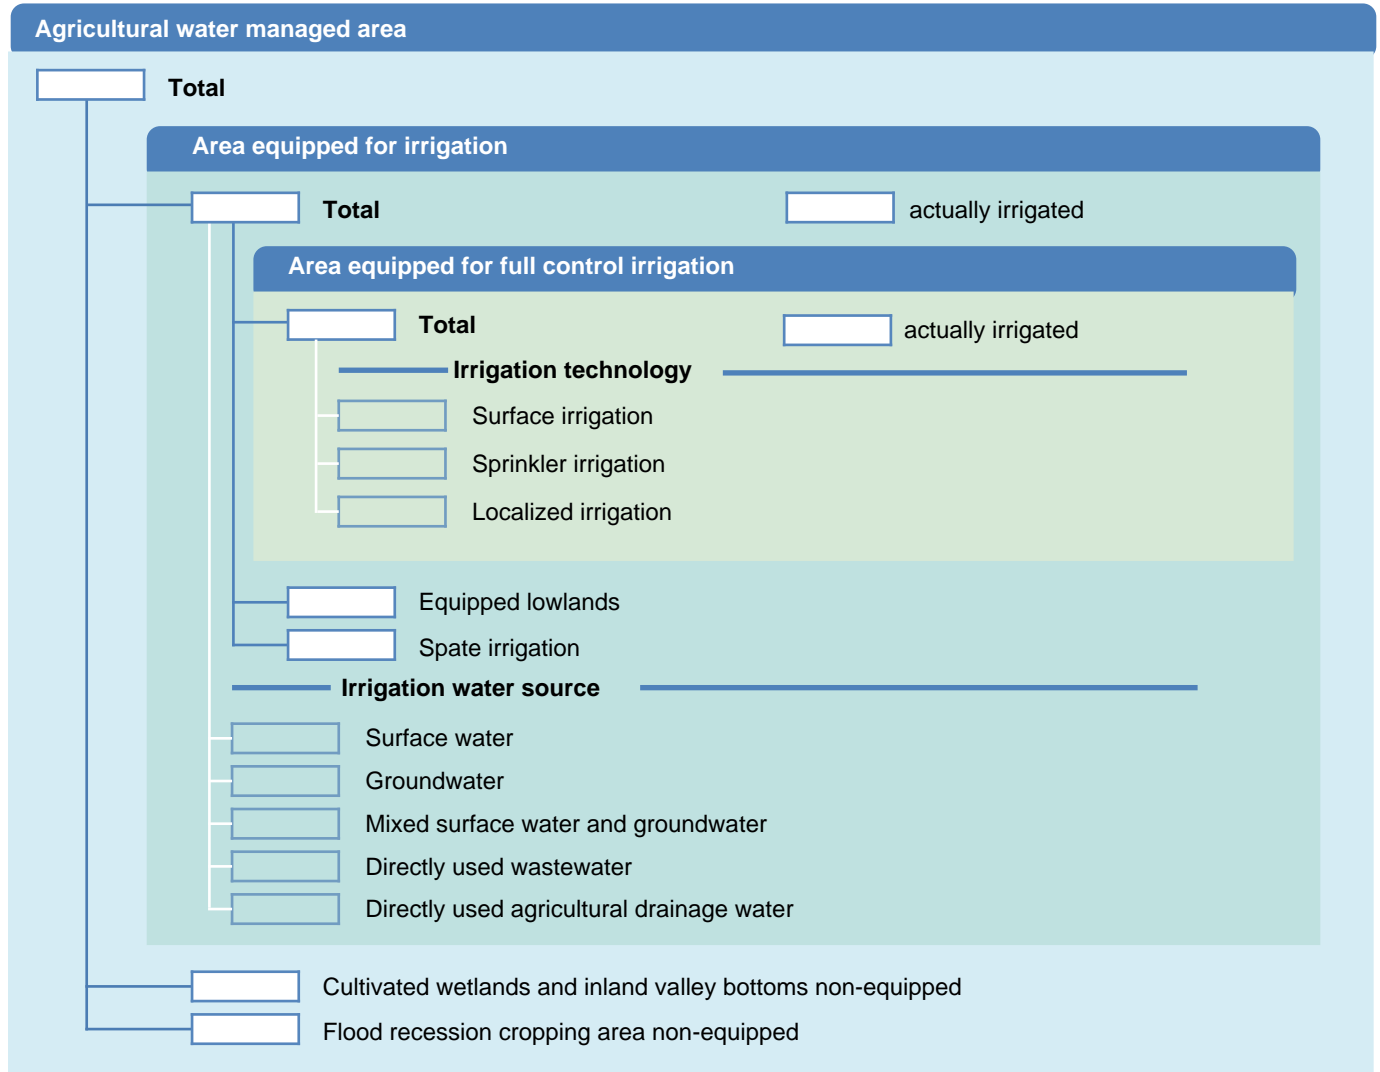

# Irrigation areas sheet

Tonga

## HARVESTED AREAS (THOUSAND HECTARES)