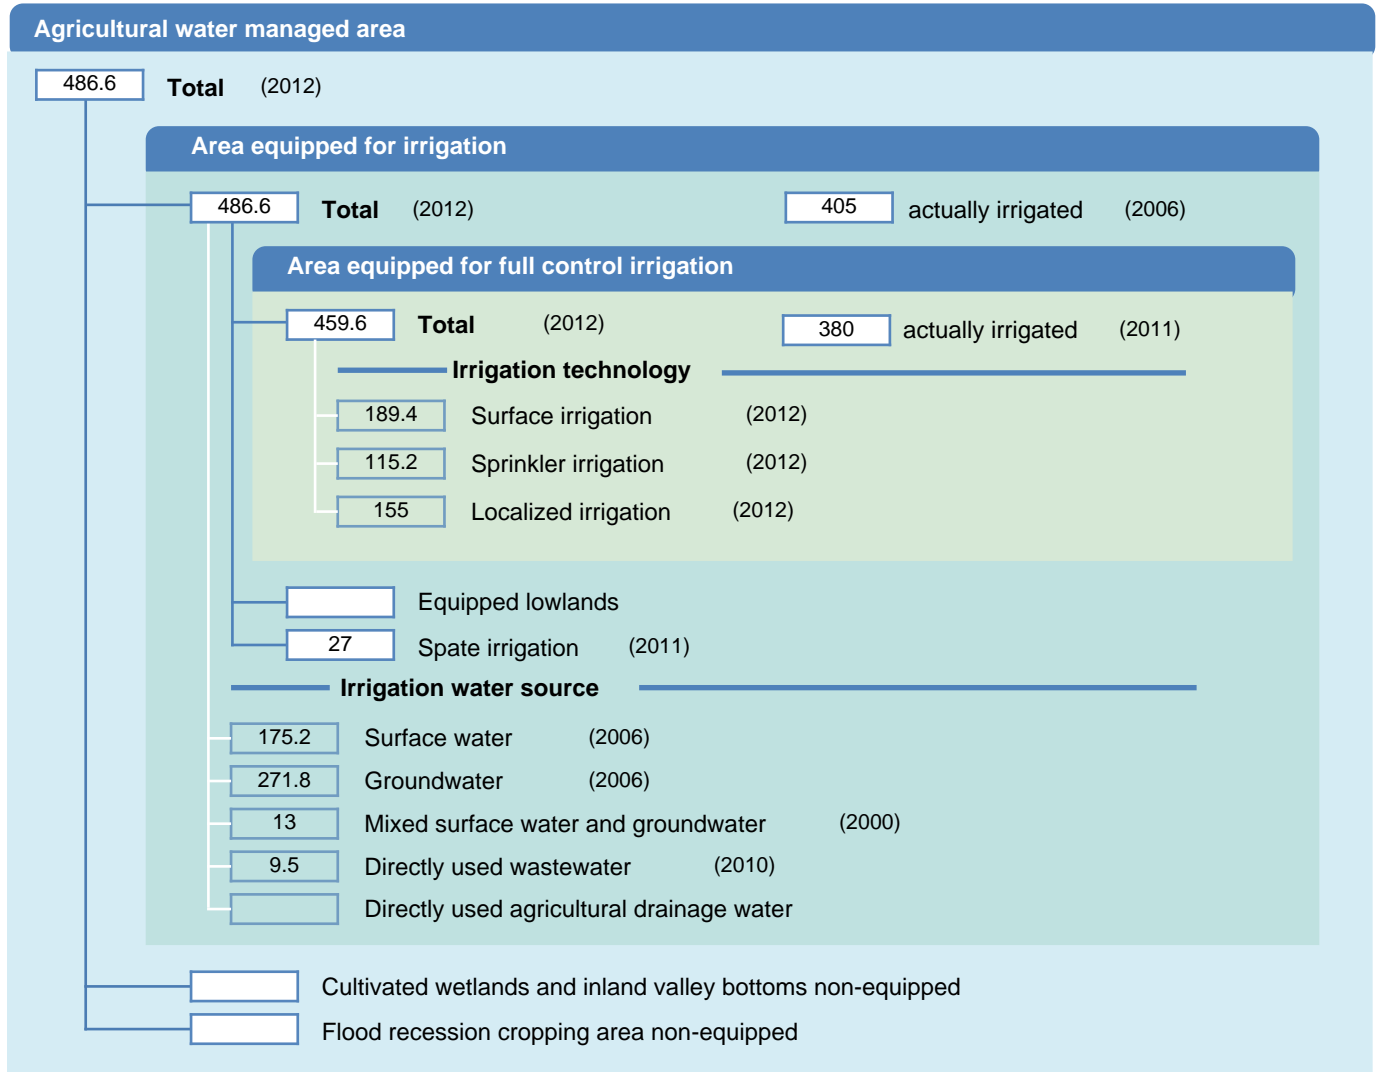

Irrigation areas sheet

Tunisia

PHYSICAL AREAS (THOUSAND HECTARES)

HARVESTED AREAS (THOUSAND HECTARES)