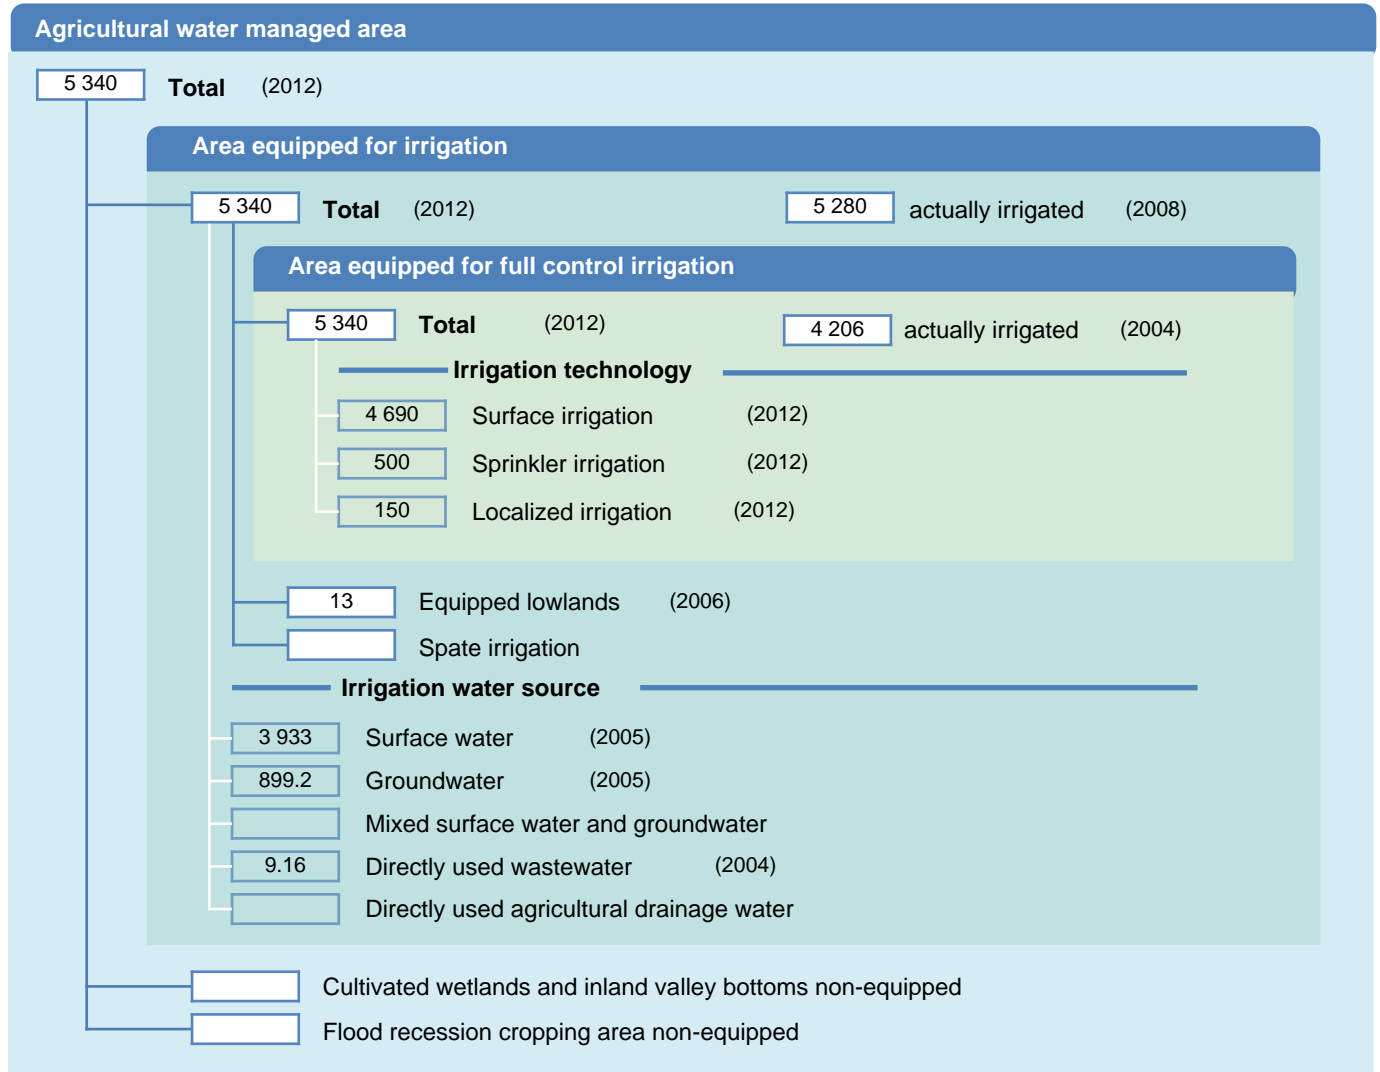

Irrigation areas sheet

Turkey

PHYSICAL AREAS (THOUSAND HECTARES)

HARVESTED AREAS (THOUSAND HECTARES)