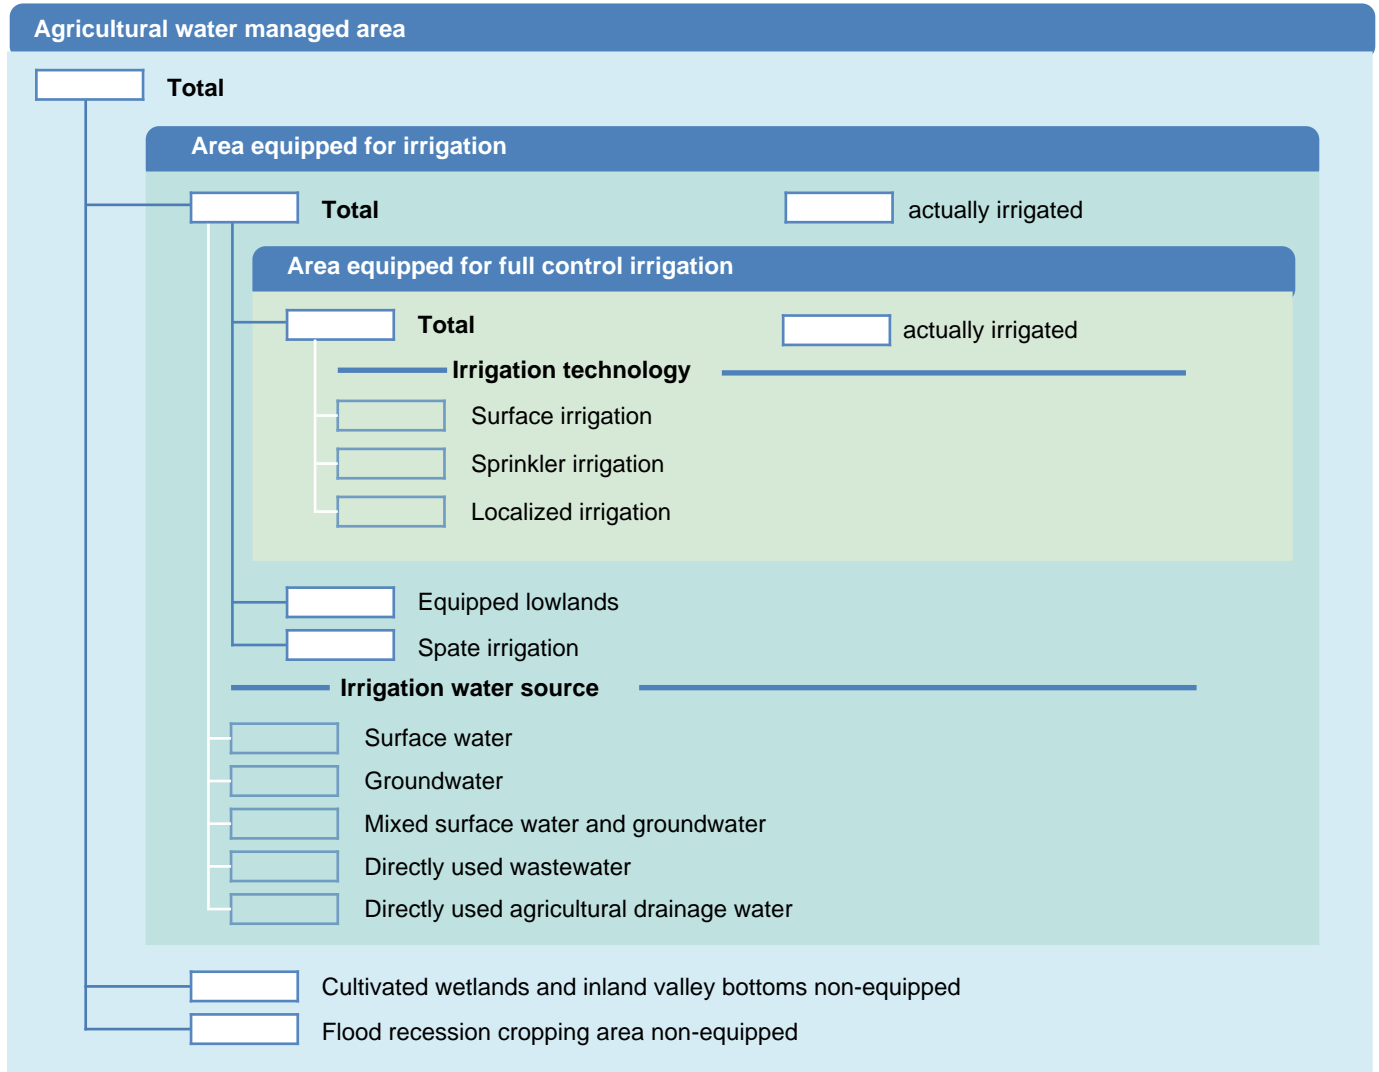

Irrigation areas sheet

Tuvalu

PHYSICAL AREAS (THOUSAND HECTARES)

HARVESTED AREAS (THOUSAND HECTARES)