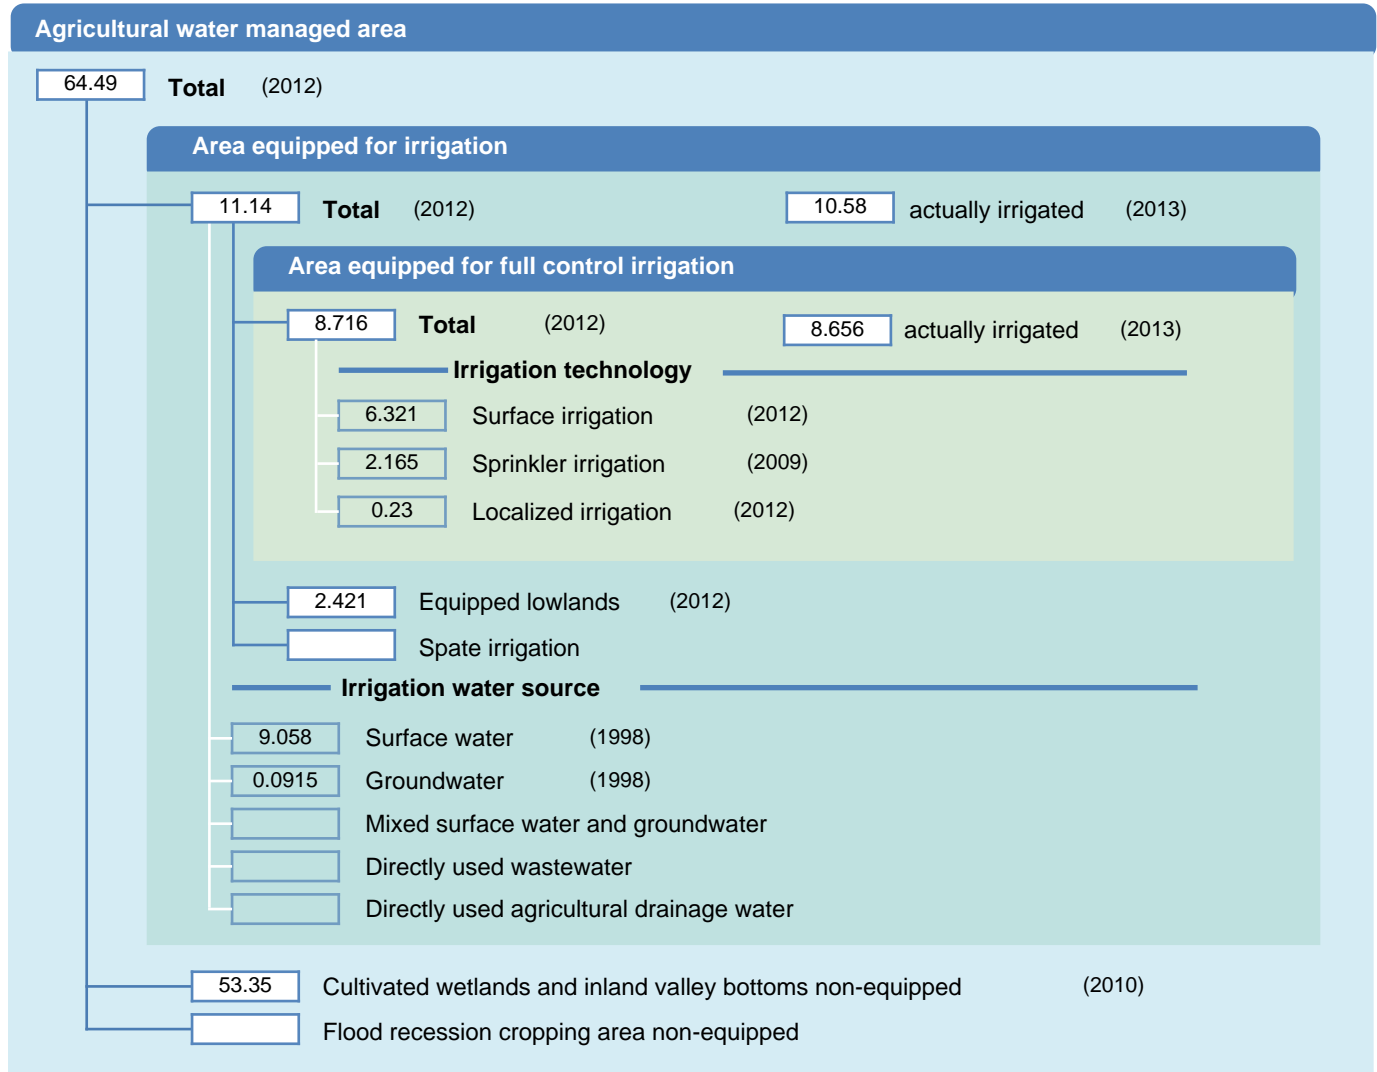

Irrigation areas sheet

Uganda

PHYSICAL AREAS (THOUSAND HECTARES)

HARVESTED AREAS (THOUSAND HECTARES)