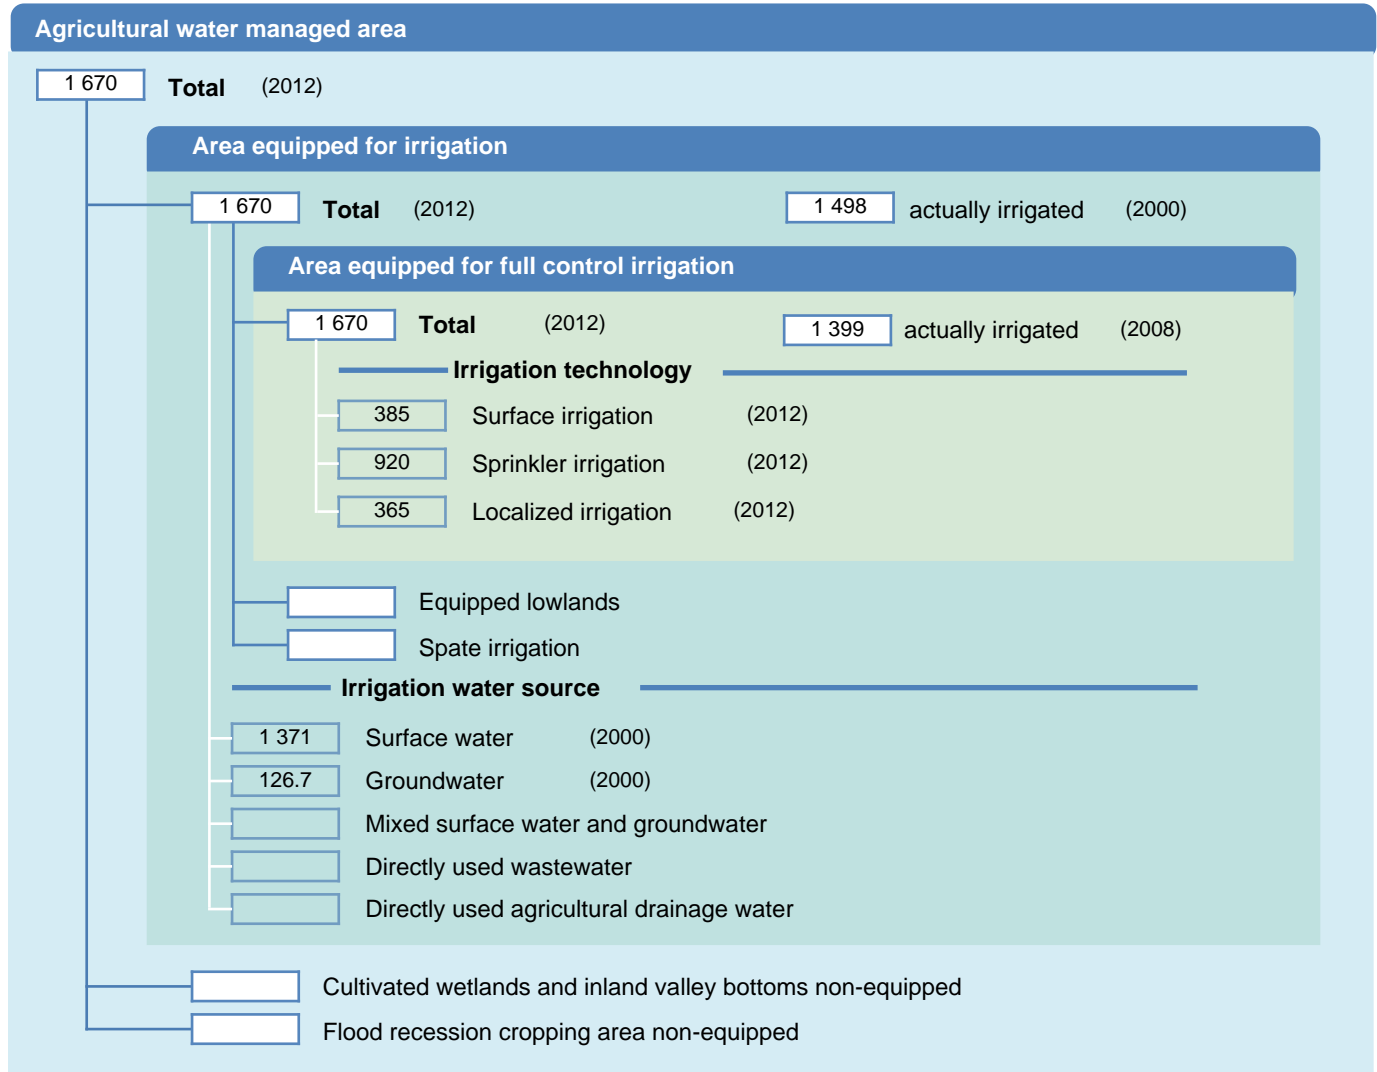

# Irrigation areas sheet

# South Africa

## PHYSICAL AREAS (THOUSAND HECTARES)

## HARVESTED AREAS (THOUSAND HECTARES)