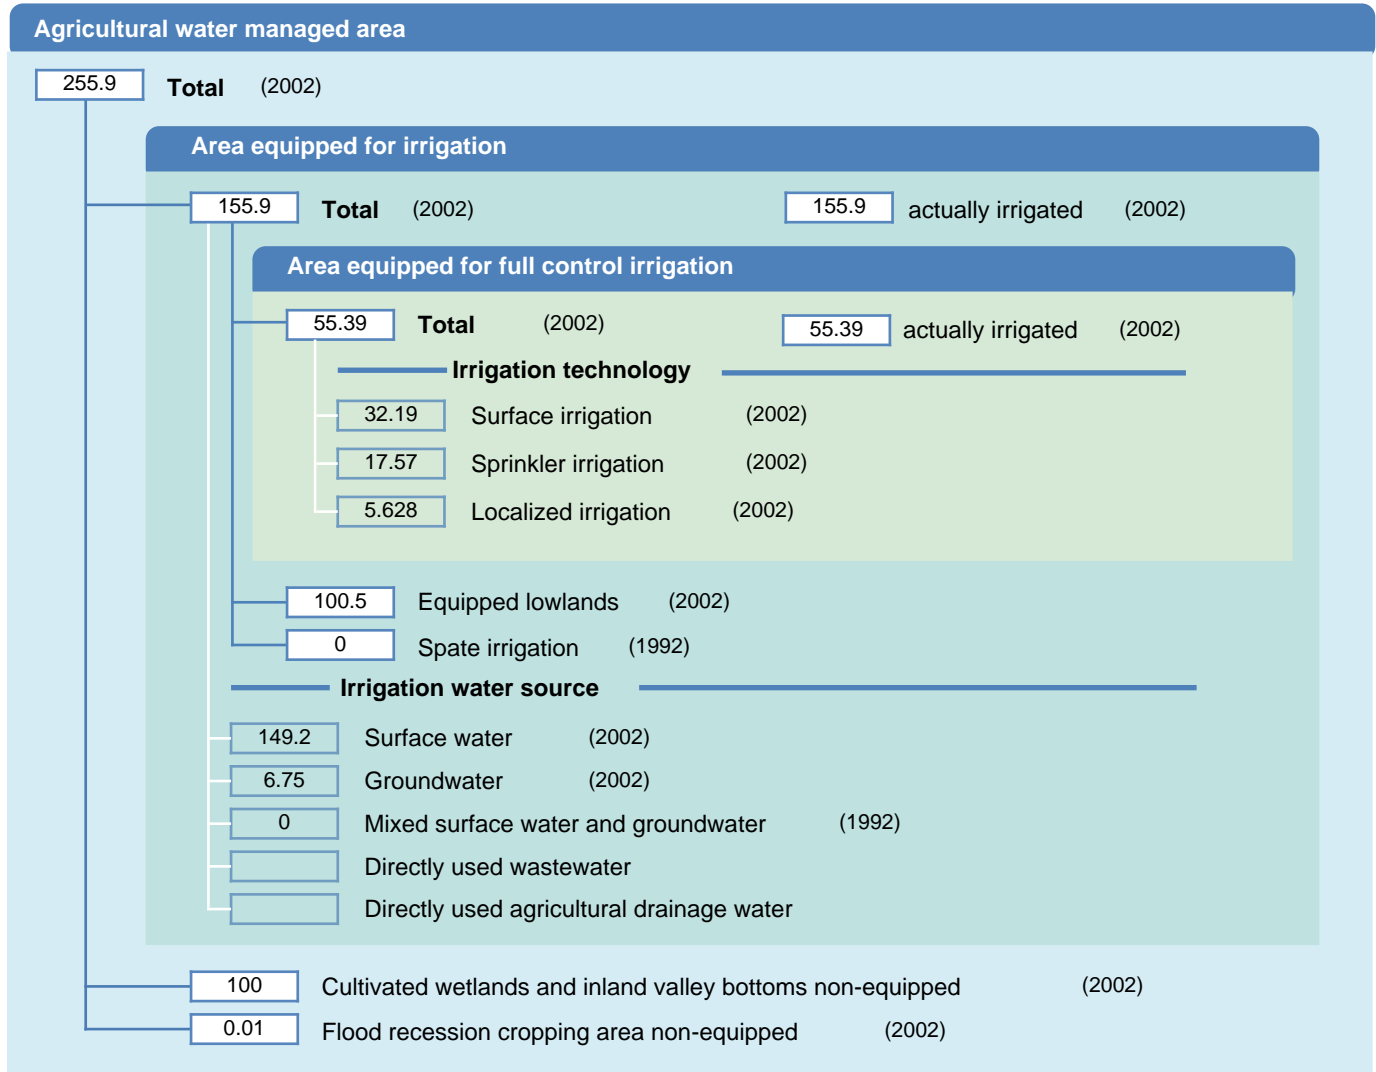

Irrigation areas sheet

Zambia

PHYSICAL AREAS (THOUSAND HECTARES)

HARVESTED AREAS (THOUSAND HECTARES)