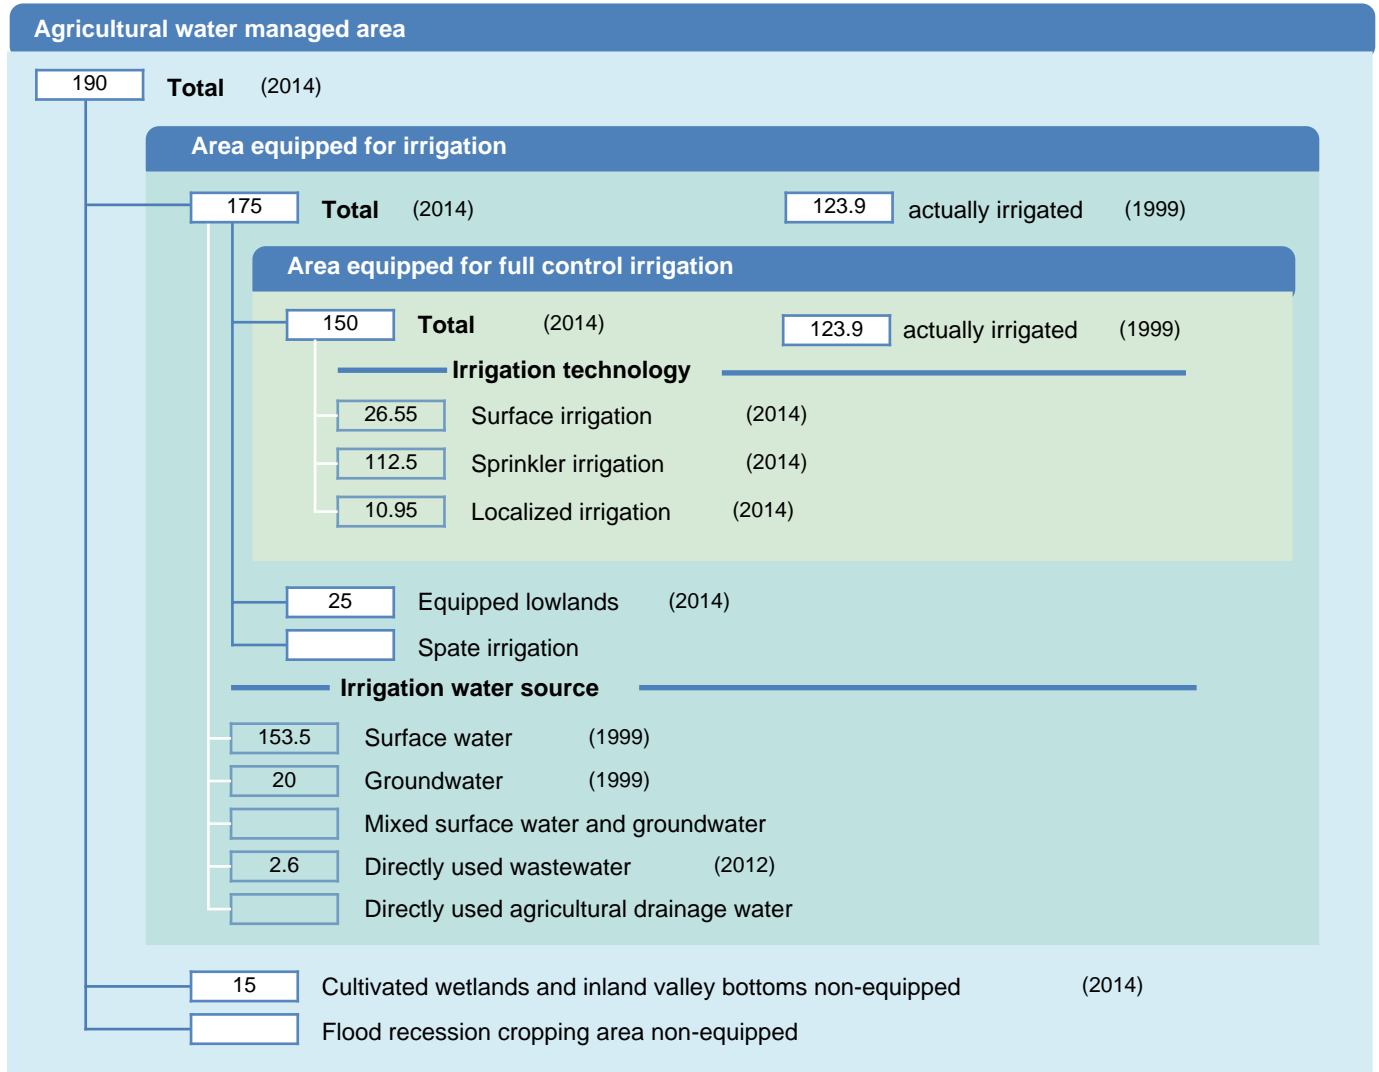

Irrigation areas sheet

Zimbabwe

PHYSICAL AREAS (THOUSAND HECTARES)

HARVESTED AREAS (THOUSAND HECTARES)