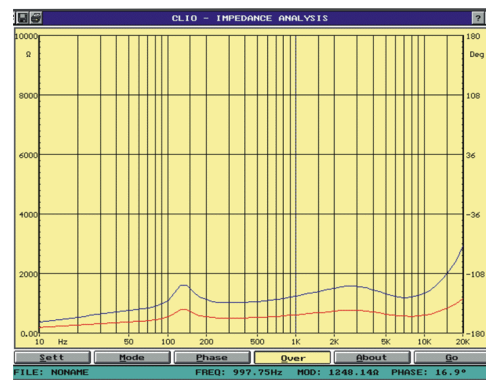

### GENERAL SPECIFICATIONS

Frequency response	80 - 15kHz
Sensitivity	95 ±3dB
Power handling	20W
Power taps	10W / 20W
Line input	100V
Dimensions	Ø215mm x H 245mm

### PHYSICAL SPECIFICATIONS

Material	ABS
Grille	powder coated iron mesh
Component	4" PP woofer
Finished colour	green
Unit weight	2,04kg
Gross weight	8,4kg / 4pc
Packing dimension	490 x 480 x 210mm

Horizontal