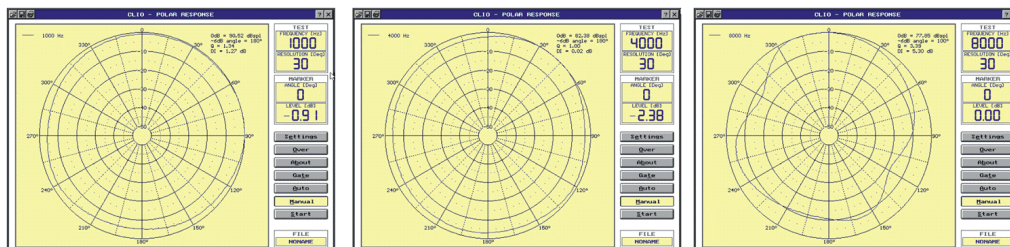

### GENERAL SPECIFICATIONS

Frequency response	80 - 15kHz
Sensitivity	95 ±3dB
Power handling	20W
Power taps	10W / 20W
Line input	100V
Dimensions	Ø215mm x H 245mm

### PHYSICAL SPECIFICATIONS

Material	ABS
Grille	powder coated iron mesh
Component	4" PP woofer
Finished colour	green
Unit weight	2,04kg
Gross weight	8,4kg / 4pc
Packing dimension	490 x 480 x 210mm

Horizontal