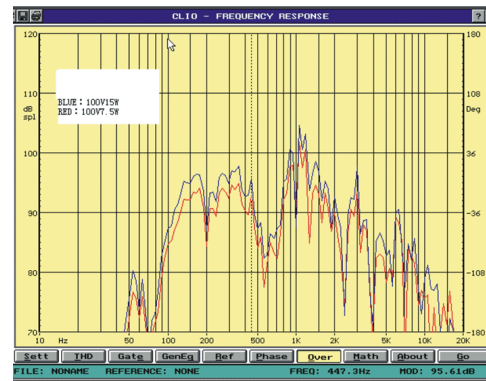

PHYSICAL SPECIFICATIONS

Material	ABS
Grille	powder coated iron mesh
Component	4" PP woofer
Finished colour	green
Unit weight	2,04kg
Gross weight	8,4kg / 4pc
Packing dimension	490 x 480 x 210mm