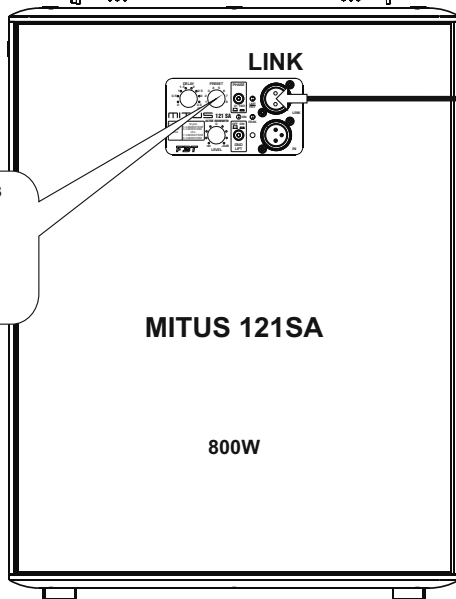

12 x MITUS 206LA + 4 x MITUS 121SA

10.400W continuous power
146dB @1mt
110dB @60mt
1800mq. with 5000 people

INDOOR USE

LEFT SIDE