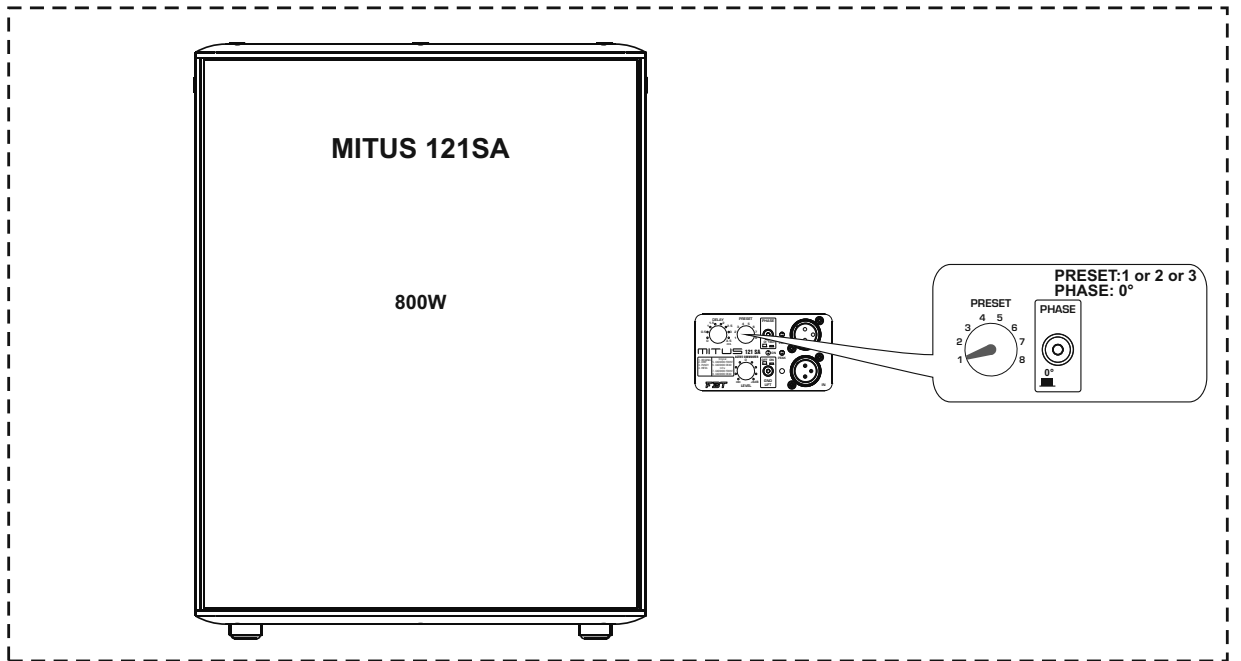

8 x MITUS 206LA + 2 x MITUS 118SA or MITUS 121SA

6400W continuous power
142dB @1mt
110dB @40mt
800mq. with 2000 people

INDOOR USE

LEFT SIDE

or