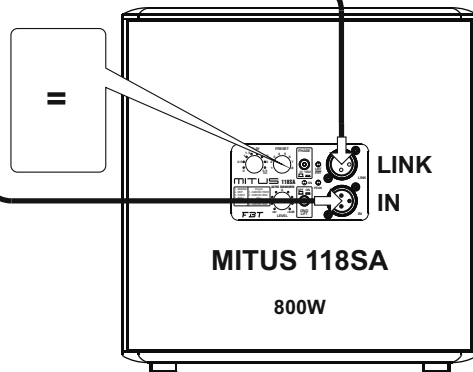

4 x MITUS 212FSA + 16 x MITUS 206LA + 6 x MITUS 118SA

17.600W continuous power
148,5dB @1mt
110dB @80mt
3200mq. with 10.000 people

OUTDOOR USE

LEFT SIDE