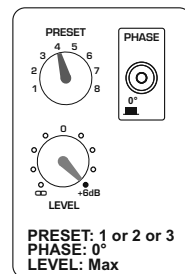

16 x MITUS 206LA + 8 x MITUS 118SA

16.000W continuous power

148dB @1mt

110dB @80mt

3000mq. with 9500 people

OUTDOOR USE

LEFT SIDE