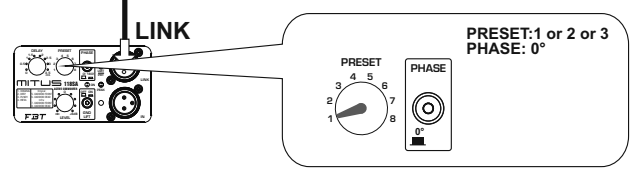

8 x MITUS 206LA + 2 x MITUS 118SA or MITUS 121SA

6400W continuous power
142dB @1mt
110dB @40mt
800mq. with 2000 people

INDOOR USE

LEFT SIDE