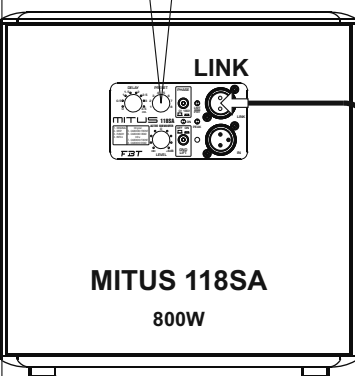

16 x MITUS 206LA + 8 x MITUS 118SA

16.000W continuous power

148dB @1mt

110dB @80mt

3000mq. with 9500 people

OUTDOOR USE

LEFT SIDE