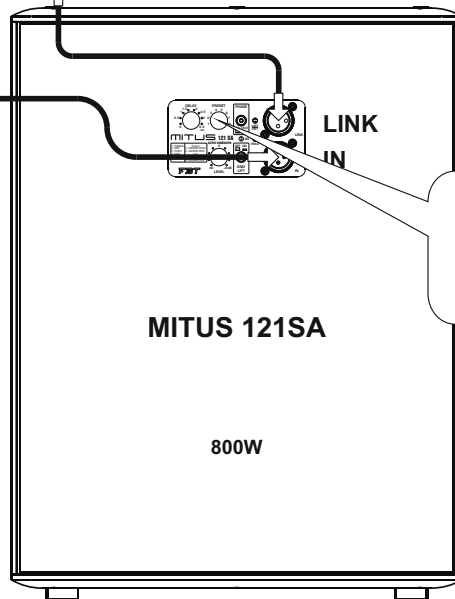

12 x MITUS 206LA + 4 x MITUS 121SA

10.400W continuous power
146dB @1mt
110dB @60mt
1800mq. with 5000 people

INDOOR USE

LEFT SIDE