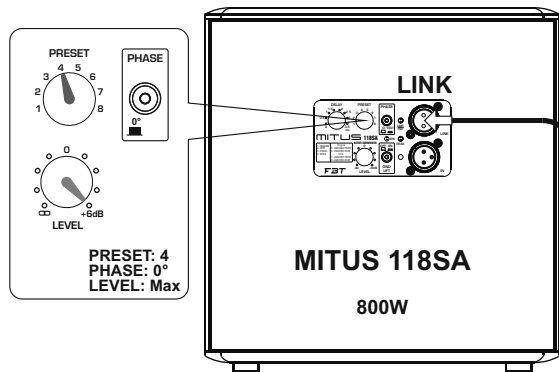

4 x MITUS 212FSA + 16 x MITUS 206LA + 6 x MITUS 118SA

17.600W continuous power
148,5dB @1mt
110dB @80mt
3200mq. with 10.000 people

OUTDOOR USE

LEFT SIDE