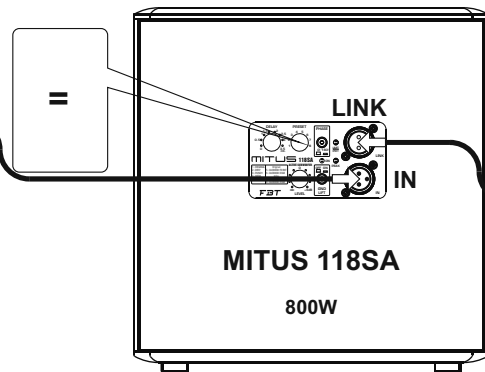

4 x MITUS 212FSA + 16 x MITUS 206LA + 6 x MITUS 118SA

17.600W continuous power
148,5dB @1mt
110dB @80mt
3200mq. with 10.000 people

OUTDOOR USE

LEFT SIDE