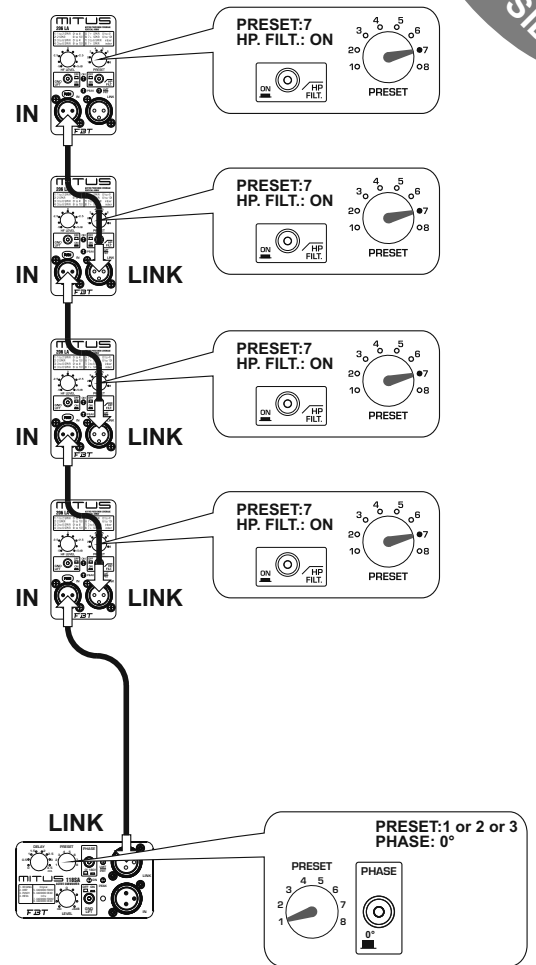

8 x MITUS 206LA + 2 x MITUS 118SA or MITUS 121SA

6400W continuous power
142dB @1mt
110dB @40mt
800mq. with 2000 people

INDOOR USE

LEFT SIDE