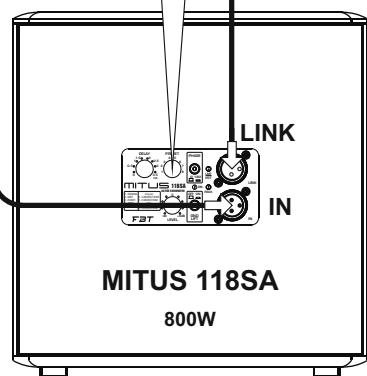

16 x MITUS 206LA + 8 x MITUS 118SA

16.000W continuous power

148dB @1mt

110dB @80mt

3000mq. with 9500 people

OUTDOOR USE

LEFT SIDE