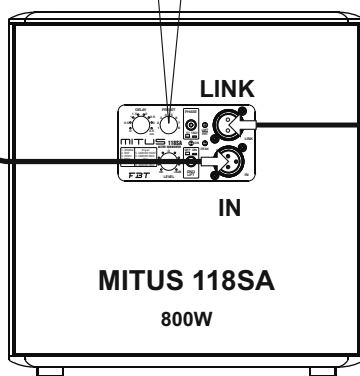

16 x MITUS 206LA + 8 x MITUS 118SA

16.000W continuous power

148dB @1mt

110dB @80mt

3000mq. with 9500 people

OUTDOOR USE

LEFT SIDE