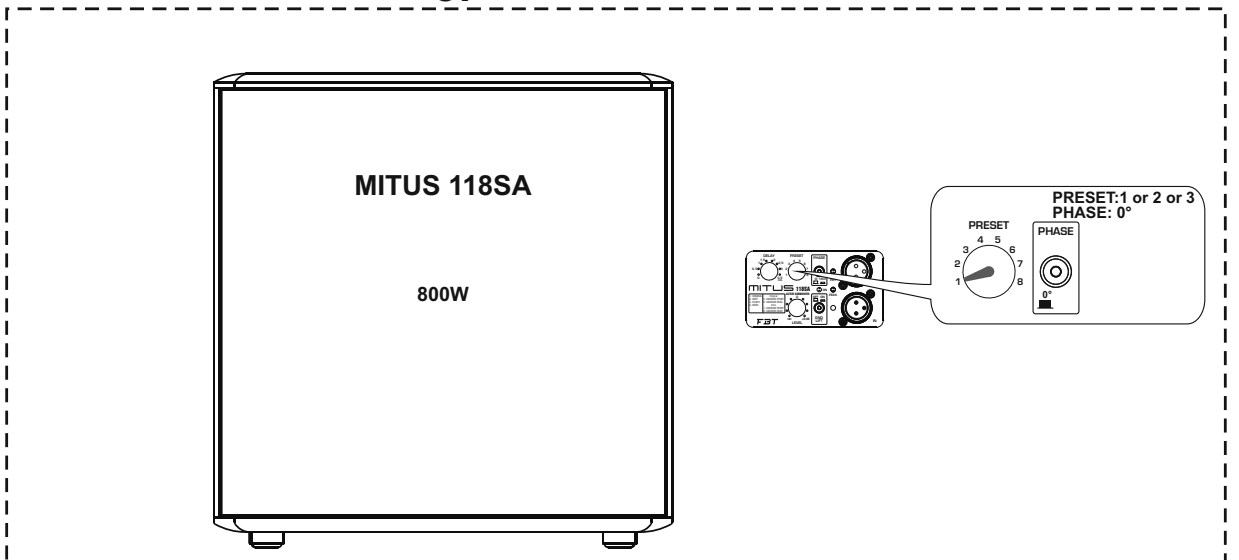

4 x MITUS 206LA + 2 x MITUS 212FSA or MITUS 118SA

4000W continuous power
136dB @1mt
110dB @22mt
250mq. with 750 people

INDOOR USE

LEFT SIDE

or