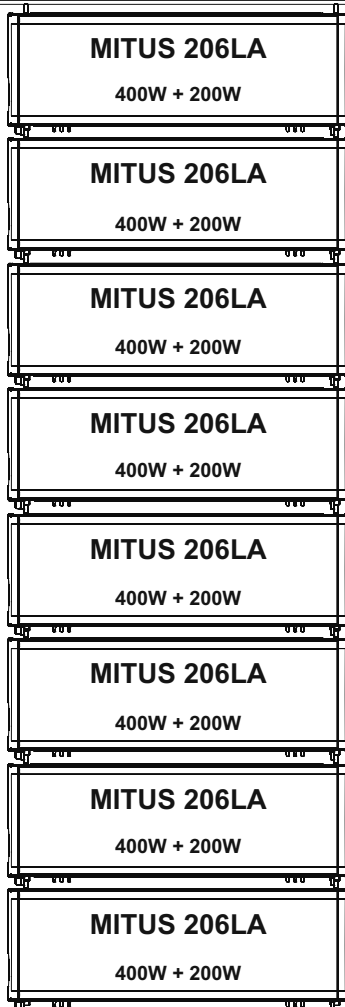

16 x MITUS 206LA + 8 x MITUS 118SA

16.000W continuous power

148dB @1mt

110dB @80mt

3000mq. with 9500 people

OUTDOOR USE

LEFT SIDE