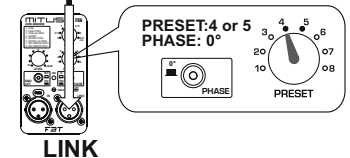

4 x MITUS 206LA + 2 x MITUS 212FSA or MITUS 118SA

4000W continuous power
136dB @1mt
110dB @22mt
250mq. with 750 people

INDOOR USE

LEFT SIDE