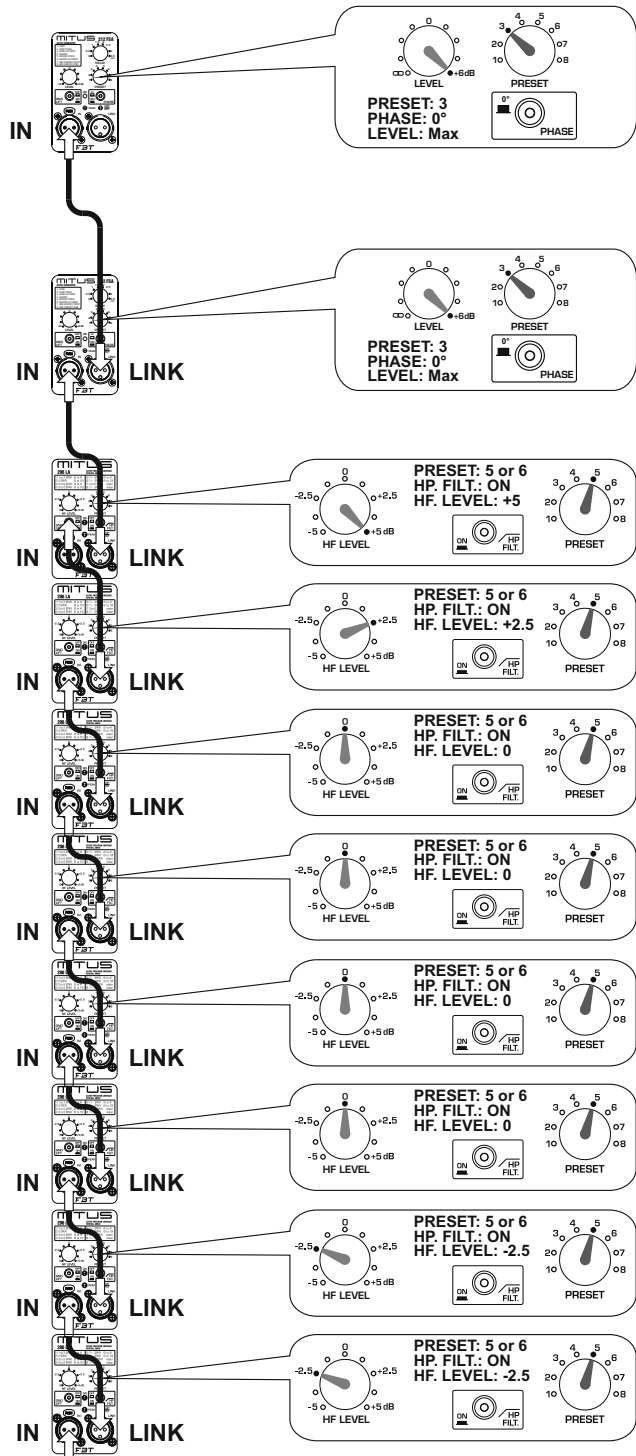

4 x MITUS 212FSA + 16 x MITUS 206LA + 6 x MITUS 118SA

17.600W continuous power
148,5dB @1mt
110dB @80mt
3200mq. with 10.000 people

OUTDOOR USE

LEFT SIDE