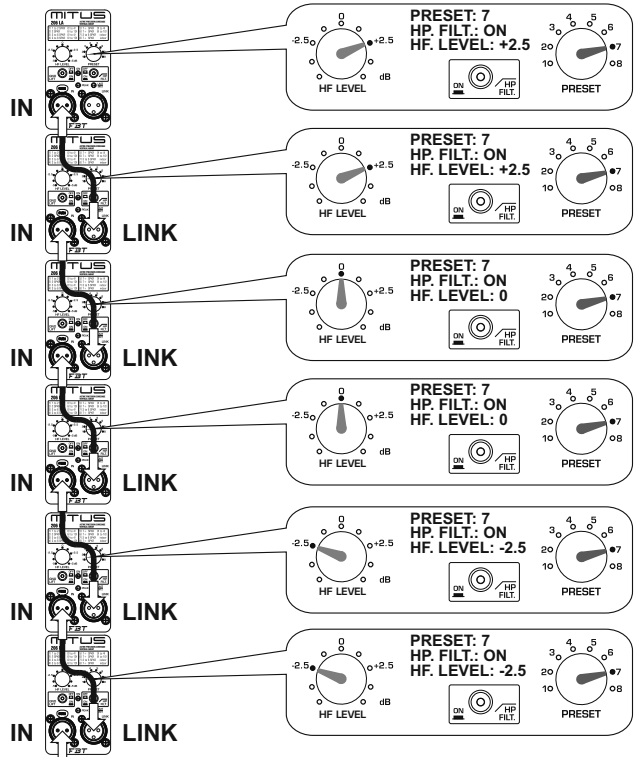

12 x MITUS 206LA + 4 x MITUS 121SA

10.400W continuous power
146dB @1mt
110dB @60mt
1800mq. with 5000 people

INDOOR USE

LEFT SIDE