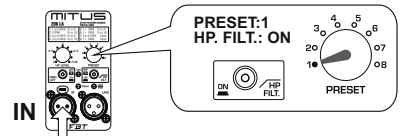

4 x MITUS 206LA + 2 x MITUS 212FSA or MITUS 118SA

4000W continuous power
136dB @1mt
110dB @22mt
250mq. with 750 people

INDOOR USE

LEFT SIDE

or

8 x MITUS 206LA + 2 x MITUS 118SA or MITUS 121SA

6400W continuous power
142dB @1mt
110dB @40mt
800mq. with 2000 people