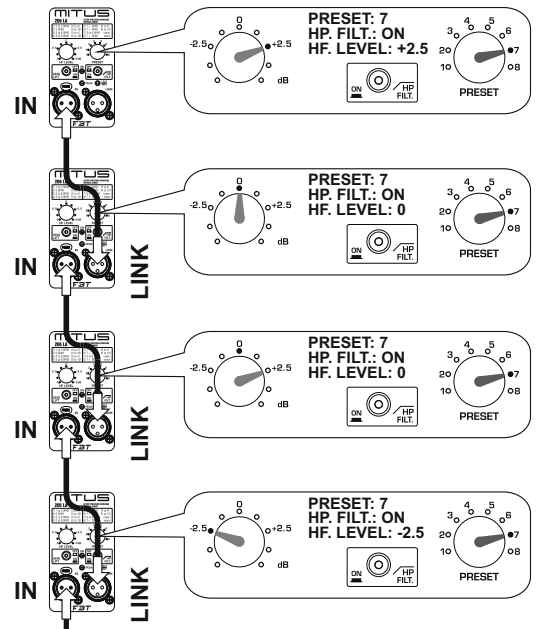

8 x MITUS 206LA + 2 x MITUS 118SA or MITUS 121SA

6400W continuous power
142dB @1mt
110dB @40mt
800mq. with 2000 people

INDOOR USE

LEFT SIDE