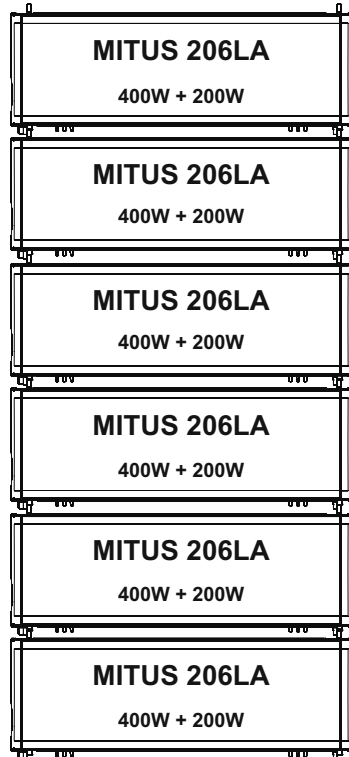

12 x MITUS 206LA + 4 x MITUS 121SA

10.400W continuous power
146dB @1mt
110dB @60mt
1800mq. with 5000 people

INDOOR USE

LEFT SIDE