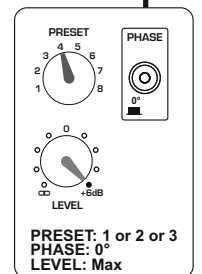

16 x MITUS 206LA + 8 x MITUS 118SA

16.000W continuous power

148dB @1mt

110dB @80mt

3000mq. with 9500 people

OUTDOOR USE

LEFT SIDE