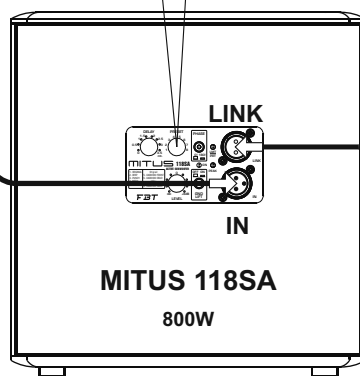

16 x MITUS 206LA + 8 x MITUS 118SA

16.000W continuous power

148dB @1mt

110dB @80mt

3000mq. with 9500 people

OUTDOOR USE

LEFT SIDE