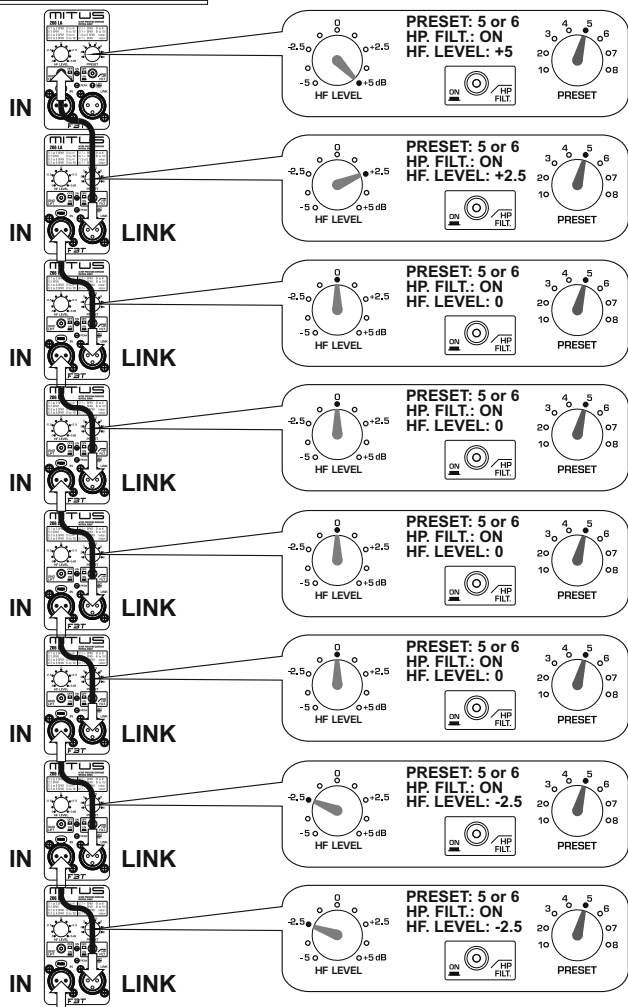

16 x MITUS 206LA + 8 x MITUS 118SA

16.000W continuous power

148dB @1mt

110dB @80mt

3000mq. with 9500 people

OUTDOOR USE

LEFT SIDE