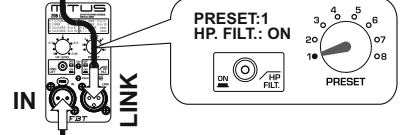

4 x MITUS 206LA + 2 x MITUS 212FSA or MITUS 118SA

4000W continuous power
136dB @1mt
110dB @22mt
250mq. with 750 people

INDOOR USE

LEFT SIDE

or

8 x MITUS 206LA + 2 x MITUS 118SA or MITUS 121SA

6400W continuous power
142dB @1mt
110dB @40mt
800mq. with 2000 people