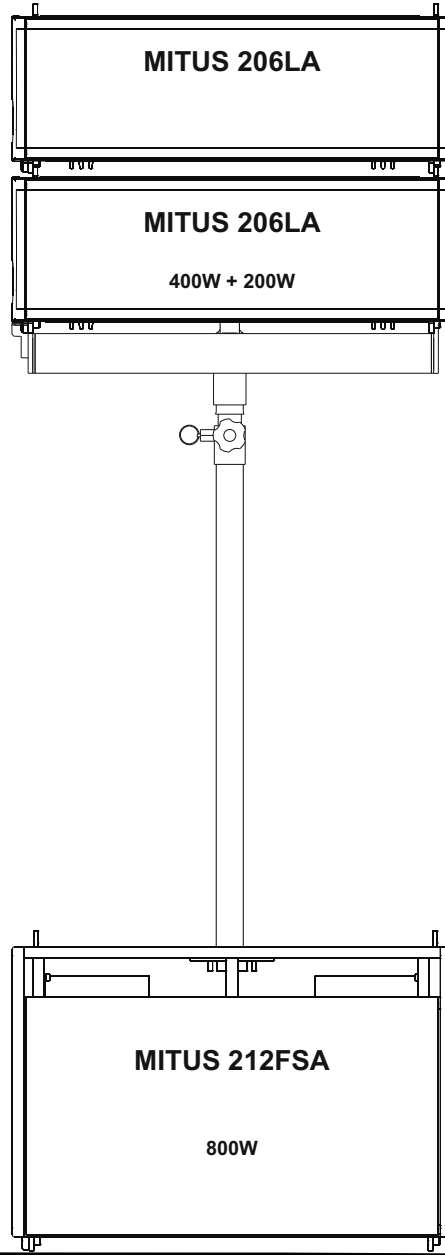

4 x MITUS 206LA + 2 x MITUS 212FSA or MITUS 118SA

4000W continuous power
136dB @1mt
110dB @22mt
250mq. with 750 people

INDOOR USE

LEFT SIDE

or

8 x MITUS 206LA + 2 x MITUS 118SA or MITUS 121SA

6400W continuous power
142dB @1mt
110dB @40mt
800mq. with 2000 people

INDOOR USE

LEFT SIDE

or

8 x MITUS 206LA + 2 x MITUS 118SA or MITUS 121SA

6400W continuous power
142dB @1mt
110dB @40mt
800mq. with 2000 people

INDOOR USE

LEFT SIDE

12 x MITUS 206LA + 4 x MITUS 121SA