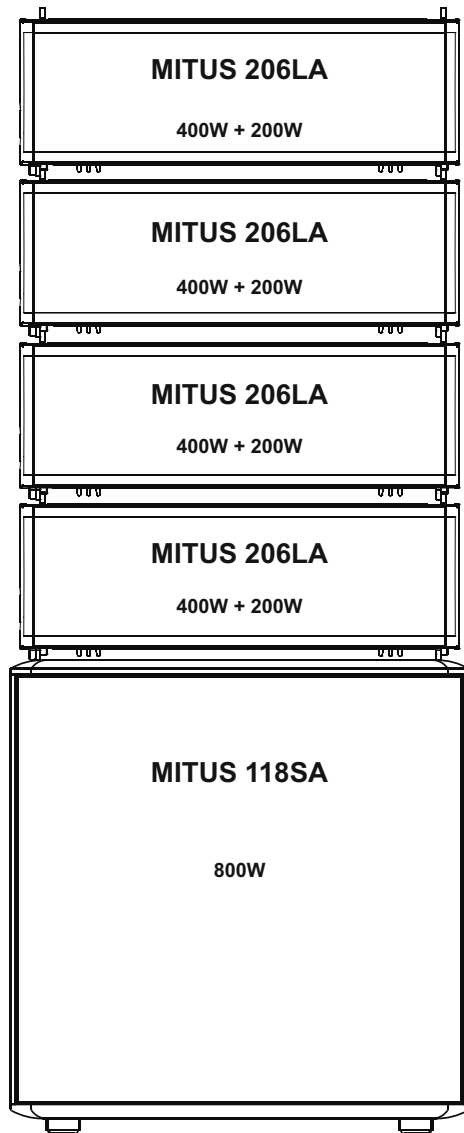

8 x MITUS 206LA + 2 x MITUS 118SA or MITUS 121SA

6400W continuous power
142dB @1mt
110dB @40mt
800mq. with 2000 people

INDOOR USE

LEFT SIDE