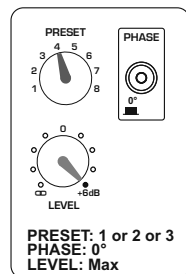

16 x MITUS 206LA + 8 x MITUS 118SA

16.000W continuous power

148dB @1mt

110dB @80mt

3000mq. with 9500 people

OUTDOOR USE

LEFT SIDE