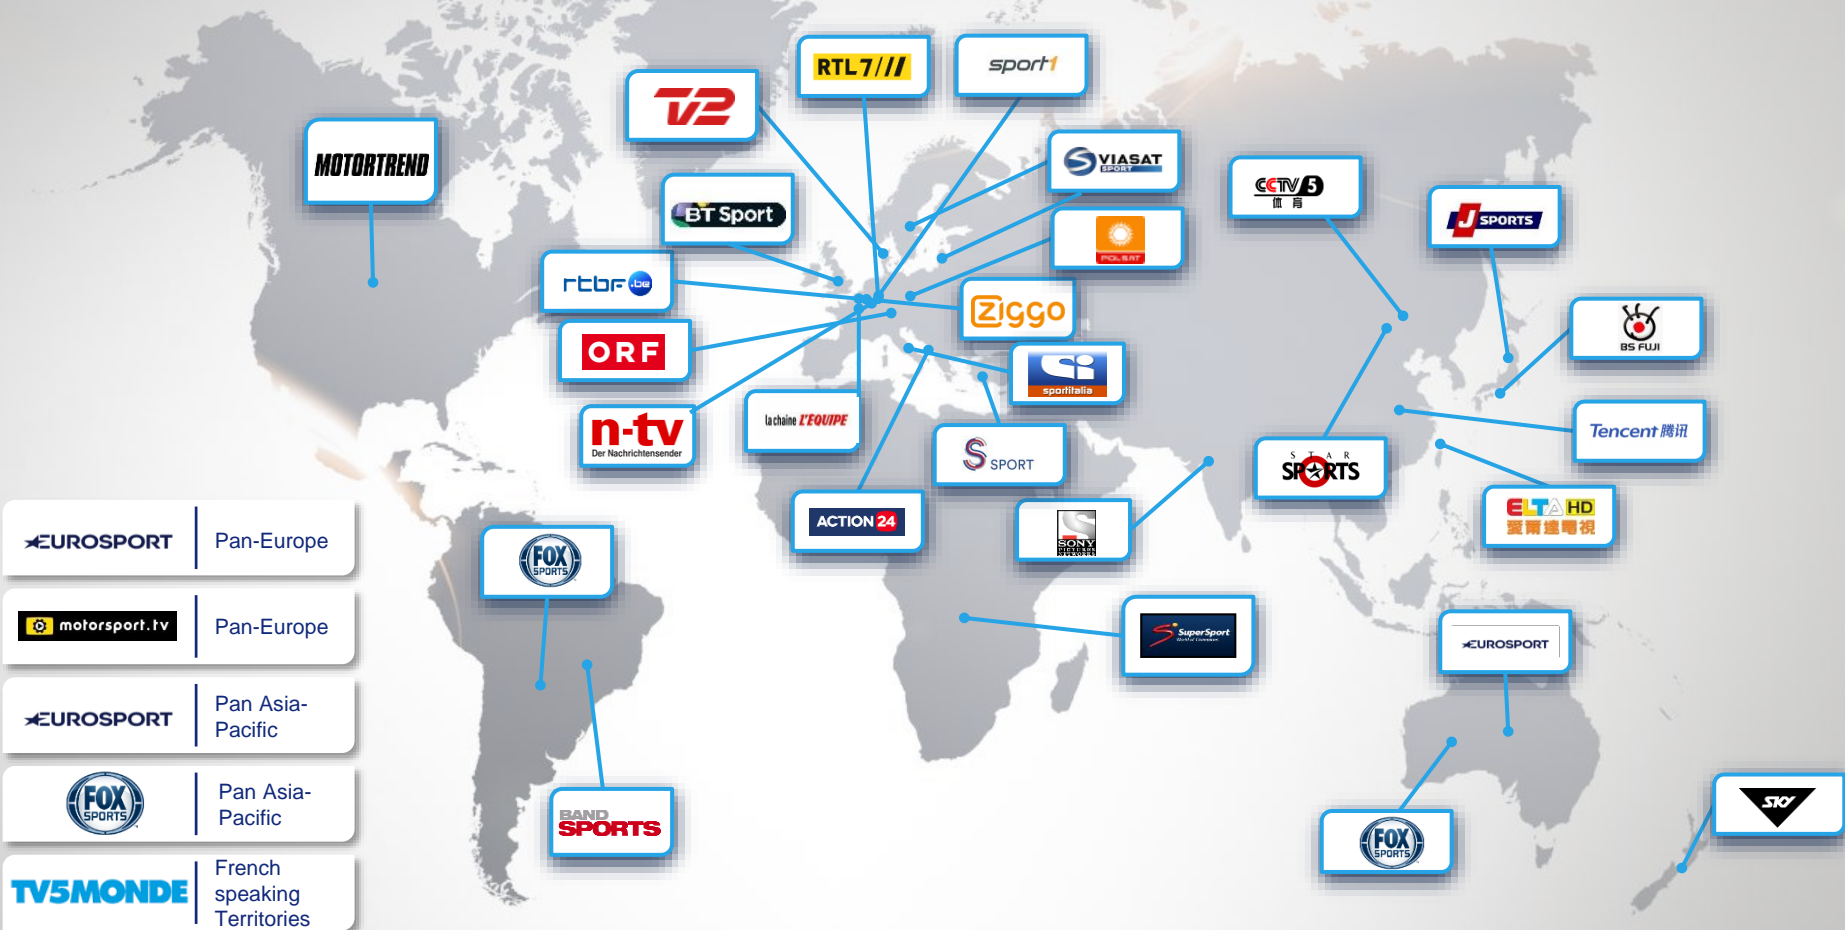

TV DISTRIBUTION: Lone Star Le Mans

23rd February 2020
12:00 – 18:00 Local time

WEC
FIA WORLD ENDURANCE
CHAMPIONSHIP

unfront

2019/20 Broadcast Partners

	Pan-Europe
	Pan-Europe
	Pan Asia-Pacific
	Pan Asia-Pacific
	French speaking Territories

Broadcaster

Territories

Info

LIVE // HIGHLIGHTS // NEWS

Local time unless stated

EUROPEAN BROADCASTERS

Netherlands

Pay TV
Potential Reach: tbc