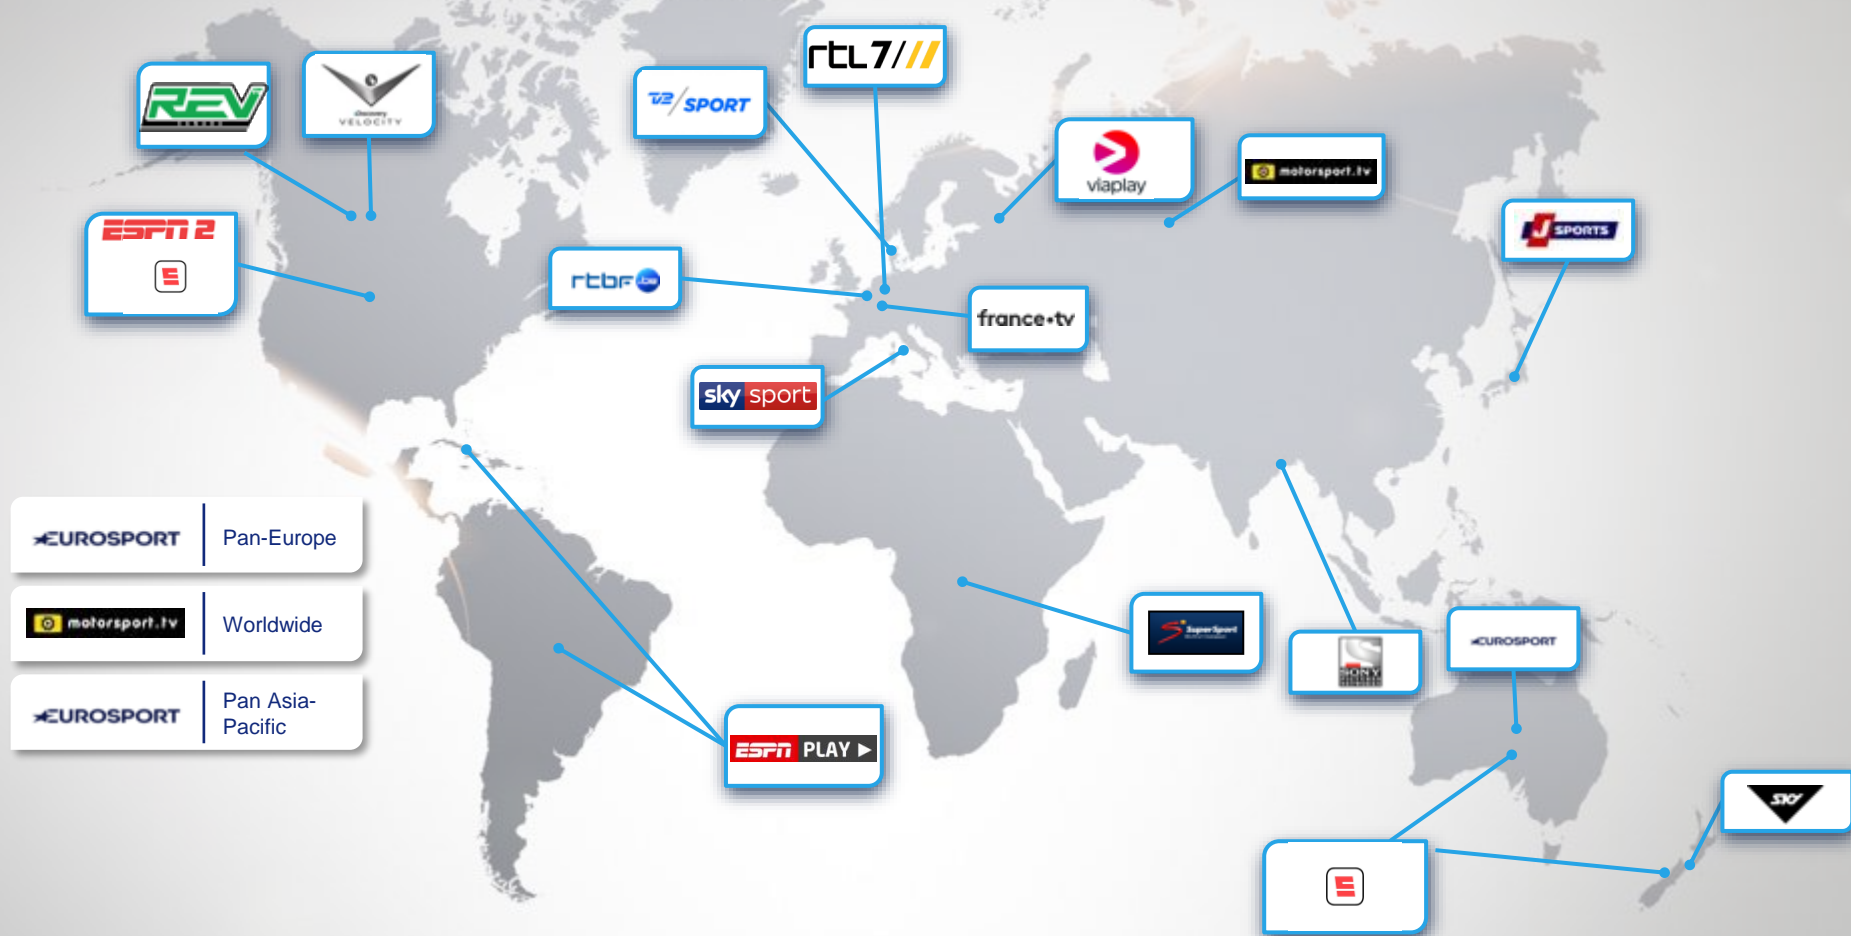

Le Mans Virtual 2020 BROADCAST PARTNERS