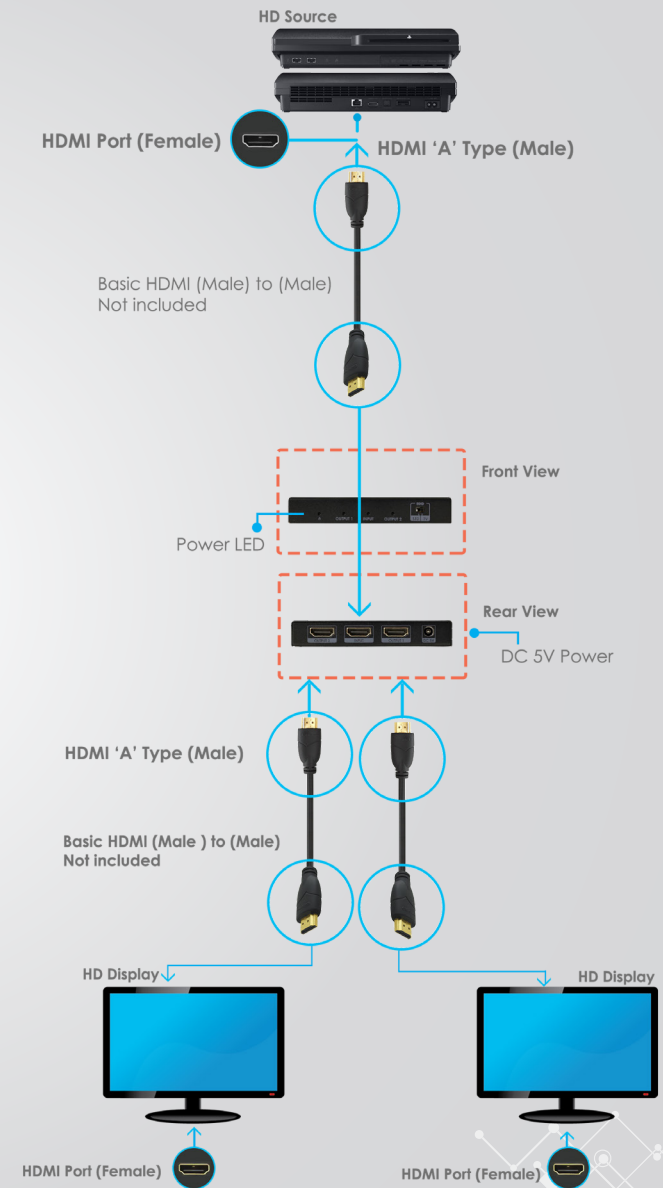

I REVISIONS

VERSION NO.	DATE(DD/MM/YY)	SUMMARY OF CHANGES
RDV1	15/02/2017	First Revision

II PACKAGE

1. 1x2 HDelity UHD Splitter
2. Cablesson 5V power supply
3. Our perfection

III INTRODUCTION

1. Compliant with HDMI 2.0 /2.1, HDCP 2.2 and DVI 1.0;
2. Support video format up to 4k2k@60Hz with 24bit RGB/YcbCR 4:4:4/ YCbCR 4:2:2,and up to 4k/2k@120/60Hz with 12bit YCbCR 4:4:4;
3. Support 3D frame sequential video format up to 2160p@30;

IV FEATURES

1. Supports HDR, UHD, HDMI Deep Colour & 3D
2. HDMI 2.1 and HDCP 2.2 compliant
3. Video bandwidth: 18Gbps and beyond
4. Resolution up to 8K
5. Supports xvYCC, x.v.Colour & Deep Colour
6. Supports Dolby Digital, DTS-HD and Dolby True-HD audio
7. Easy "plug & play" installation

V OPERATION CONTROLS AND FUNCTIONS

Front Panel

- 1) Power indicator
- 2) Output 1 connection indicator
- 3) Input signal indicator
- 4) Output 2 connection indicator
- 5) EDID interface

Rear Panel

- 6) HDMI Output port 2
- 7) HDMI input port
- 8) HDMI Output port 1
- 9) Power Supply

VI CONNECTION DIAGRAM

VII EDID MANAGEMENT

You could switch between Standard (STD) and TV mode

STD mode - The unit will search for the common resolution supported by all outputs (TVs / screens/ projectors).