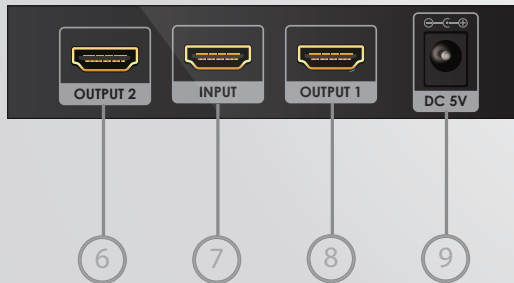

SUPPORTED INPUT VIDEO FORMATS

Resolution	Input	Output
640x480@60/72/75/85	√	√
720x400@85	√	√
800x600@56/60/72/75/85	√	√
1024x768@60/70/75/85	√	√
1152x864@75	√	√
1280x720@60	√	√
1280x768@60/75/85	√	√
1280x800@60	√	√
1280x800@60	√	√
1280x960@60	√	√
1280x1024@60	√	√
1360x768@60	√	√
1366x768@60	√	√
1400x1050@60	√	√
1400x900@60	√	√
1600x900@60	√	√
1600x1200@60	√	√
1680x1050@60	√	√
1920x1080@60	√	√
1920x1200@60	√	√
1920x1440@60	√	√
2560x1600@60	√	√
1440x576i@60	√	√
1440x480p@59.94/60	√	√
720x480p@59.94/60	√	√
720x576@50	√	√
1280x720p@50/59.94/60	√	√
1920x1080i@50/59.94/60	√	√
1920x1080p@23.94/24/25/29.97/30/50/59.94/60	√	√
3840x2160@24/25/30/50/60	√	√
4096x2160@24/25/30/50/60	√	√

V OPERATION CONTROLS AND FUNCTIONS

Front Panel

- 1) Power indicator
- 2) Output 1 connection indicator
- 3) Input signal indicator
- 4) Output 2 connection indicator
- 5) EDID interface

Rear Panel

- 6) HDMI Output port 2
- 7) HDMI input port
- 8) HDMI Output port 1
- 9) Power Supply

VI CONNECTION DIAGRAM

VII EDID MANAGEMENT

You could switch between Standard (STD) and TV mode

STD mode - The unit will search for the common resolution supported by all outputs (TVs / screens/ projectors).