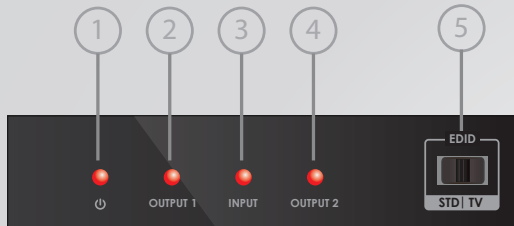

V OPERATION CONTROLS AND FUNCTIONS

Front Panel

- 1) Power indicator
- 2) Output 1 connection indicator
- 3) Input signal indicator
- 4) Output 2 connection indicator
- 5) EDID interface

Rear Panel

- 6) HDMI Output port 2
- 7) HDMI input port
- 8) HDMI Output port 1
- 9) Power Supply