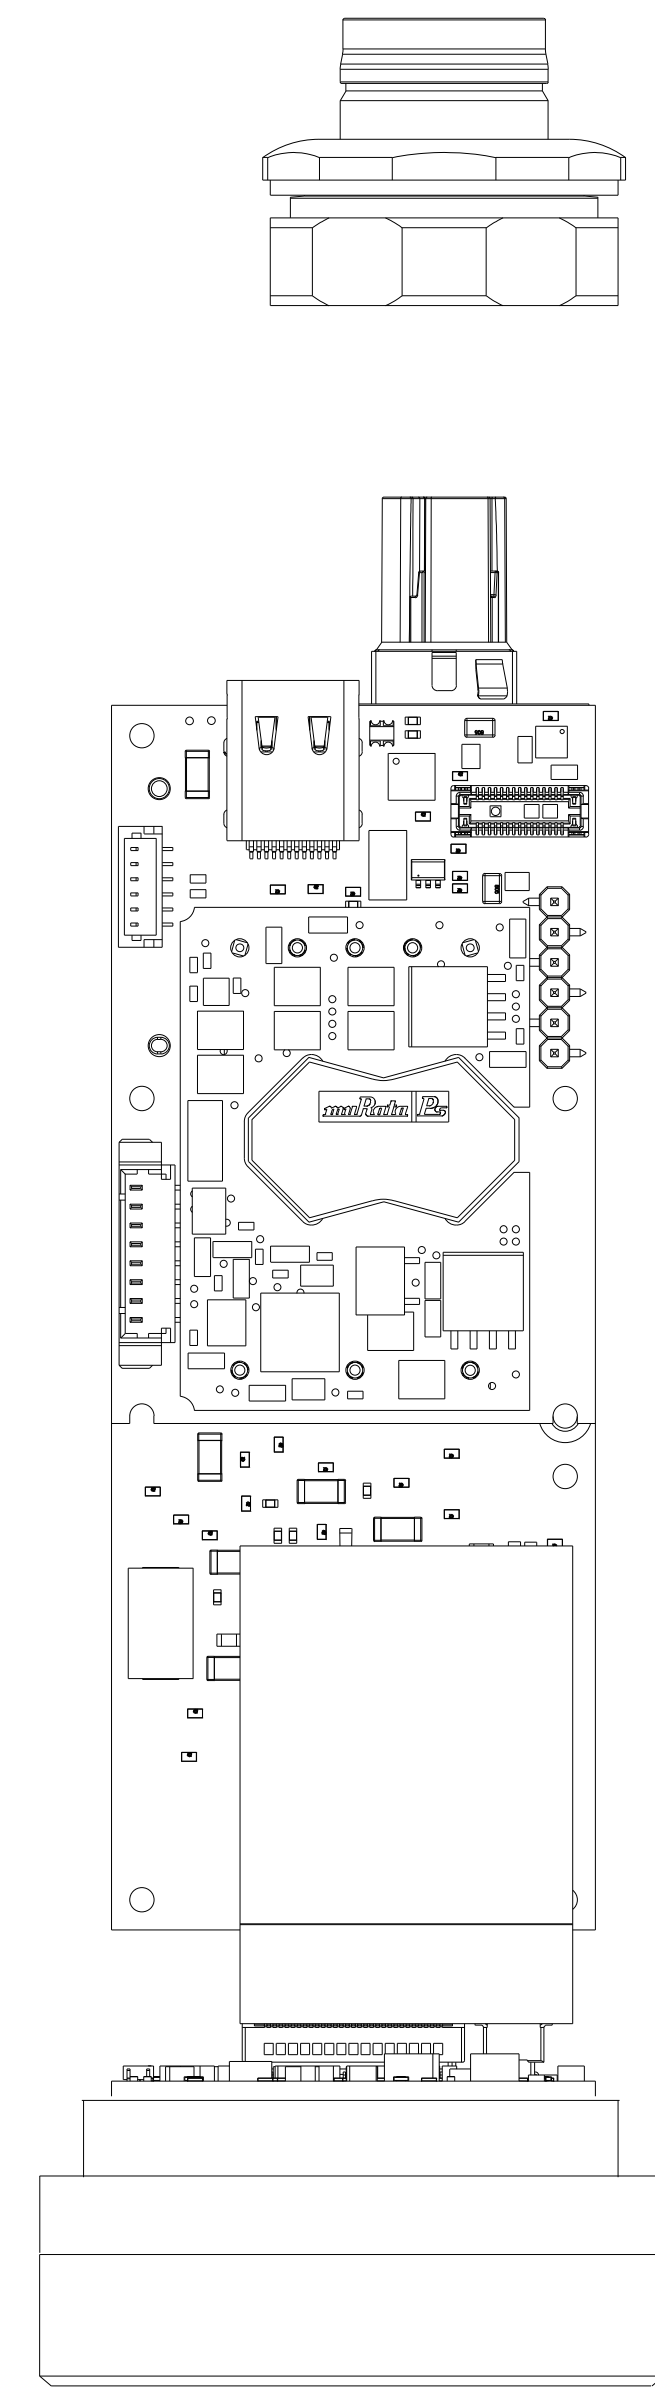

8 7 6 5 4 3 2 1

ALL DIMENSIONS ARE IN MILLIMETERS

HARTING M12 CONNECTOR KIT
ASSEMBLED TO THE ENCLOSURE

D
C
B
A

D
C
B
A

8 7 6 5 4 3 2 1