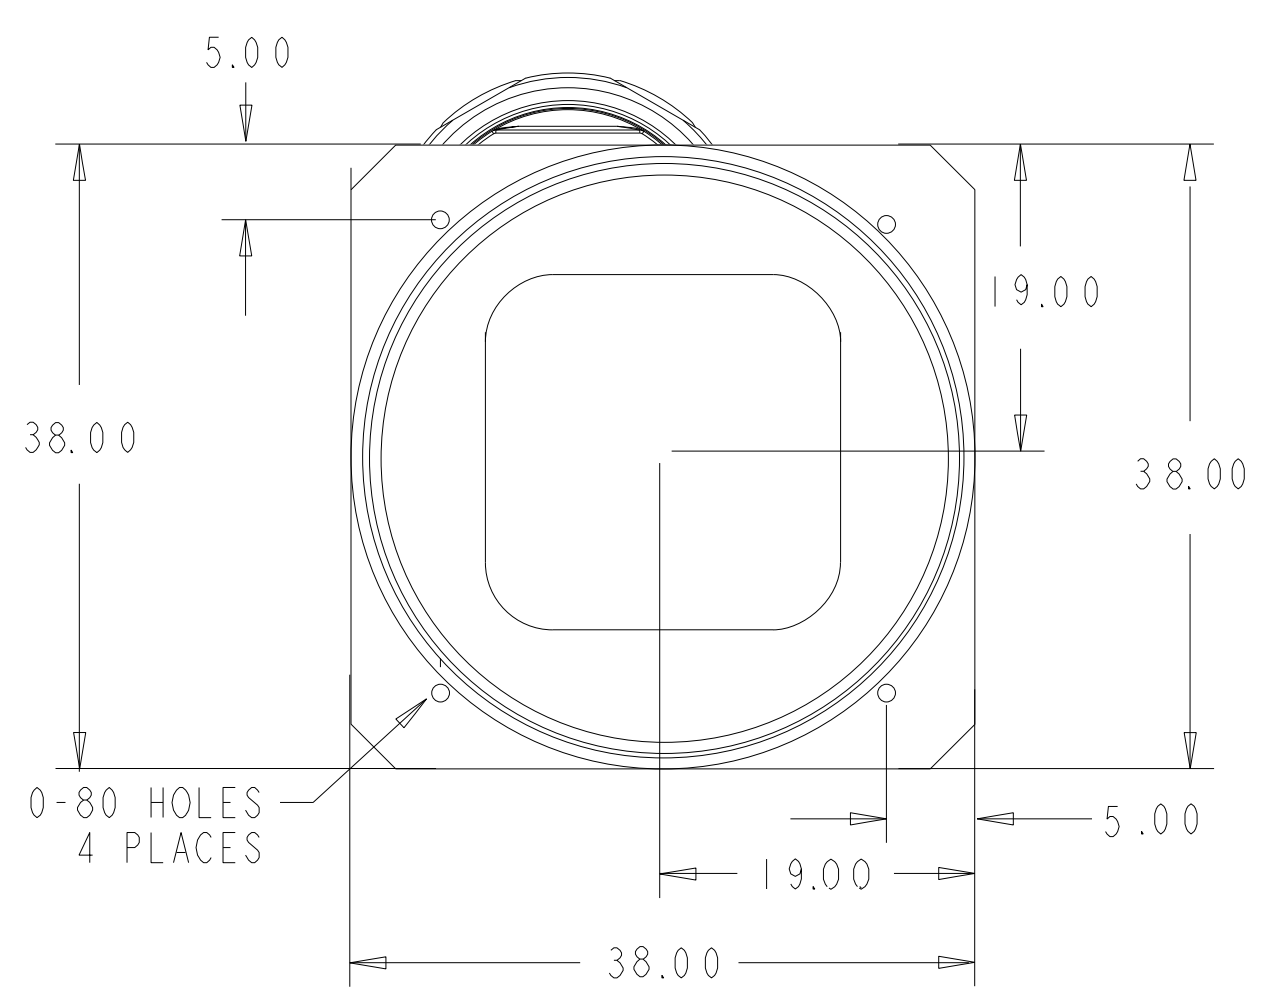

8 7 6 5 4 3 2 1

ALL DIMENSIONS ARE IN MILLIMETERS

HARTING M12 CONNECTOR KIT
ASSEMBLED TO THE ENCLOSURE

D
C
B
A

D
C
B
A

8 7 6 5 4 3 2 1