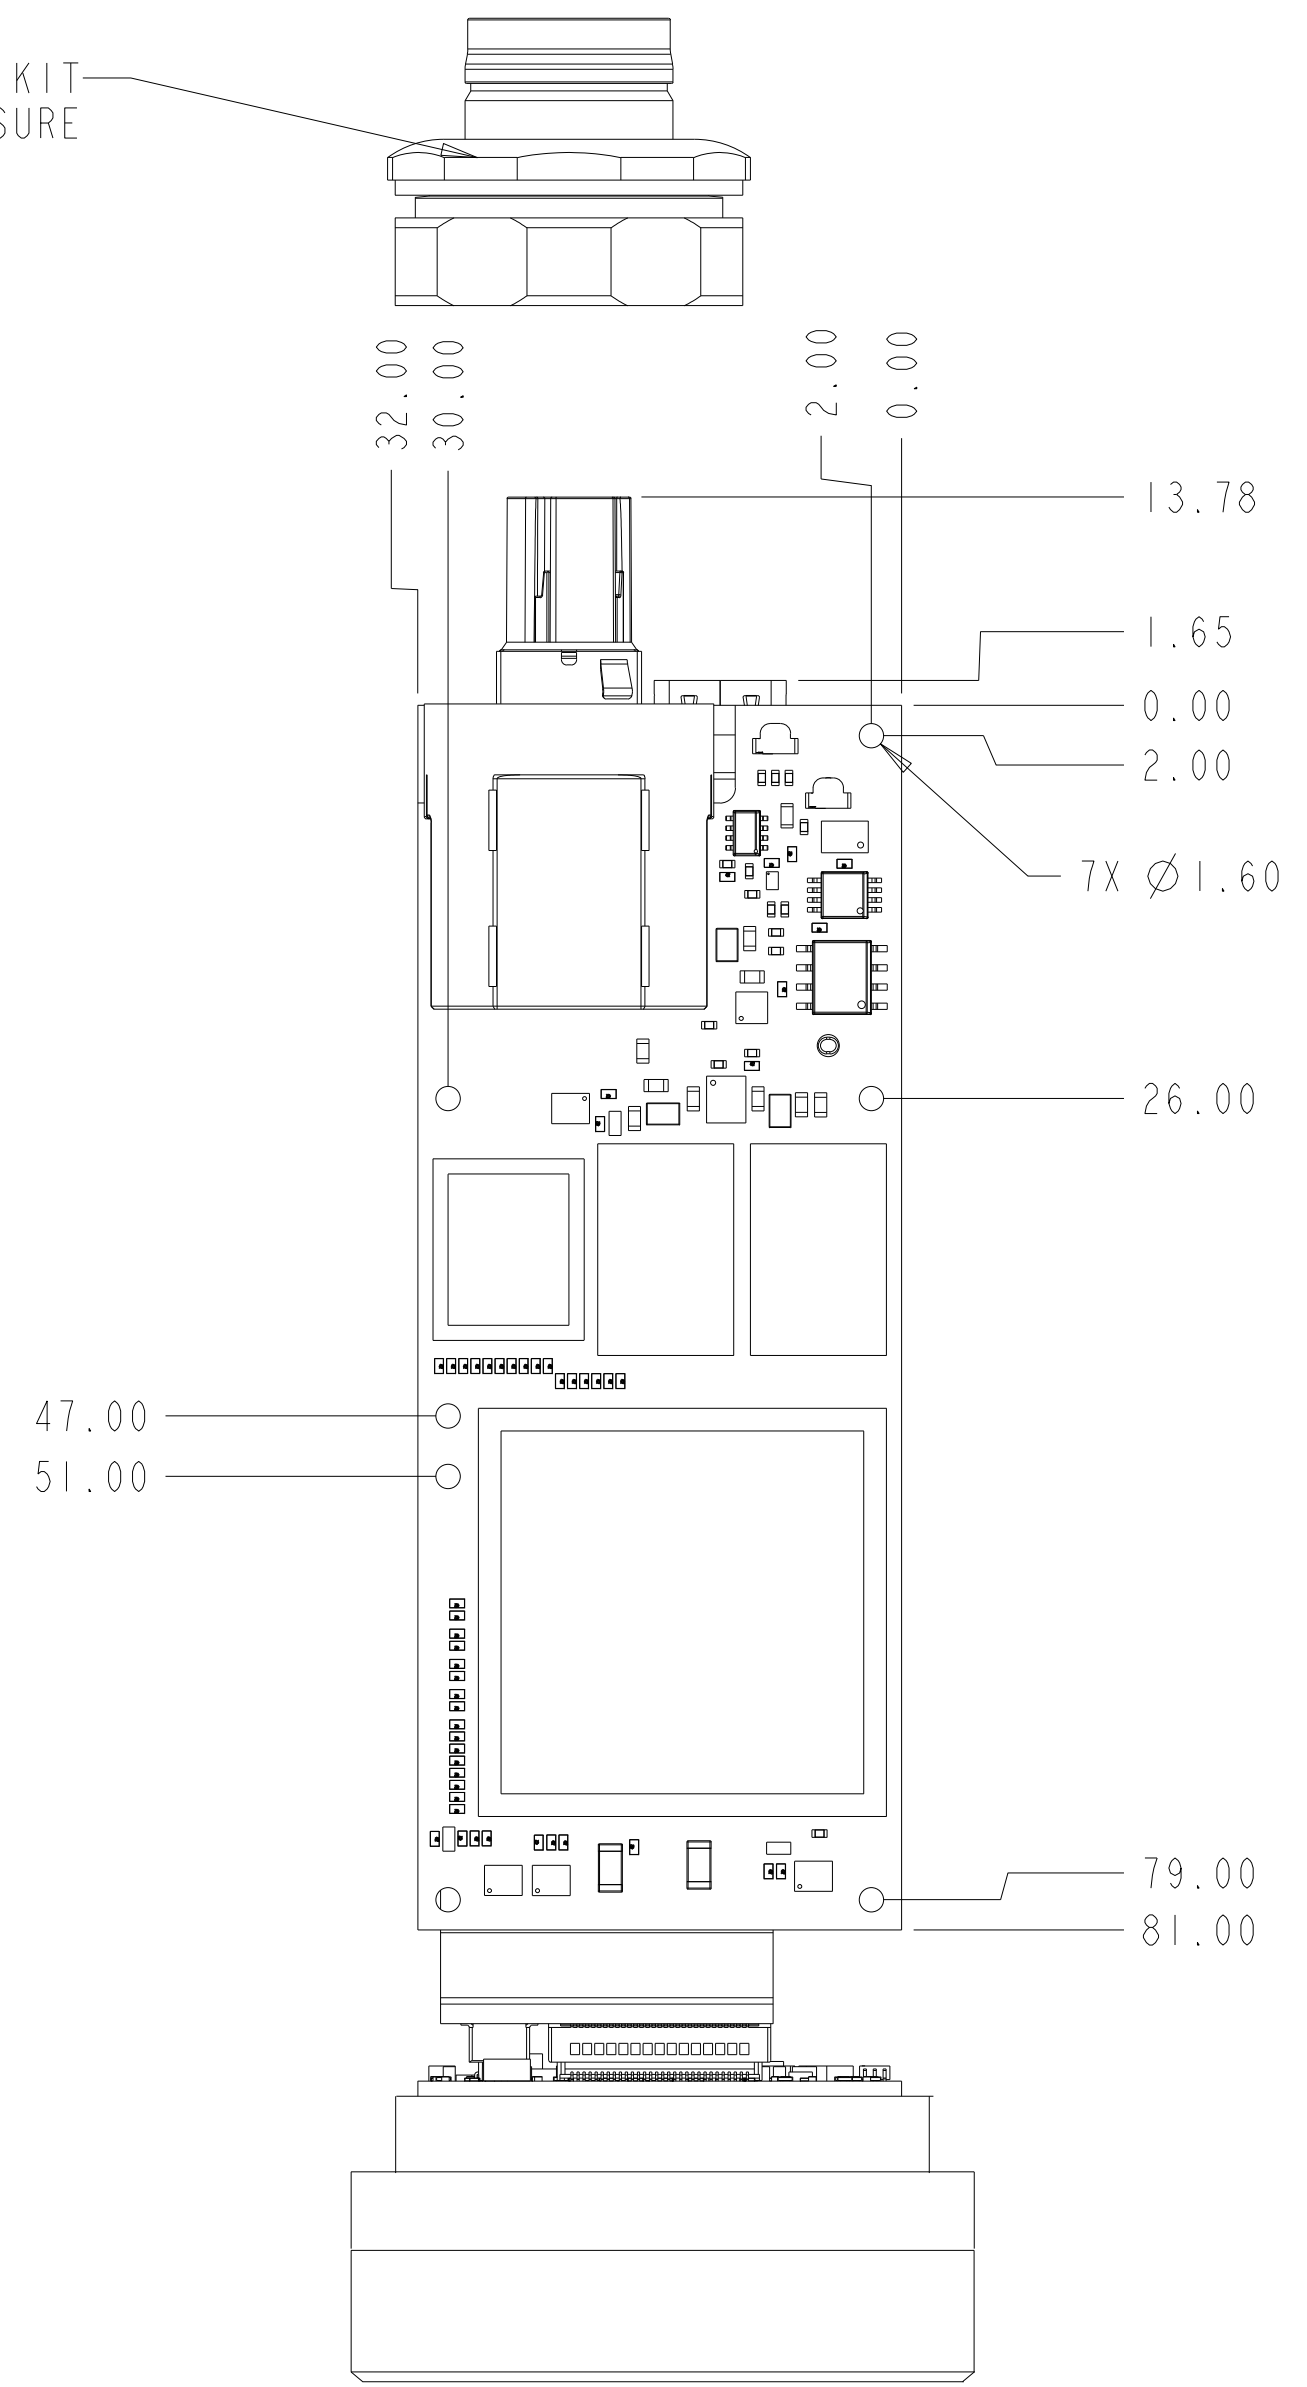

8 7 6 5 4 3 2 1

ALL DIMENSIONS ARE IN MILLIMETERS

HARTING M12 CONNECTOR KIT
ASSEMBLED TO THE ENCLOSURE

D
C
B
A

D
C
B
A

8 7 6 5 4 3 2 1