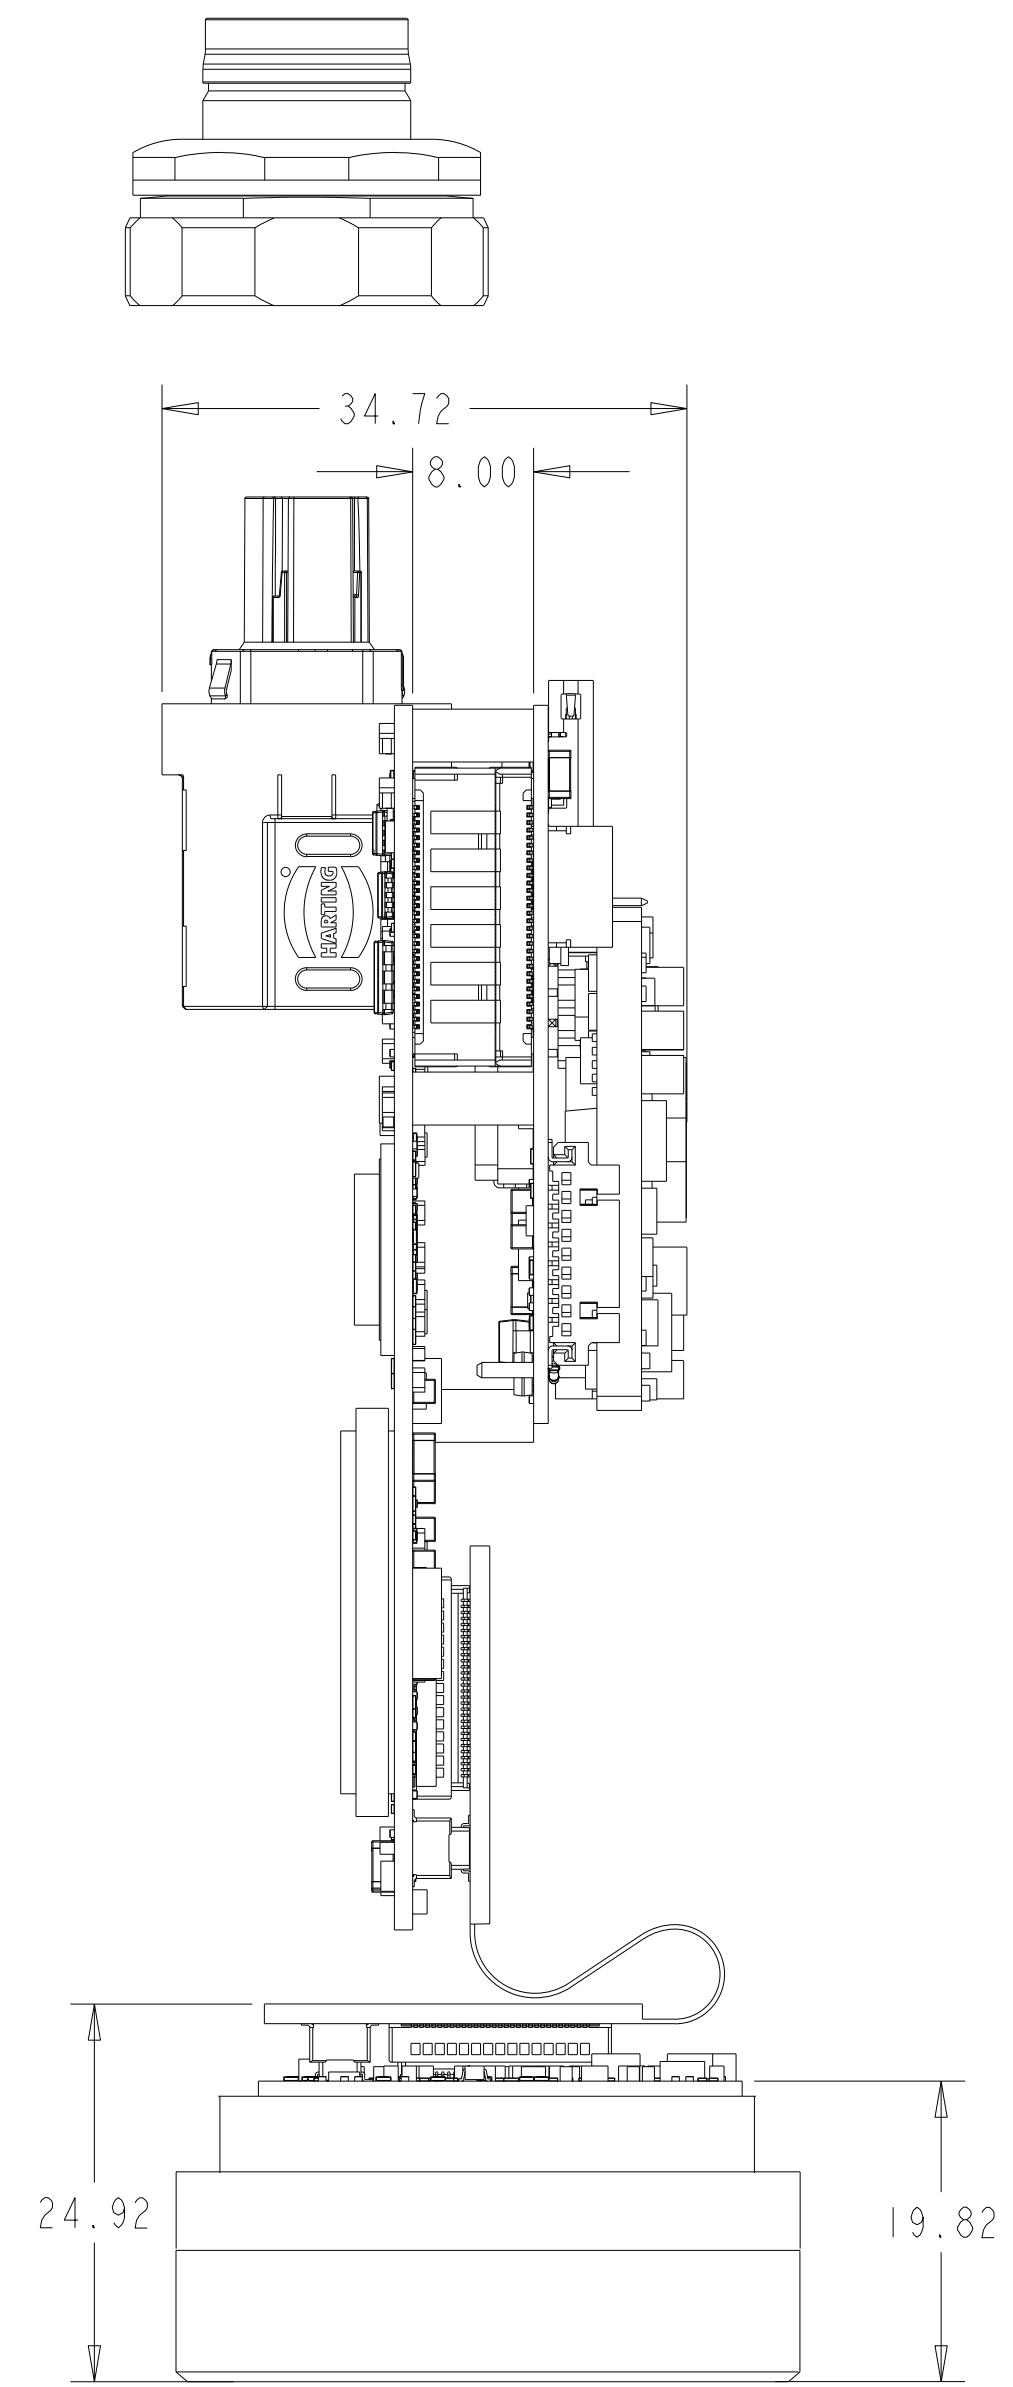

8 7 6 5 4 3 2 1

ALL DIMENSIONS ARE IN MILLIMETERS

HARTING M12 CONNECTOR KIT
ASSEMBLED TO THE ENCLOSURE

D
C
B
A

D
C
B
A

8 7 6 5 4 3 2 1