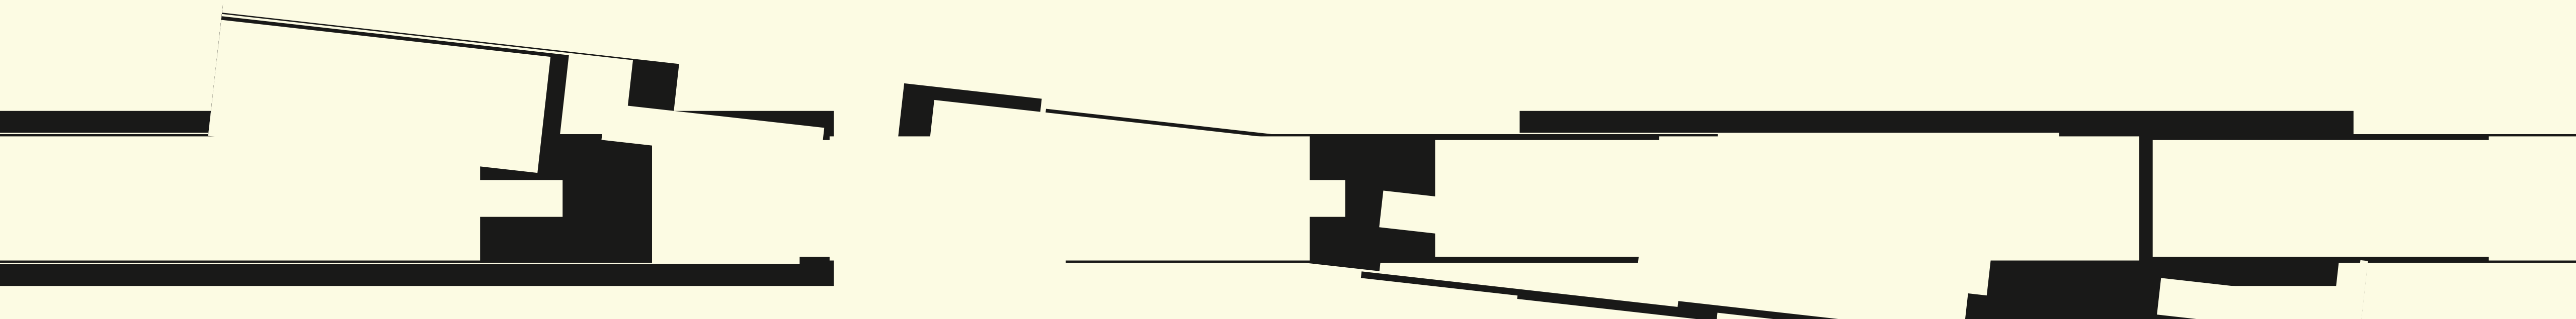

film factory

#1648689465272