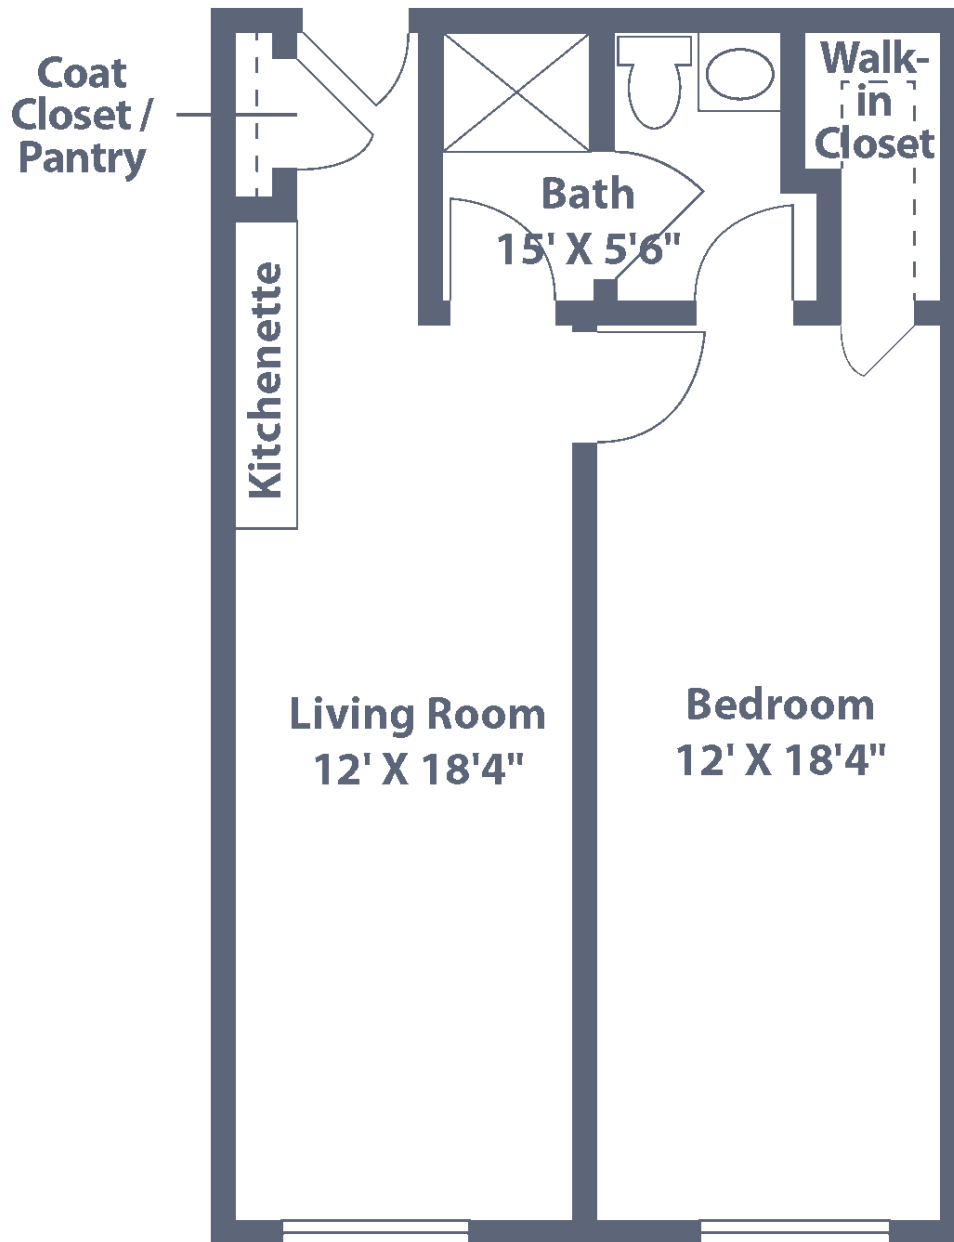

Garden Apartment

Studio • One Bath • 300 sq. ft.

Dimensions are approximate.
Floor plans may vary.

The Inn at Freedom Village
6410 21st Avenue West • Bradenton, FL 34209
941-798-8200 • FVBradenton.com

Managed by  Life Care Services® 

Open Kitchen Apartment

One Bedroom • One Bath • 650 sq. ft.

Dimensions are approximate.
Floor plans may vary.

The Inn at Freedom Village
6410 21st Avenue West • Bradenton, FL 34209
941-798-8200 • FVBradenton.com

Managed by  Life Care Services® 

Traditional Apartment

One Bedroom • One Bath • 650 sq. ft.

Dimensions are approximate.
Floor plans may vary.

The Inn at Freedom Village
6410 21st Avenue West • Bradenton, FL 34209
941-798-8200 • FVBradenton.com

Managed by  Life Care Services® 

Apartment

One Bedroom • Two Bath • 650 sq. ft.

Dimensions are approximate.
Floor plans may vary.

The Inn at Freedom Village

6410 21st Avenue West • Bradenton, FL 34209

941-798-8200 • FVBradenton.com