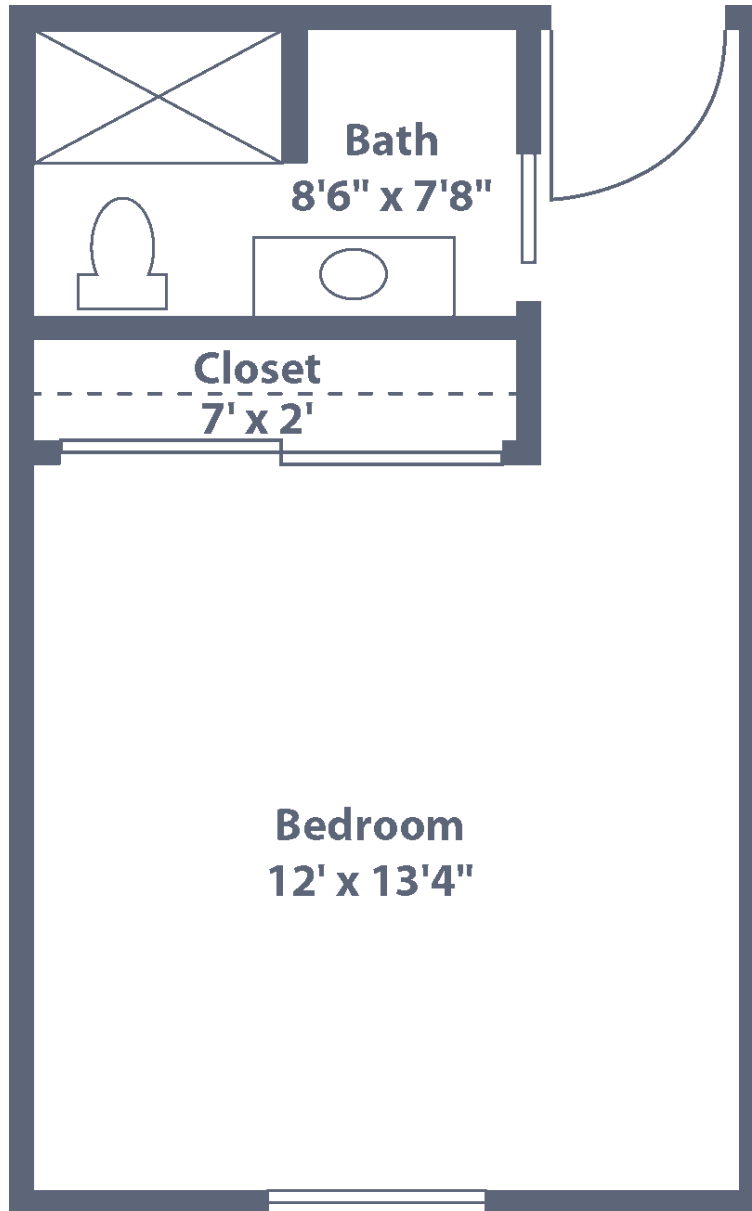

Garden Apartment

Studio • One Bath • 300 sq. ft.

Dimensions are approximate.
Floor plans may vary.

The Inn at Freedom Village
6410 21st Avenue West • Bradenton, FL 34209
941-798-8200 • FVBradenton.com

Managed by  Life Care Services® 

Open Kitchen Apartment

One Bedroom • One Bath • 650 sq. ft.

Dimensions are approximate.
Floor plans may vary.

The Inn at Freedom Village
6410 21st Avenue West • Bradenton, FL 34209
941-798-8200 • FVBradenton.com

Managed by  Life Care Services® 

Traditional Apartment

One Bedroom • One Bath • 650 sq. ft.

Dimensions are approximate.
Floor plans may vary.

The Inn at Freedom Village
6410 21st Avenue West • Bradenton, FL 34209
941-798-8200 • FVBradenton.com

Managed by  Life Care Services® 

Apartment

One Bedroom • Two Bath • 650 sq. ft.

Dimensions are approximate.
Floor plans may vary.

The Inn at Freedom Village

6410 21st Avenue West • Bradenton, FL 34209

941-798-8200 • FVBradenton.com