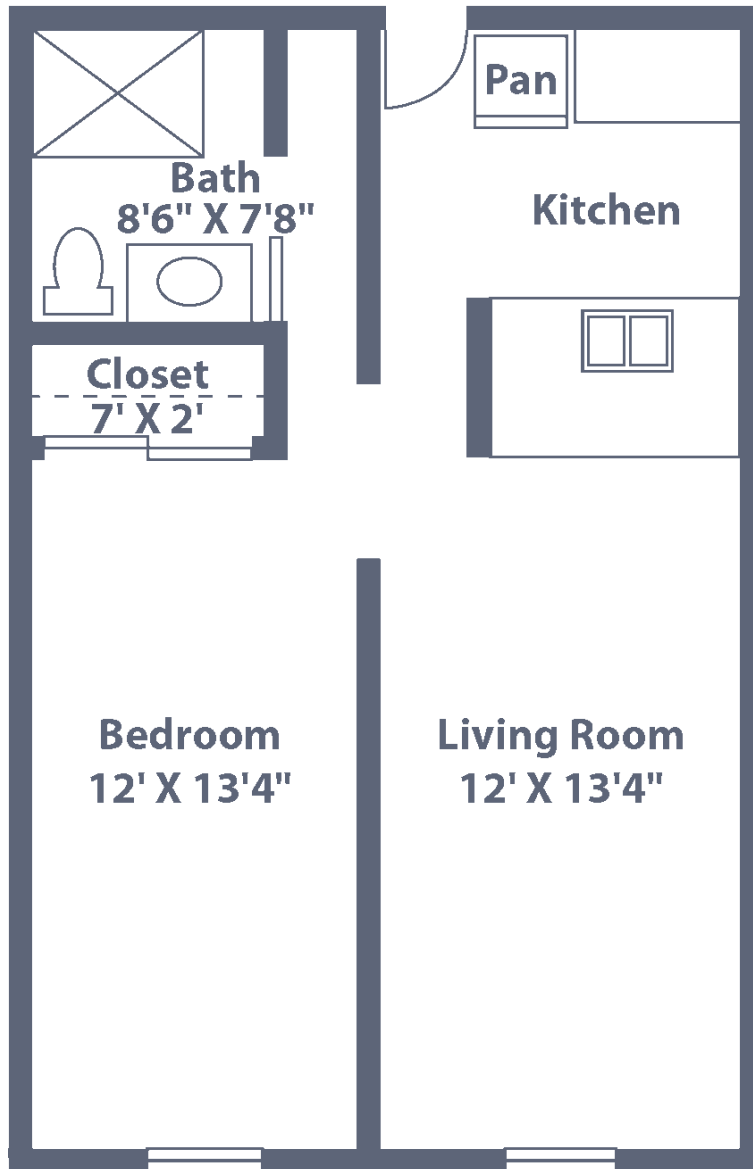

Garden Apartment

Studio • One Bath • 300 sq. ft.

Dimensions are approximate.
Floor plans may vary.

The Inn at Freedom Village
6410 21st Avenue West • Bradenton, FL 34209
941-798-8200 • FVBradenton.com

Managed by  Life Care Services® 

Open Kitchen Apartment

One Bedroom • One Bath • 650 sq. ft.

Dimensions are approximate.
Floor plans may vary.

The Inn at Freedom Village
6410 21st Avenue West • Bradenton, FL 34209
941-798-8200 • FVBradenton.com

Managed by  Life Care Services® 

Traditional Apartment

One Bedroom • One Bath • 650 sq. ft.

Dimensions are approximate.
Floor plans may vary.

The Inn at Freedom Village
6410 21st Avenue West • Bradenton, FL 34209
941-798-8200 • FVBradenton.com

Managed by  Life Care Services® 

Apartment

One Bedroom • Two Bath • 650 sq. ft.

Dimensions are approximate.
Floor plans may vary.

The Inn at Freedom Village

6410 21st Avenue West • Bradenton, FL 34209

941-798-8200 • FVBradenton.com