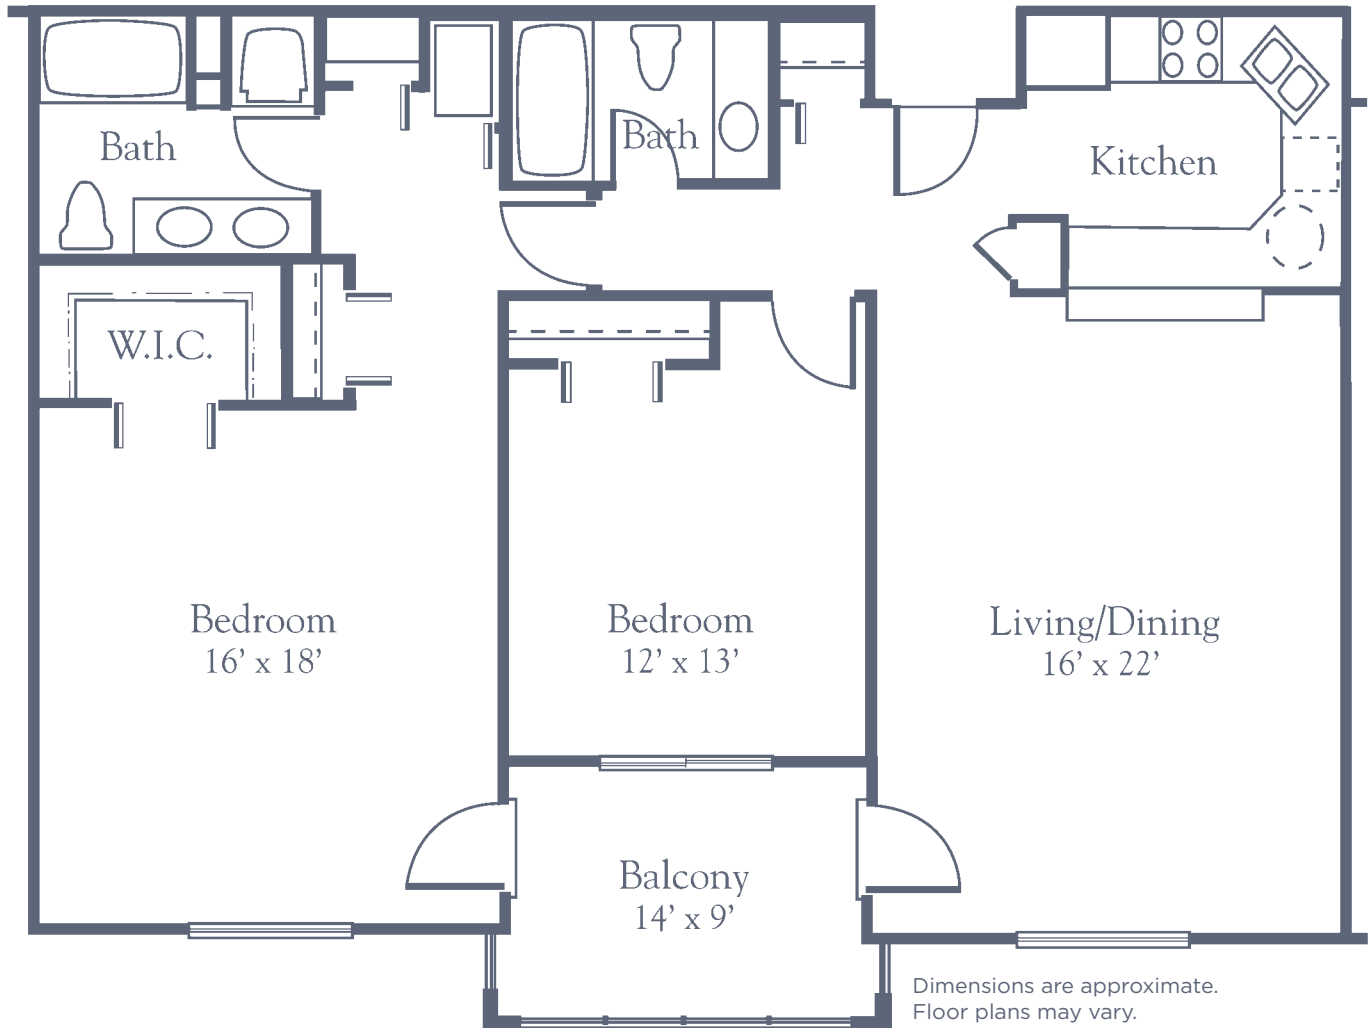

Apartment E

Two Bedroom • 1,256 sq. ft.

Freedom Village of Bradenton

6406 21st Avenue West • Bradenton, FL 34209
941-798-8105 • FVBradenton.com

Managed by  Life Care Services® 

Apartment F

Deluxe Two Bedroom • 1,376 sq. ft.

Freedom Village of Bradenton

6406 21st Avenue West • Bradenton, FL 34209
941-798-8105 • FVBradenton.com

Apartment G

Deluxe Split Two Bedroom • 1,600 sq. ft.

Freedom Village of Bradenton

6406 21st Avenue West • Bradenton, FL 34209
941-798-8105 • FVBradenton.com

Managed by  Life Care Services®

 EQUAL HOUSING OPPORTUNITY

The Colonial Arlington

Two Bedroom • 1,422 sq. ft.

Freedom Village of Bradenton

6406 21st Avenue West • Bradenton, FL 34209
941-798-8105 • FVBradenton.com

Managed by  Life Care Services® 

The Colonial Asheville

Two Bedroom • 1,424 sq. ft.

Dimensions are approximate.
Floor plans may vary.

Freedom Village of Bradenton

6406 21st Avenue West • Bradenton, FL 34209
941-798-8105 • FVBradenton.com