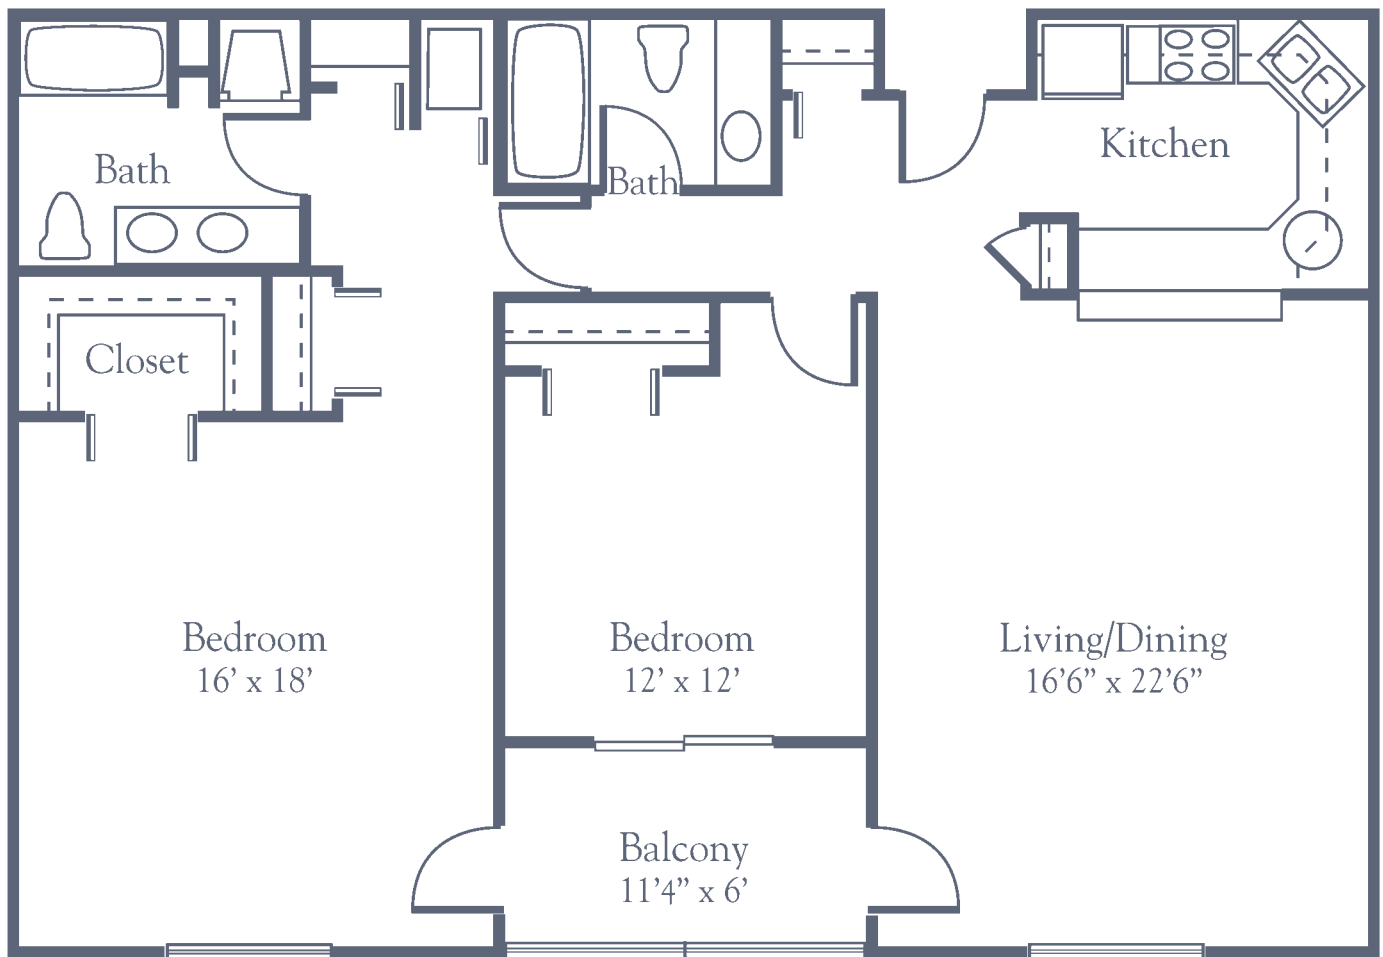

Freedom Village of Bradenton

6406 21st Avenue West • Bradenton, FL 34209
941-798-8105 • FVBradenton.com

Apartment G

Deluxe Split Two Bedroom • 1,600 sq. ft.

Freedom Village of Bradenton

6406 21st Avenue West • Bradenton, FL 34209
941-798-8105 • FVBradenton.com

Managed by  Life Care Services®

 EQUAL HOUSING OPPORTUNITY

The Colonial Arlington

Two Bedroom • 1,422 sq. ft.

Freedom Village of Bradenton

6406 21st Avenue West • Bradenton, FL 34209
941-798-8105 • FVBradenton.com

Managed by  Life Care Services® 

The Colonial Asheville

Two Bedroom • 1,424 sq. ft.

Dimensions are approximate.
Floor plans may vary.

Freedom Village of Bradenton

6406 21st Avenue West • Bradenton, FL 34209
941-798-8105 • FVBradenton.com

Villa Mt. Vernon

Two Bedroom • 1,579 sq. ft.

Dimensions are approximate.
Floor plans may vary.

Freedom Village of Bradenton

6406 21st Avenue West • Bradenton, FL 34209
941-798-8105 • FVBradenton.com

Managed by  Life Care Services® 