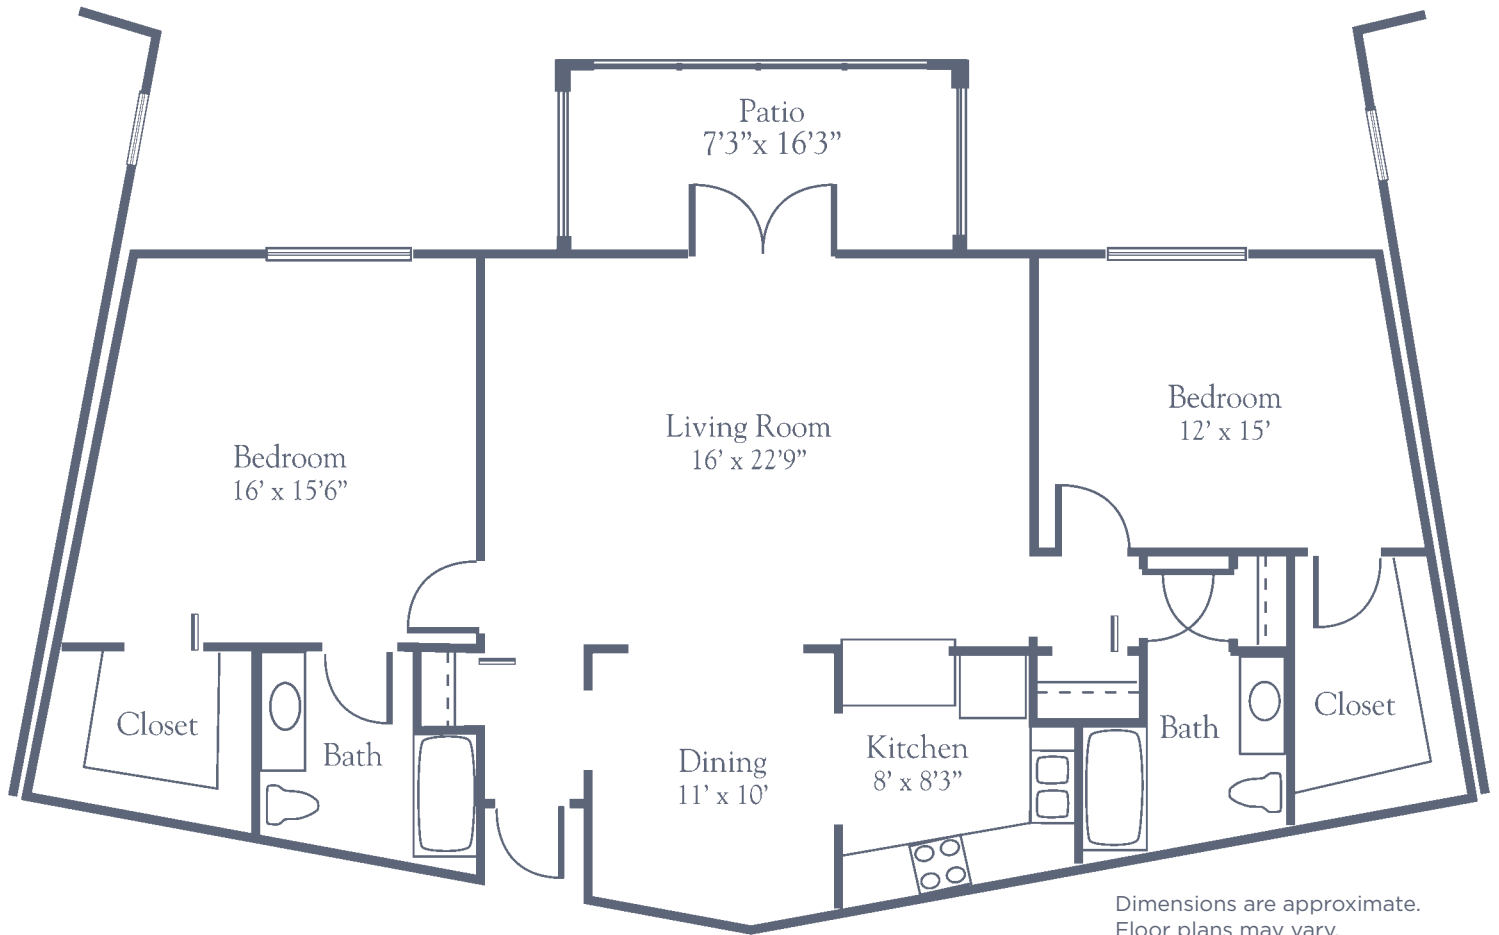

Apartment E

Two Bedroom • 1,256 sq. ft.

Freedom Village of Bradenton

6406 21st Avenue West • Bradenton, FL 34209
941-798-8105 • FVBradenton.com

Managed by  Life Care Services® 

Apartment F

Deluxe Two Bedroom • 1,376 sq. ft.

Freedom Village of Bradenton

6406 21st Avenue West • Bradenton, FL 34209
941-798-8105 • FVBradenton.com

Apartment G

Deluxe Split Two Bedroom • 1,600 sq. ft.

Freedom Village of Bradenton

6406 21st Avenue West • Bradenton, FL 34209
941-798-8105 • FVBradenton.com

Managed by  Life Care Services®

 EQUAL HOUSING OPPORTUNITY

The Colonial Arlington

Two Bedroom • 1,422 sq. ft.

Freedom Village of Bradenton

6406 21st Avenue West • Bradenton, FL 34209
941-798-8105 • FVBradenton.com

Managed by  Life Care Services® 

The Colonial Asheville

Two Bedroom • 1,424 sq. ft.

Dimensions are approximate.
Floor plans may vary.

Freedom Village of Bradenton

6406 21st Avenue West • Bradenton, FL 34209
941-798-8105 • FVBradenton.com