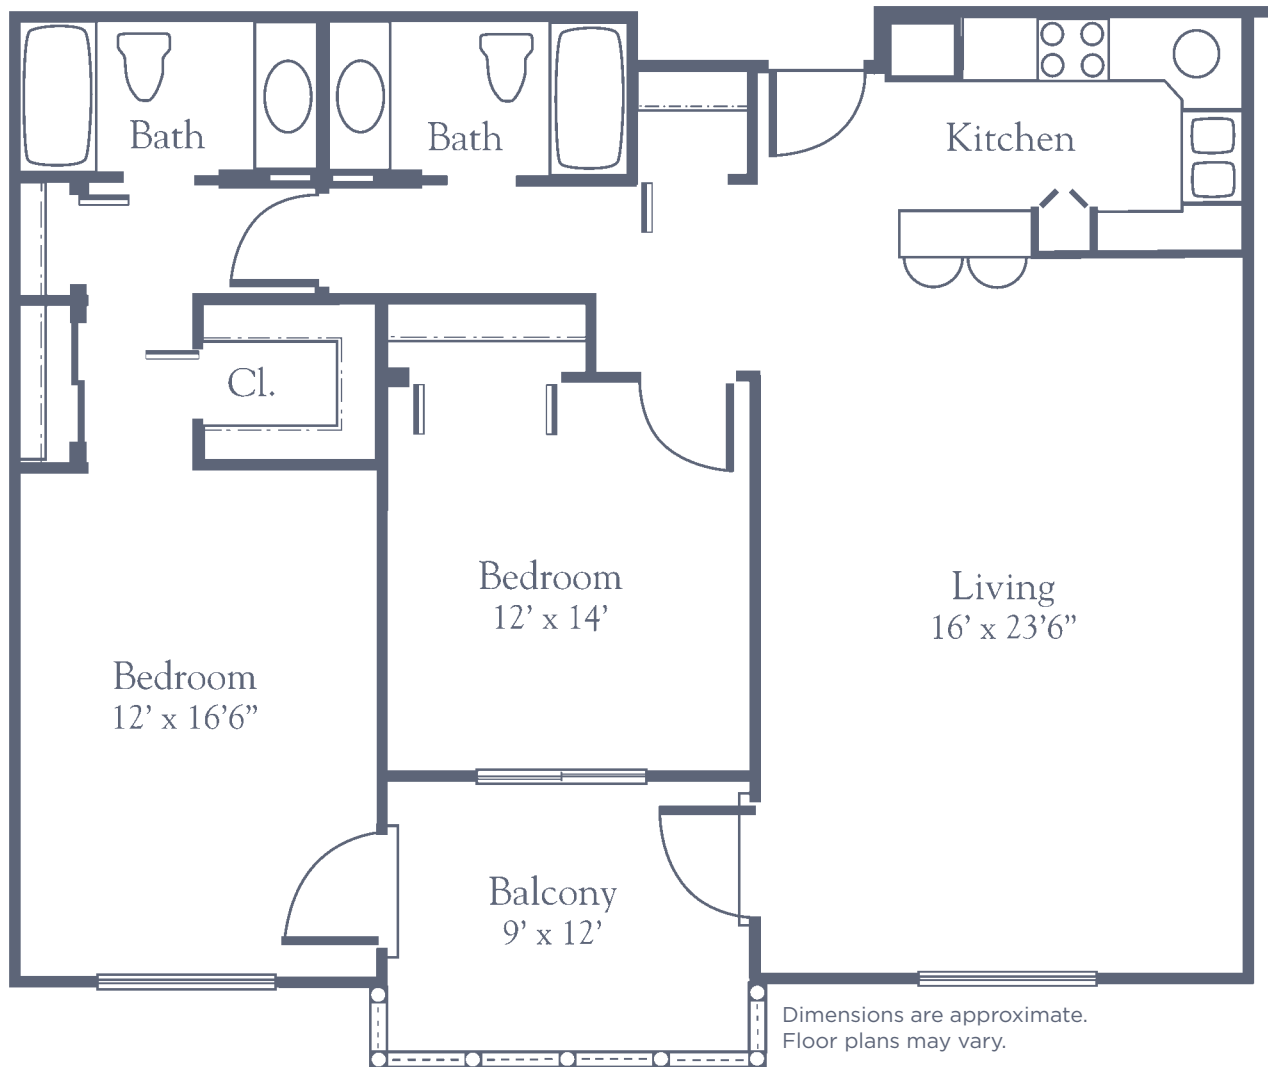

Apartment E

Two Bedroom • 1,256 sq. ft.

Freedom Village of Bradenton

6406 21st Avenue West • Bradenton, FL 34209
941-798-8105 • FVBradenton.com

Managed by  Life Care Services® 

Apartment F

Deluxe Two Bedroom • 1,376 sq. ft.

Freedom Village of Bradenton

6406 21st Avenue West • Bradenton, FL 34209
941-798-8105 • FVBradenton.com

Apartment G

Deluxe Split Two Bedroom • 1,600 sq. ft.

Freedom Village of Bradenton

6406 21st Avenue West • Bradenton, FL 34209
941-798-8105 • FVBradenton.com

Managed by  Life Care Services®

 EQUAL HOUSING OPPORTUNITY

The Colonial Arlington

Two Bedroom • 1,422 sq. ft.

Freedom Village of Bradenton

6406 21st Avenue West • Bradenton, FL 34209
941-798-8105 • FVBradenton.com

Managed by  Life Care Services® 

The Colonial Asheville

Two Bedroom • 1,424 sq. ft.

Dimensions are approximate.
Floor plans may vary.

Freedom Village of Bradenton

6406 21st Avenue West • Bradenton, FL 34209
941-798-8105 • FVBradenton.com