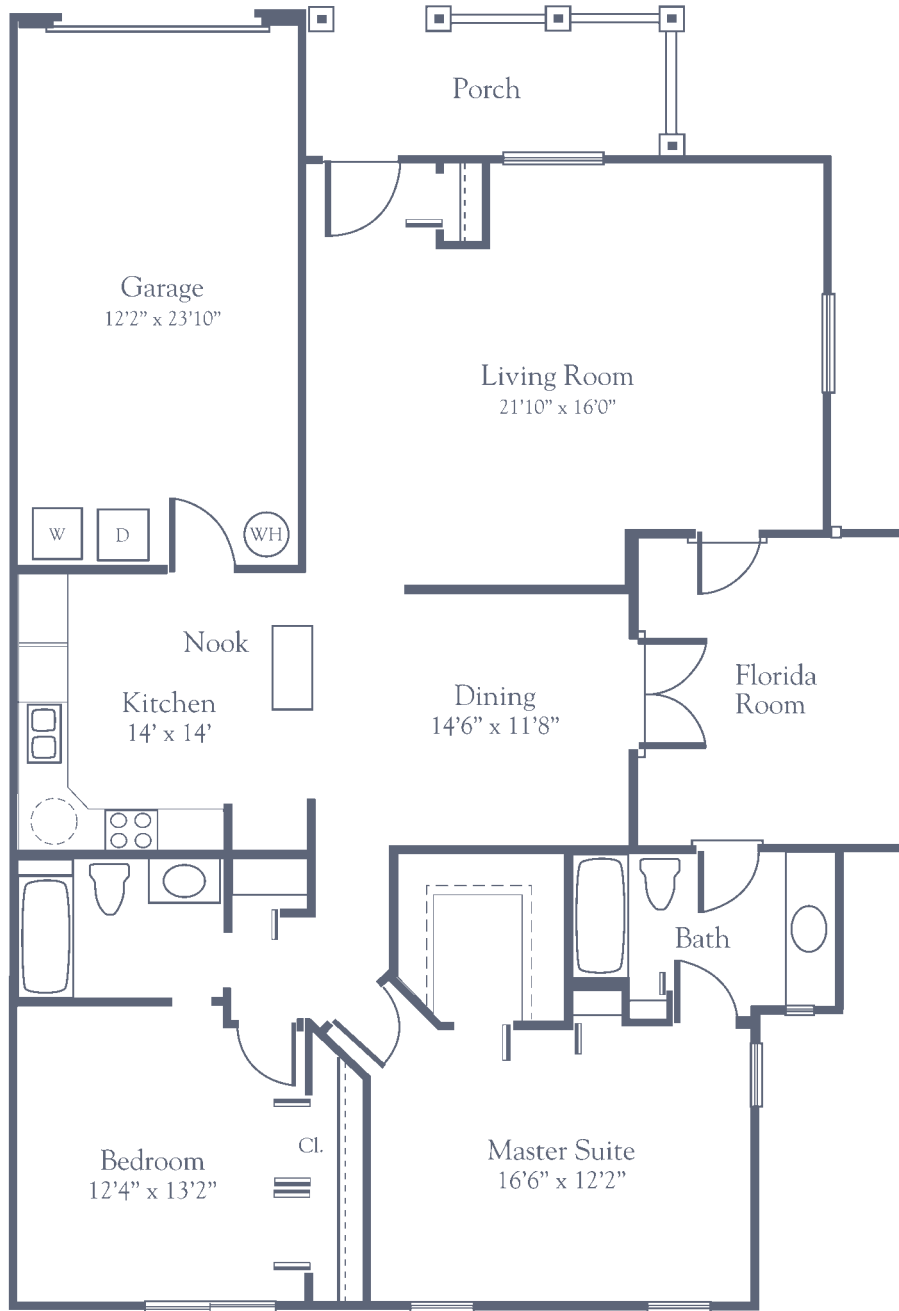

Apartment E

Two Bedroom • 1,256 sq. ft.

Freedom Village of Bradenton

6406 21st Avenue West • Bradenton, FL 34209
941-798-8105 • FVBradenton.com

Managed by  Life Care Services® 

Apartment F

Deluxe Two Bedroom • 1,376 sq. ft.

Managed by  Life Care Services® 

The Colonial Asheville

Two Bedroom • 1,424 sq. ft.

Dimensions are approximate.
Floor plans may vary.

Freedom Village of Bradenton

6406 21st Avenue West • Bradenton, FL 34209
941-798-8105 • FVBradenton.com

Managed by  Life Care Services® 

The Colonial Richmond

Two Bedroom • 1,286 sq. ft.

Freedom Village of Bradenton

6406 21st Avenue West • Bradenton, FL 34209
941-798-8105 • FVBradenton.com

Managed by  Life Care Services® 

Villa Mt. Vernon

Two Bedroom • 1,579 sq. ft.

Dimensions are approximate.
Floor plans may vary.

Freedom Village of Bradenton

6406 21st Avenue West • Bradenton, FL 34209
941-798-8105 • FVBradenton.com

Managed by  Life Care Services® 