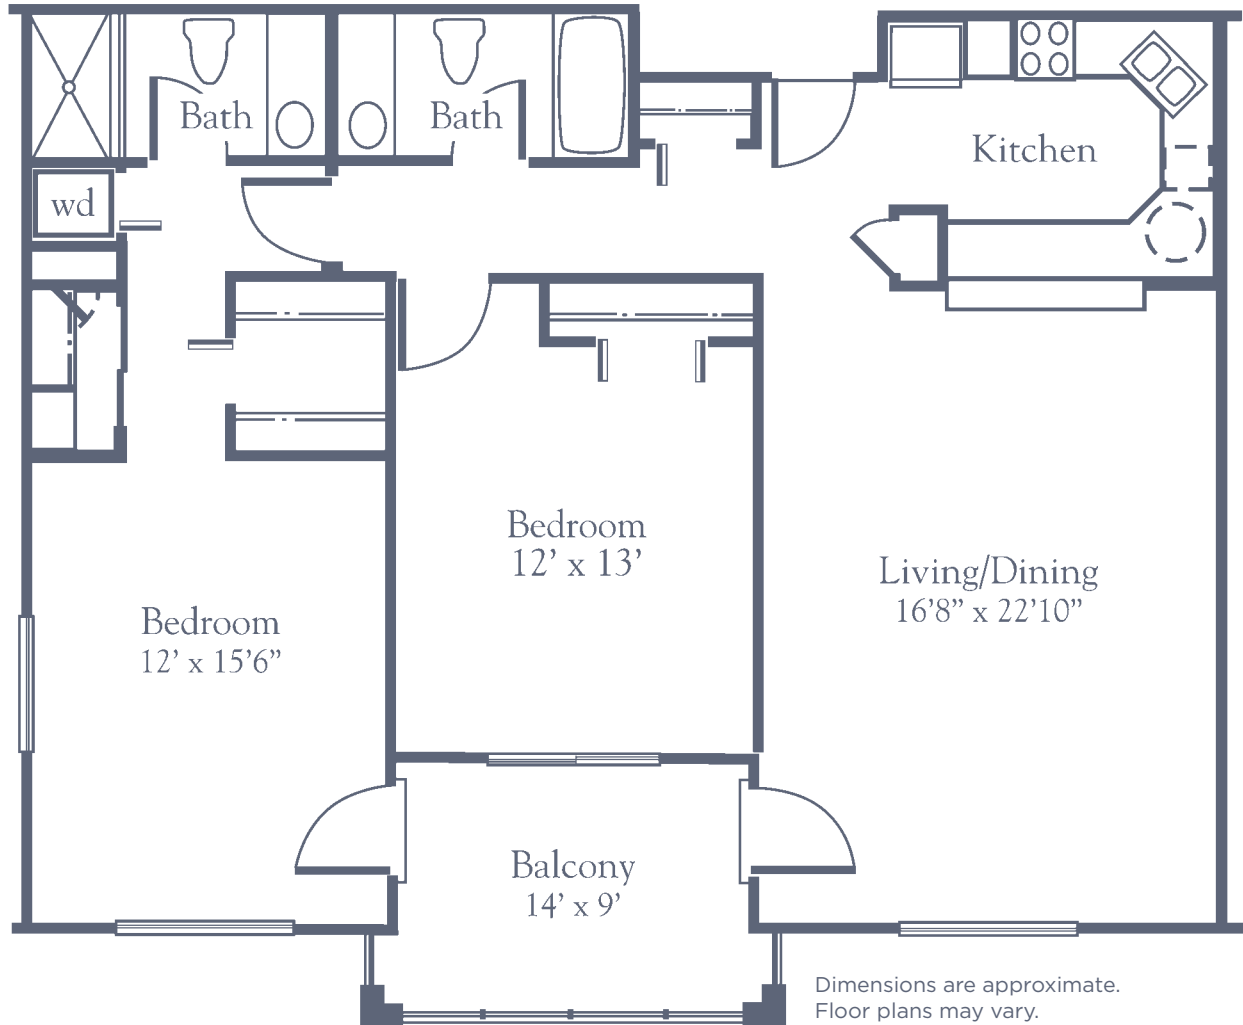

Managed by  Life Care Services®

 EQUAL HOUSING OPPORTUNITY

The Colonial Arlington

Two Bedroom • 1,422 sq. ft.

Freedom Village of Bradenton

6406 21st Avenue West • Bradenton, FL 34209
941-798-8105 • FVBradenton.com

Managed by  Life Care Services® 

The Colonial Asheville

Two Bedroom • 1,424 sq. ft.

Dimensions are approximate.
Floor plans may vary.

Freedom Village of Bradenton

6406 21st Avenue West • Bradenton, FL 34209
941-798-8105 • FVBradenton.com

Managed by  Life Care Services® 

The Colonial Richmond

Two Bedroom • 1,286 sq. ft.

Freedom Village of Bradenton

6406 21st Avenue West • Bradenton, FL 34209
941-798-8105 • FVBradenton.com

Managed by  Life Care Services® 

Villa Mt. Vernon

Two Bedroom • 1,579 sq. ft.

Dimensions are approximate.
Floor plans may vary.

Freedom Village of Bradenton

6406 21st Avenue West • Bradenton, FL 34209
941-798-8105 • FVBradenton.com

Managed by  Life Care Services® 