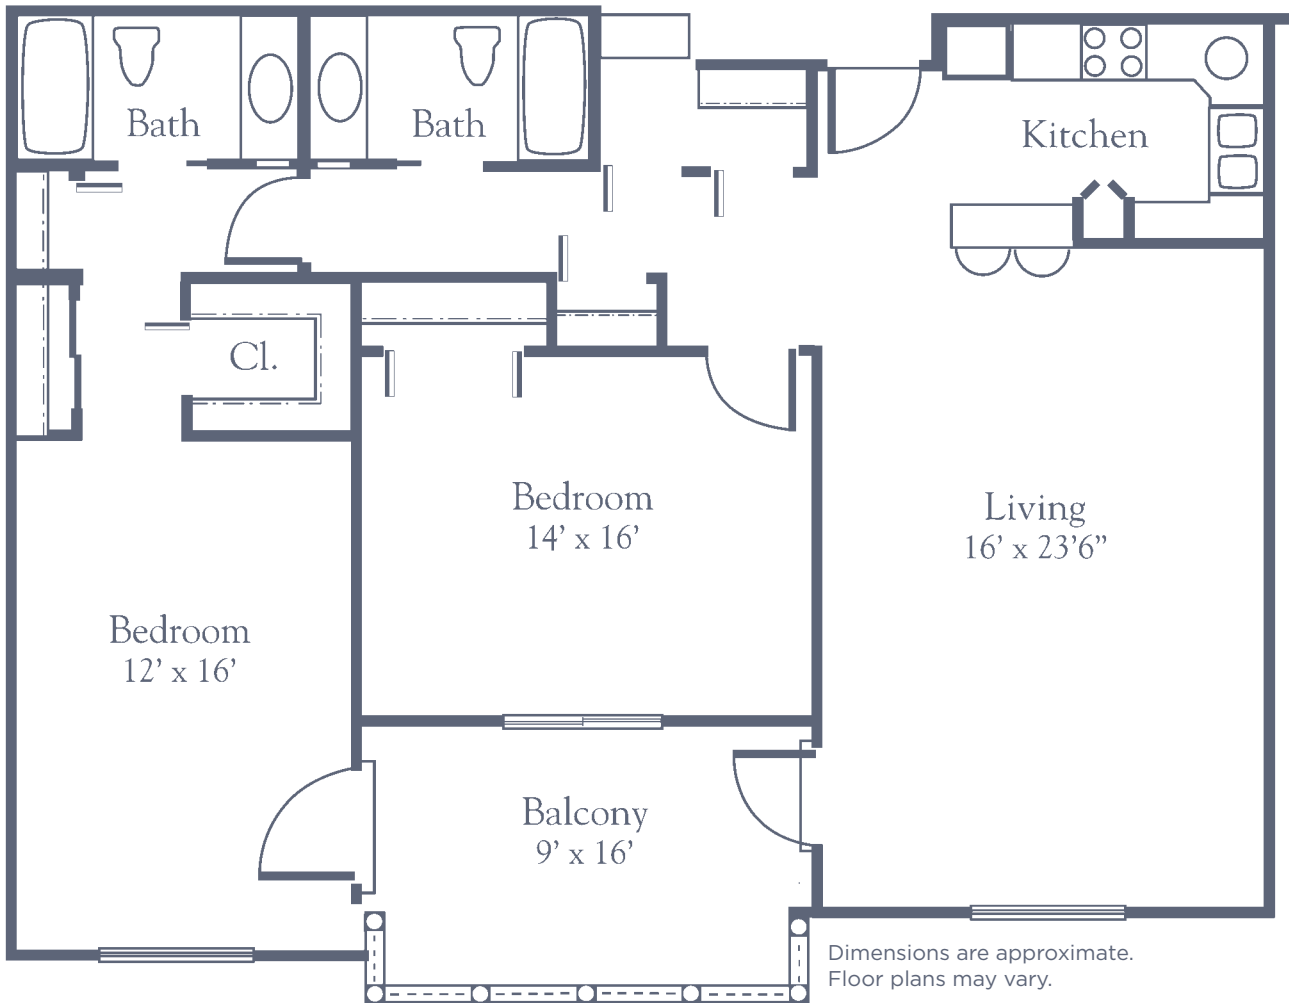

Apartment E

Two Bedroom • 1,256 sq. ft.

Freedom Village of Bradenton

6406 21st Avenue West • Bradenton, FL 34209
941-798-8105 • FVBradenton.com

Managed by  Life Care Services® 

Apartment F

Deluxe Two Bedroom • 1,376 sq. ft.

Freedom Village of Bradenton

6406 21st Avenue West • Bradenton, FL 34209
941-798-8105 • FVBradenton.com

Apartment G

Deluxe Split Two Bedroom • 1,600 sq. ft.

Freedom Village of Bradenton

6406 21st Avenue West • Bradenton, FL 34209
941-798-8105 • FVBradenton.com

Managed by  Life Care Services®

 EQUAL HOUSING OPPORTUNITY

The Colonial Arlington

Two Bedroom • 1,422 sq. ft.

Freedom Village of Bradenton

6406 21st Avenue West • Bradenton, FL 34209
941-798-8105 • FVBradenton.com

Managed by  Life Care Services® 

The Colonial Asheville

Two Bedroom • 1,424 sq. ft.

Dimensions are approximate.
Floor plans may vary.

Freedom Village of Bradenton

6406 21st Avenue West • Bradenton, FL 34209
941-798-8105 • FVBradenton.com