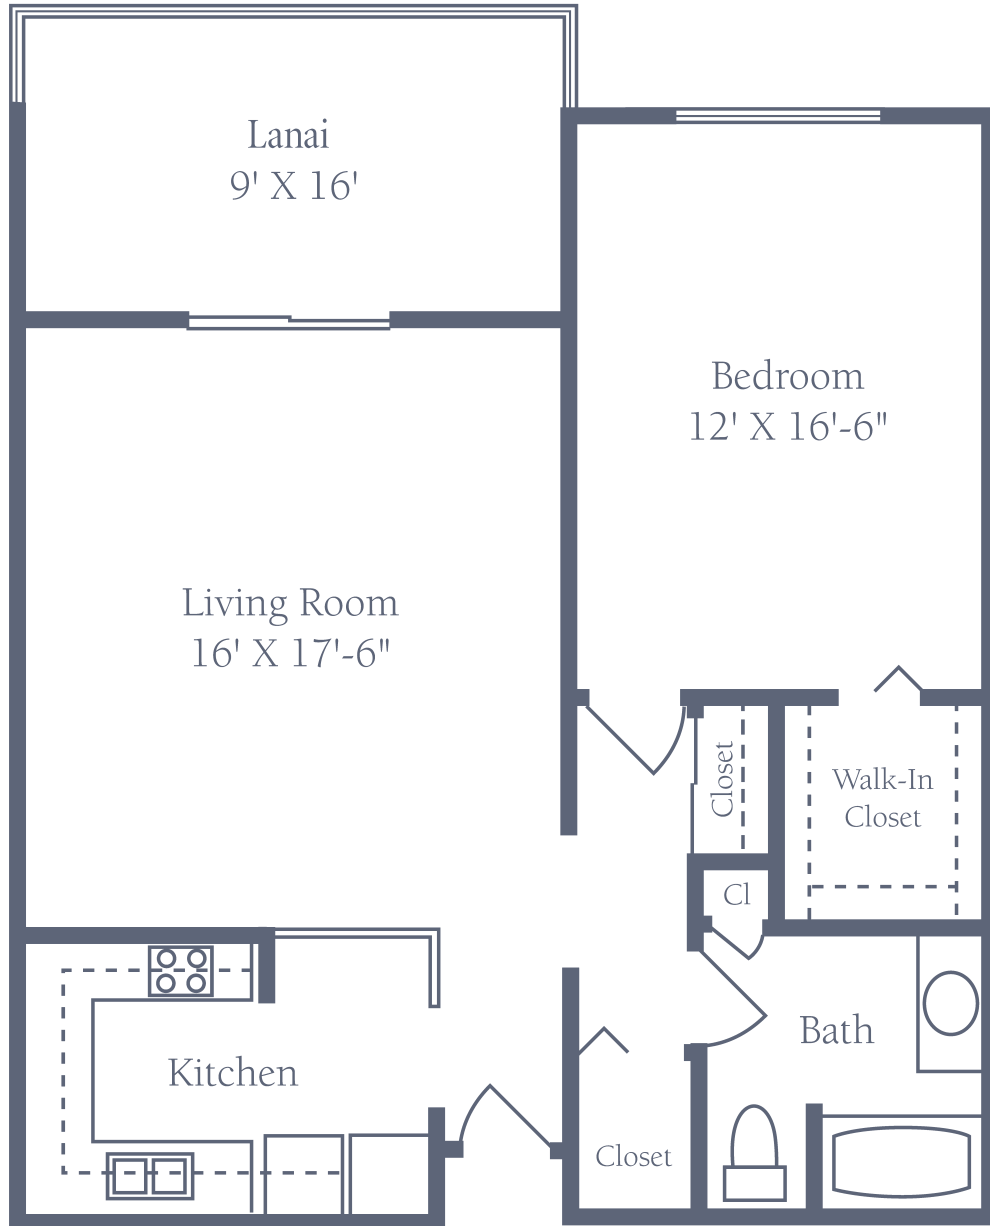

Amelia I (A)

Studio

Floors 1-5 496 sq. ft.

Floors 6-7 528 sq. ft.

Dimensions are approximate.
Floor plans may vary.

Freedom Plaza

1010 American Eagle Blvd. • Sun City Center, FL 33573
813-633-1992 • FreedomPlazaFL.com

Managed by  Life Care Services® 

Lido (B)

One Bedroom

Floors 1-5 728 sq. ft.

Floors 6-7 776 sq. ft.

Plus 108 sq. ft. of lanai area.

Dimensions are approximate.
Floor plans may vary.

Freedom Plaza

1010 American Eagle Blvd. • Sun City Center, FL 33573
813-633-1992 • FreedomPlazaFL.com

Managed by  Life Care Services® 

Marco (C)

One Bedroom Deluxe

Floors 1-5 852 sq. ft.

Floors 6-7 908 sq. ft.

Plus 144 sq. ft. of lanai area

Dimensions are approximate.
Floor plans may vary.

Freedom Plaza

1010 American Eagle Blvd. • Sun City Center, FL 33573
813-633-1992 • FreedomPlazaFL.com

Managed by  Life Care Services® 

Discovery II (D)

One Bedroom • Two Bath