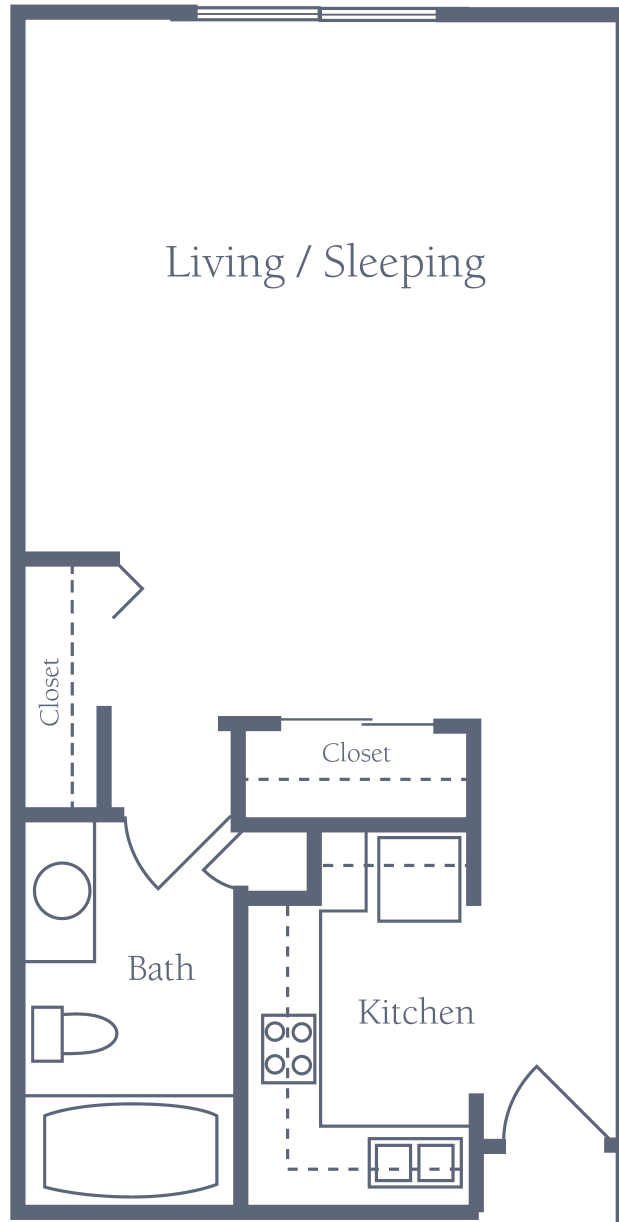

Amelia I (A)

Studio

Floors 1-5 496 sq. ft.

Floors 6-7 528 sq. ft.

Dimensions are approximate.
Floor plans may vary.

Freedom Plaza

1010 American Eagle Blvd. • Sun City Center, FL 33573
813-633-1992 • FreedomPlazaFL.com

Managed by  Life Care Services® 

Lido (B)

One Bedroom

Floors 1-5 728 sq. ft.

Floors 6-7 776 sq. ft.

Plus 108 sq. ft. of lanai area.

Dimensions are approximate.
Floor plans may vary.

Freedom Plaza