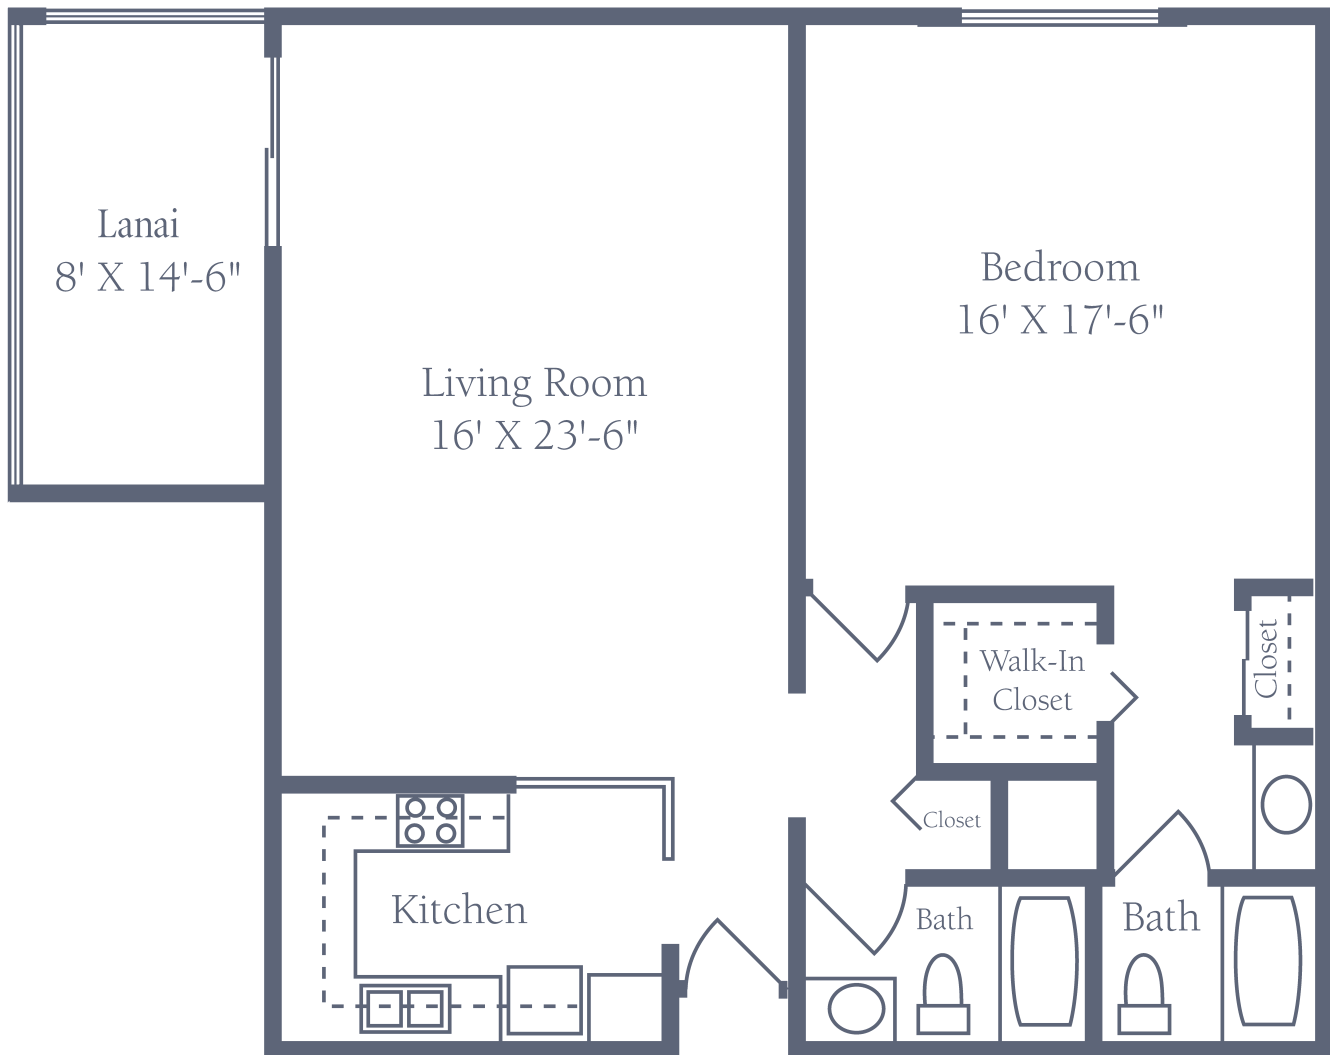

Managed by  Life Care Services® 

Lido (B)

One Bedroom

Floors 1-5 728 sq. ft.

Floors 6-7 776 sq. ft.

Plus 108 sq. ft. of lanai area.

Dimensions are approximate.
Floor plans may vary.

Freedom Plaza

Managed by  Life Care Services® 

Anna Maria (E)

One Bedroom Deluxe • Two Bath Deluxe

Floors 1-5 1,050 sq. ft.

Floors 6-7 1,114 sq. ft.

Plus 116 sq. ft. of lanai area

Dimensions are approximate.
Floor plans may vary.

Freedom Plaza

1010 American Eagle Blvd. • Sun City Center, FL 33573
813-633-1992 • FreedomPlazaFL.com

Managed by  Life Care Services® 

Siesta Key (EC)

One Bedroom Deluxe • Two Bath with Den Delux

Floors 1-5 1,117 sq. ft.