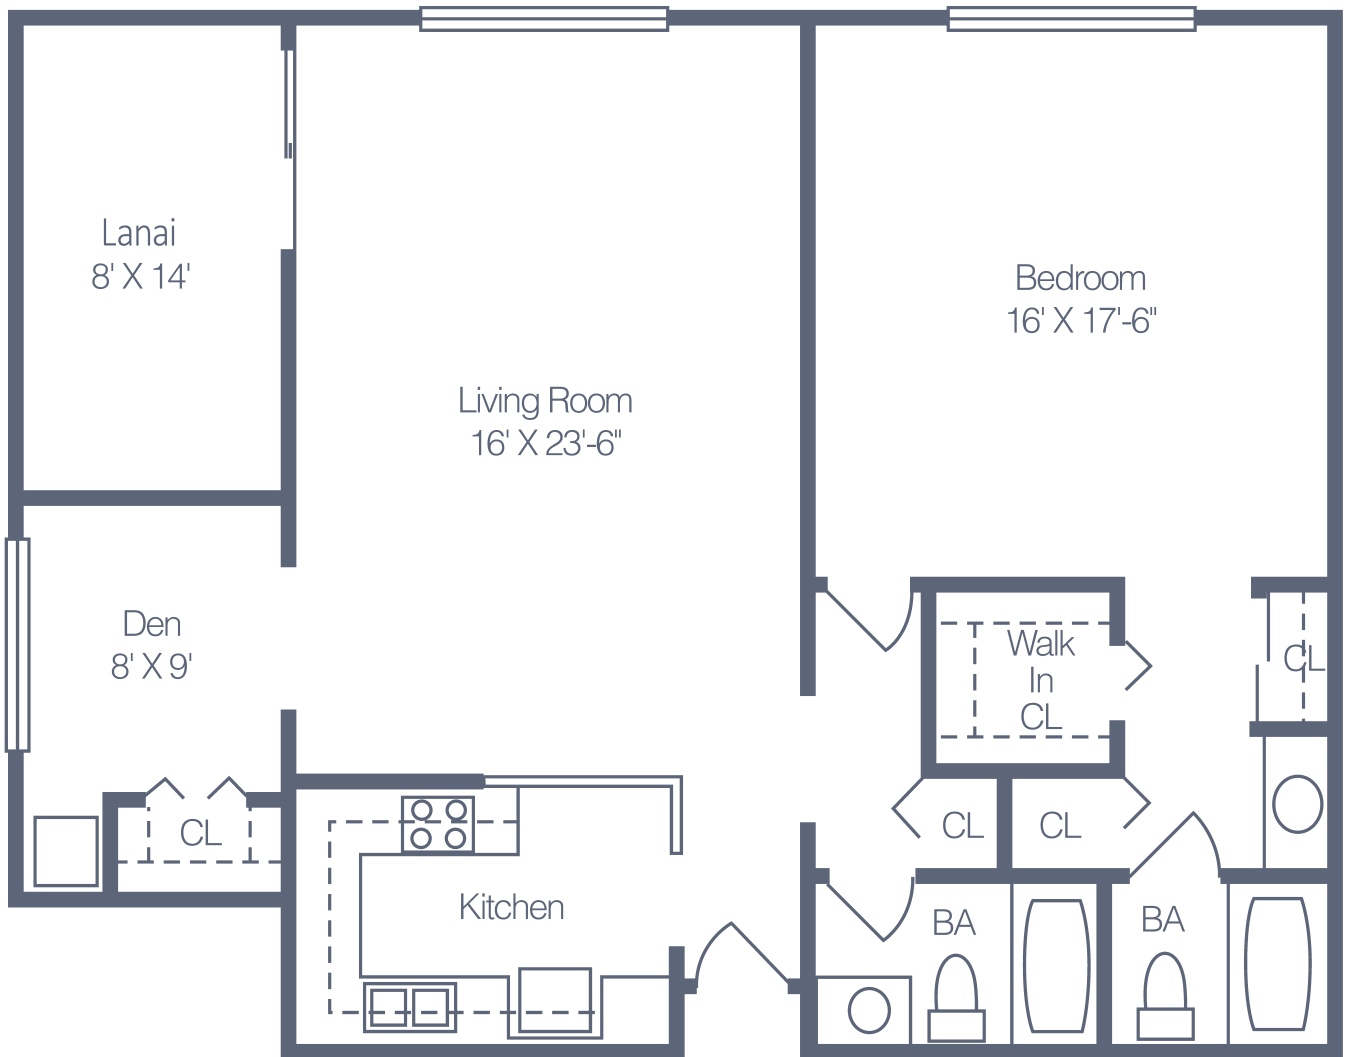

Managed by  Life Care Services® 

Lido (B)

One Bedroom

Floors 1-5 728 sq. ft.

Floors 6-7 776 sq. ft.

Plus 108 sq. ft. of lanai area.

Dimensions are approximate.
Floor plans may vary.

Freedom Plaza

Managed by  Life Care Services® 

Anna Maria (E)

One Bedroom Deluxe • Two Bath Deluxe

Floors 1-5 1,050 sq. ft.

Floors 6-7 1,114 sq. ft.

Plus 116 sq. ft. of lanai area

Dimensions are approximate.
Floor plans may vary.

Freedom Plaza

1010 American Eagle Blvd. • Sun City Center, FL 33573
813-633-1992 • FreedomPlazaFL.com

Managed by  Life Care Services® 

Siesta Key (EC)

One Bedroom Deluxe • Two Bath with Den Delux

Floors 1-5 1,117 sq. ft.

Floors 6-7 1,181 sq. ft.

Plus 112 sq. ft. of lanai area

Dimensions are approximate.
Floor plans may vary.

Freedom Plaza

1010 American Eagle Blvd. • Sun City Center, FL 33573
813-633-1992 • FreedomPlazaFL.com