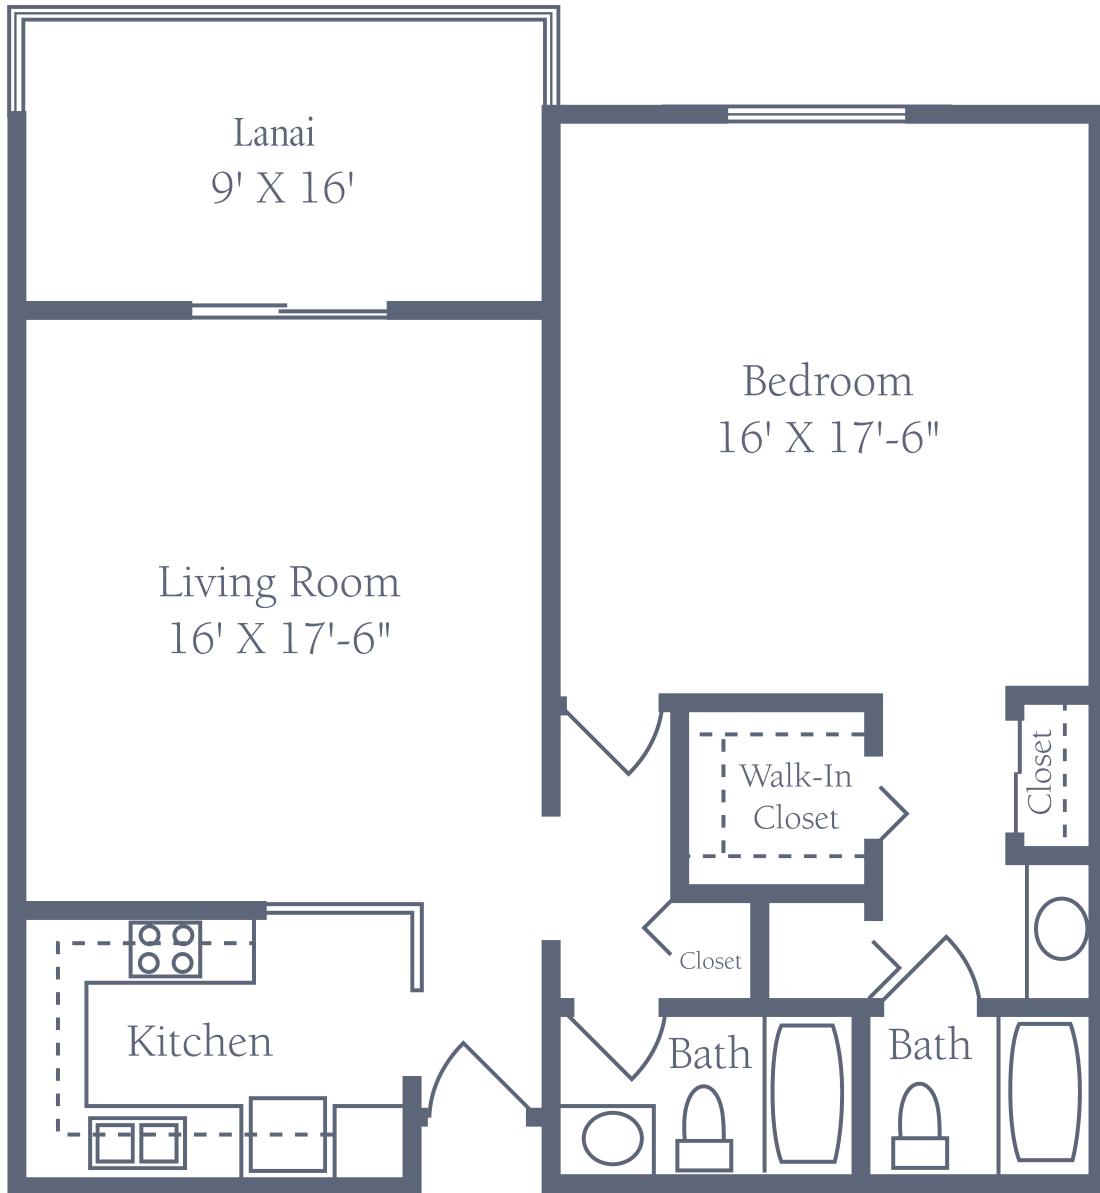

Amelia I (A)

Studio

Floors 1-5 496 sq. ft.

Floors 6-7 528 sq. ft.

Dimensions are approximate.
Floor plans may vary.

Freedom Plaza

1010 American Eagle Blvd. • Sun City Center, FL 33573
813-633-1992 • FreedomPlazaFL.com

Managed by  Life Care Services® 

Lido (B)

One Bedroom

Floors 1-5 728 sq. ft.

Floors 6-7 776 sq. ft.

Plus 108 sq. ft. of lanai area.

Dimensions are approximate.
Floor plans may vary.

Freedom Plaza

Dimensions are approximate.
Floor plans may vary.

Freedom Plaza

1010 American Eagle Blvd. • Sun City Center, FL 33573
813-633-1992 • FreedomPlazaFL.com

Managed by  Life Care Services® 

Discovery II (D)

One Bedroom • Two Bath

Floors 1-5 970 sq. ft.

Floors 6-7 1,026 sq. ft.

Plus 144 sq. ft. of lanai area

Dimensions are approximate.
Floor plans may vary.

Freedom Plaza

1010 American Eagle Blvd. • Sun City Center, FL 33573
813-633-1992 • FreedomPlazaFL.com