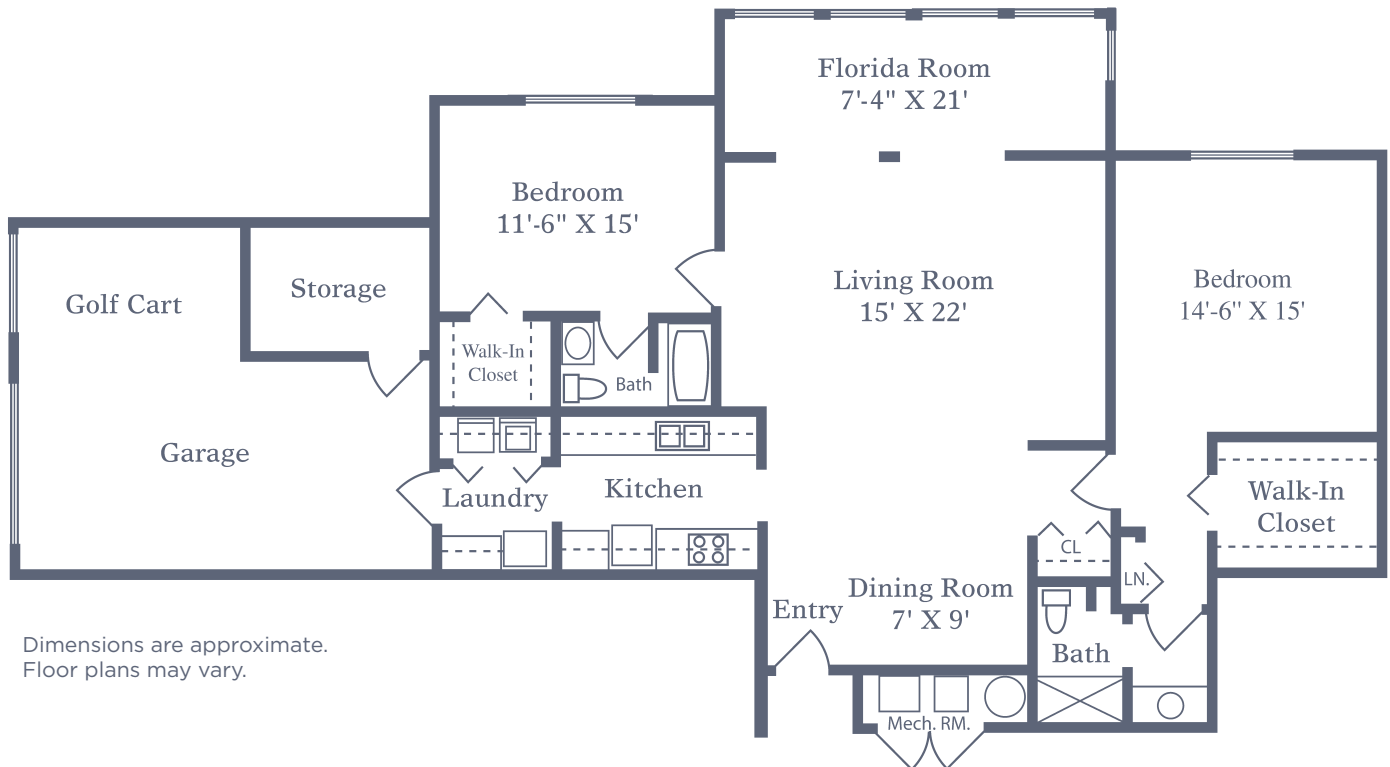

Golfview Terrace

Emerald Coast

Approx. 1,374 sq. ft.

Freedom Plaza

1010 American Eagle Blvd. • Sun City Center, FL 33573
813-633-1992 • FreedomPlazaFL.com

Managed by  Life Care Services® 

Golfview Terrace

Augusta

Approx. 1,686 sq. ft.

Freedom Plaza

1010 American Eagle Blvd. • Sun City Center, FL 33573
813-633-1992 • FreedomPlazaFL.com

Golfview Terrace

Black Diamond

Approx. 1,686 sq. ft.

Dimensions are approximate.
Floor plans may vary.