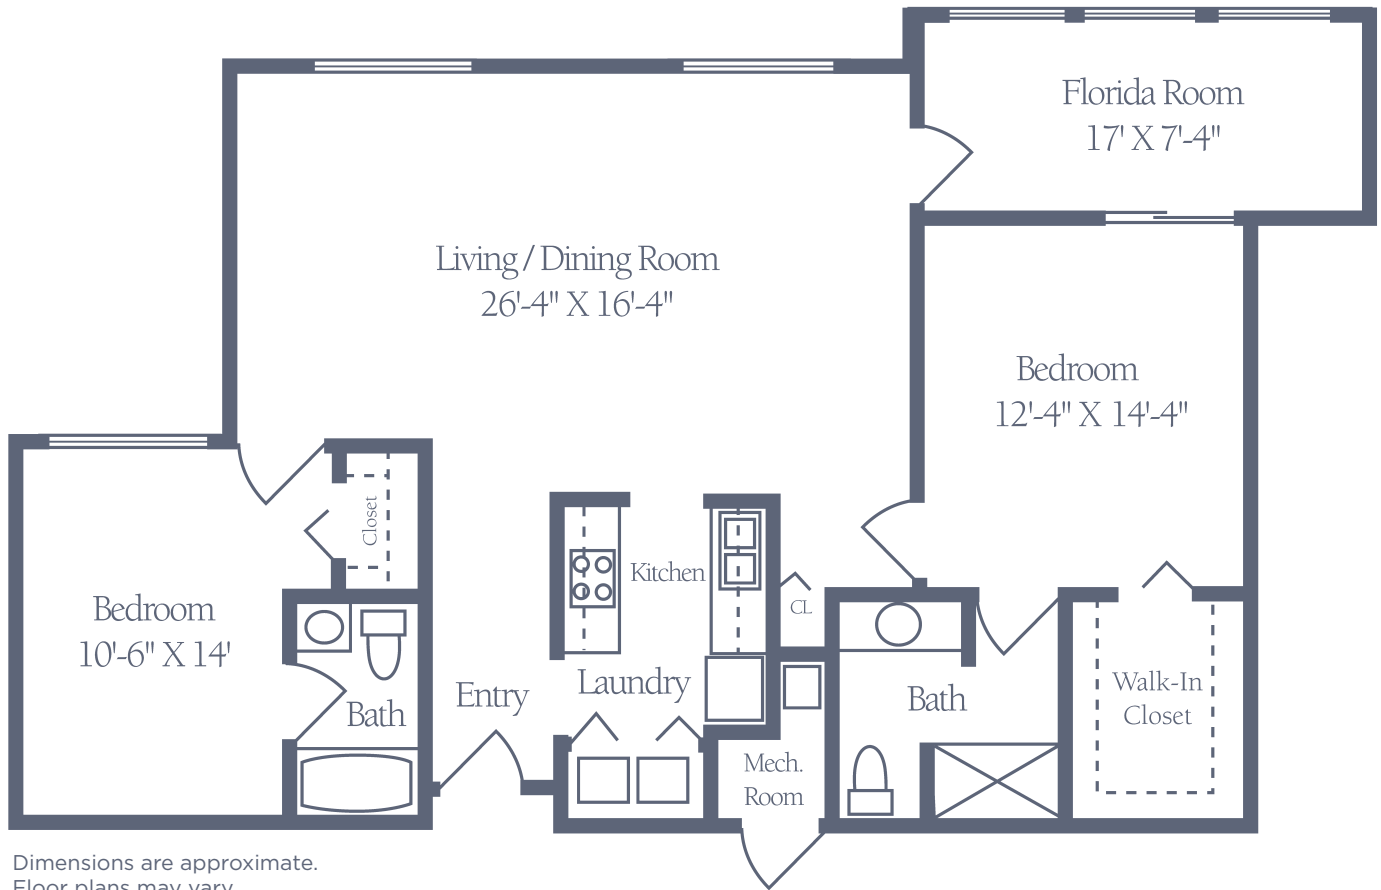

Golfview Terrace

Emerald Coast

Approx. 1,374 sq. ft.

Freedom Plaza

1010 American Eagle Blvd. • Sun City Center, FL 33573
813-633-1992 • FreedomPlazaFL.com

Managed by  Life Care Services® 

Golfview Terrace

Augusta

Approx. 1,686 sq. ft.

Freedom Plaza

1010 American Eagle Blvd. • Sun City Center, FL 33573
813-633-1992 • FreedomPlazaFL.com

Golfview Terrace

Black Diamond

Approx. 1,686 sq. ft.

Dimensions are approximate.
Floor plans may vary.