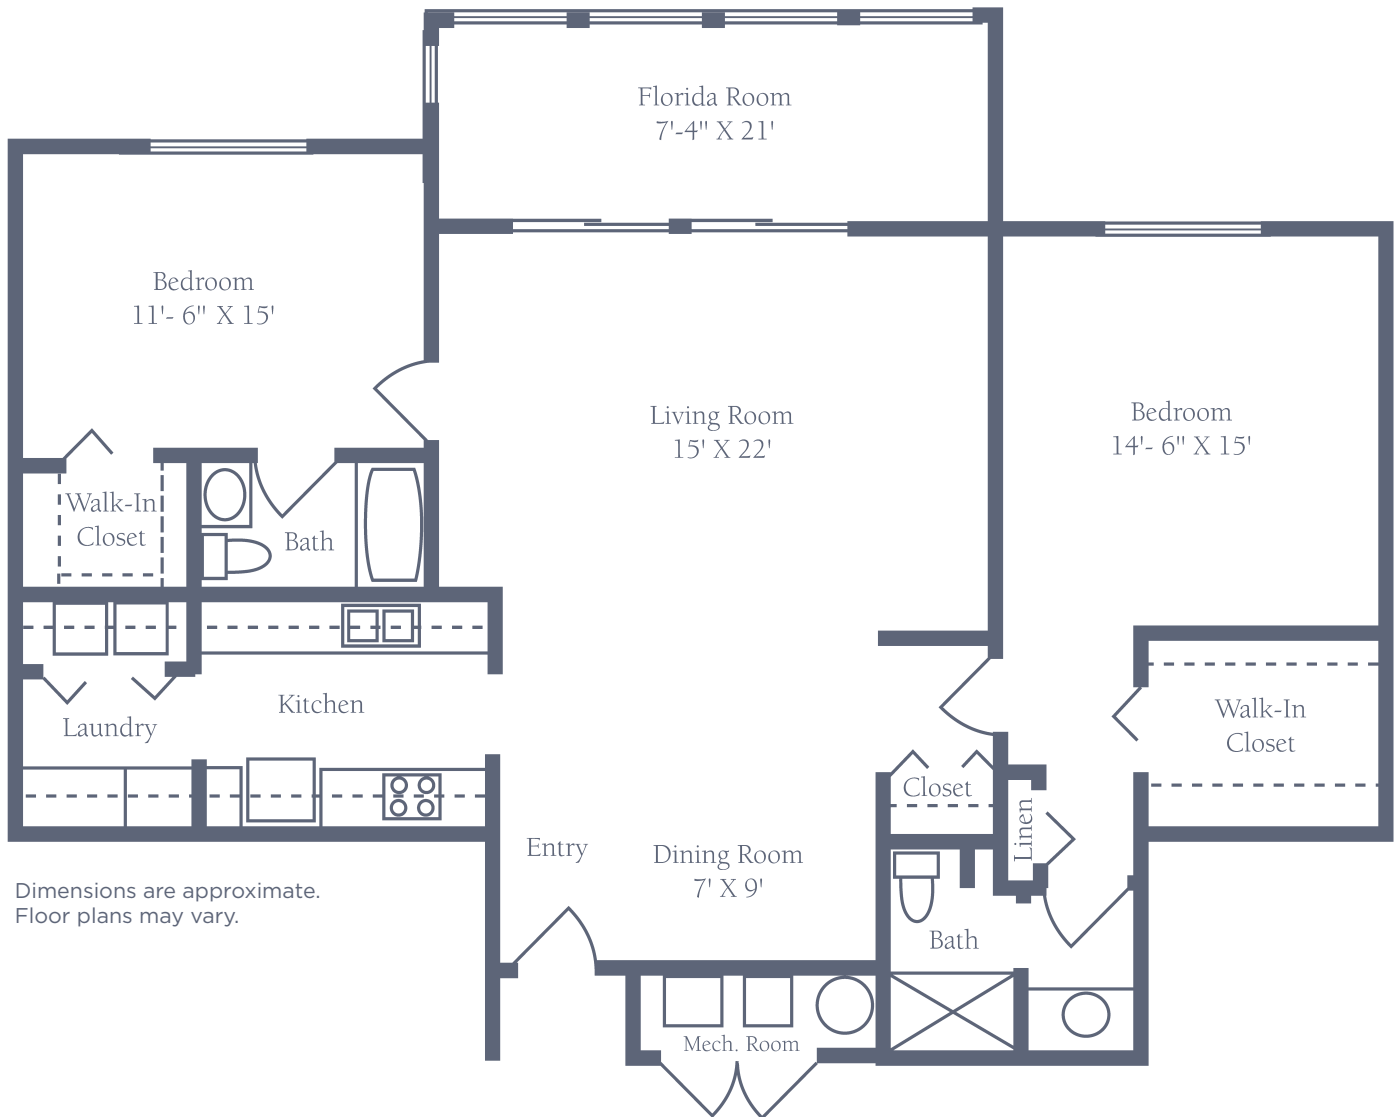

Approx. 1,686 sq. ft.

Freedom Plaza

1010 American Eagle Blvd. • Sun City Center, FL 33573
813-633-1992 • FreedomPlazaFL.com

Golfview Terrace

Black Diamond

Approx. 1,686 sq. ft.

Dimensions are approximate.
Floor plans may vary.