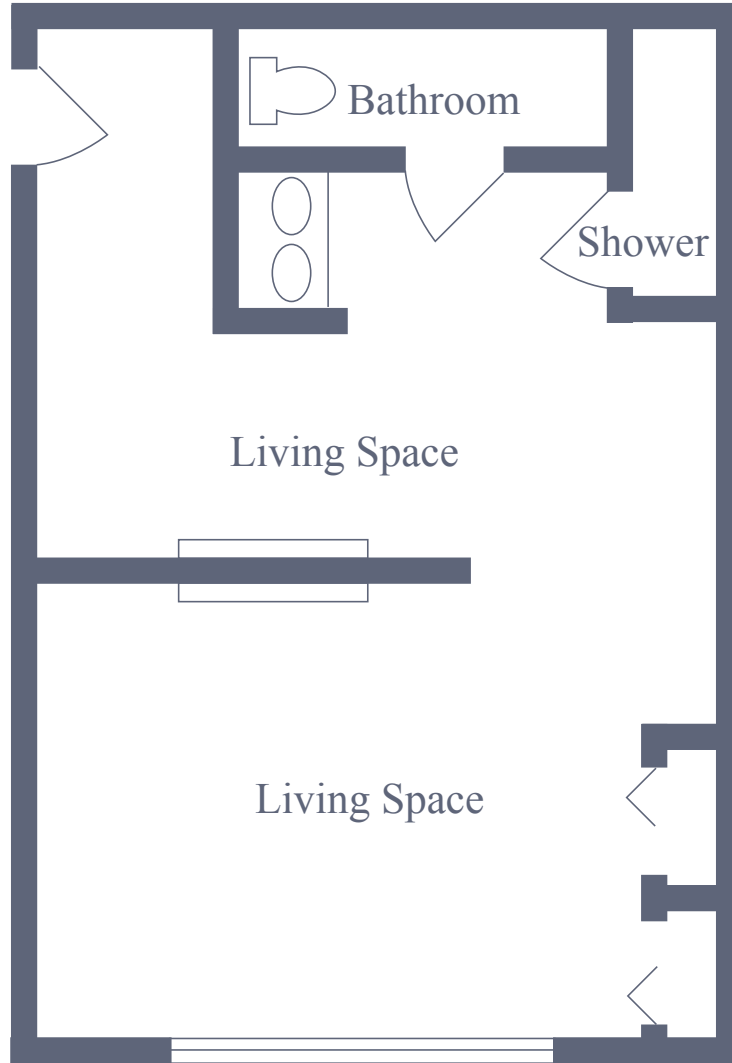

# Studio Deluxe

544 sq. ft.

Dimensions are approximate.  
Floor plans may vary.

**Freedom Plaza Assisted Living and Memory Care**  
3910 Galen Court • Sun City Center, FL 33573  
813-633-4340 • FreedomPlazaFL.com