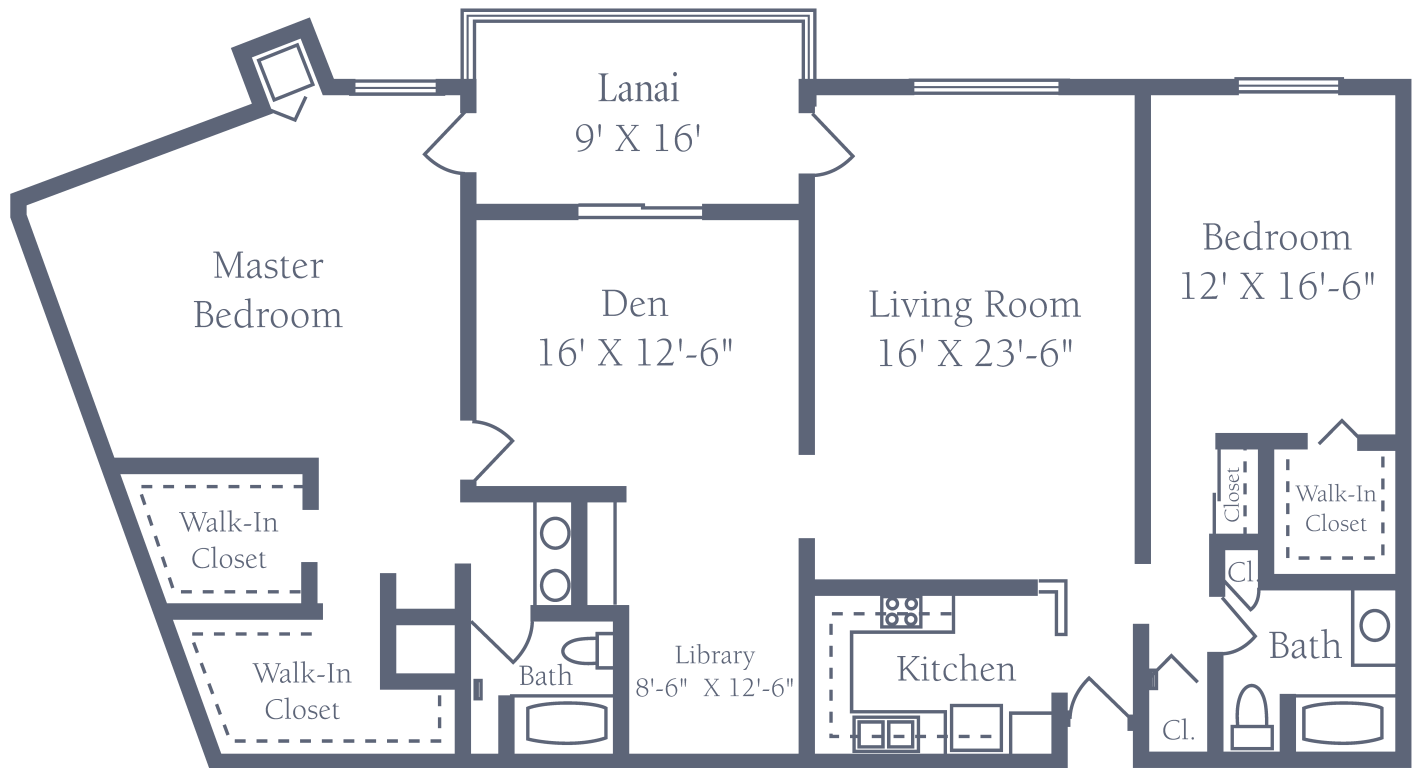

Managed by  Life Care Services® 

Sanibel (FG)

Two Bedroom • Two Bath Split

Floors 1-5 1,388 sq. ft.

Floors 6-7 1,476 sq. ft.

Plus 144 sq. ft. of lanai area

Dimensions are approximate.
Floor plans may vary.

Freedom Plaza

Managed by  Life Care Services® 

Boca Grande (H)

Two Bedroom • Two Bath with Den Deluxe

Floors 1-5 1,874 sq. ft.

Floors 6-7 1,962 sq. ft.

Plus 144 sq. ft. of lanai area

Dimensions are approximate.
Floor plans may vary.