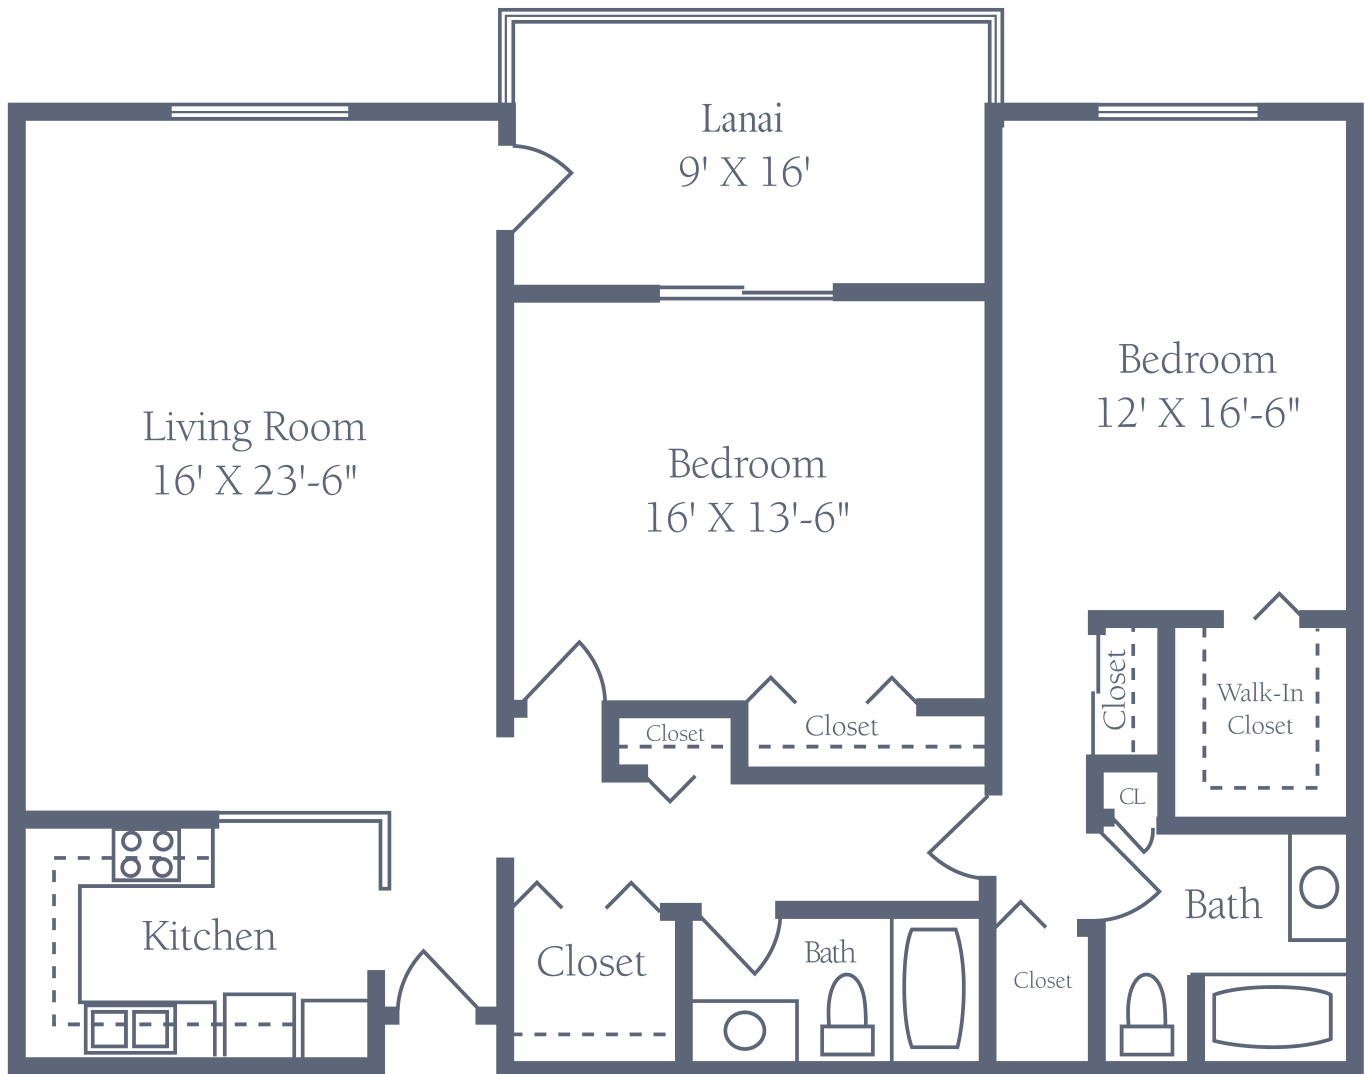

Gasparilla (G)

Two Bedroom • Two Bath Deluxe

Floors 1-5 1,376 sq. ft.

Floors 6-7 1,464 sq. ft.

Plus 144 sq. ft. of lanai area

Dimensions are approximate.
Floor plans may vary.

Freedom Plaza

1010 American Eagle Blvd. • Sun City Center, FL 33573
813-633-1992 • FreedomPlazaFL.com

Managed by Life Care Services®