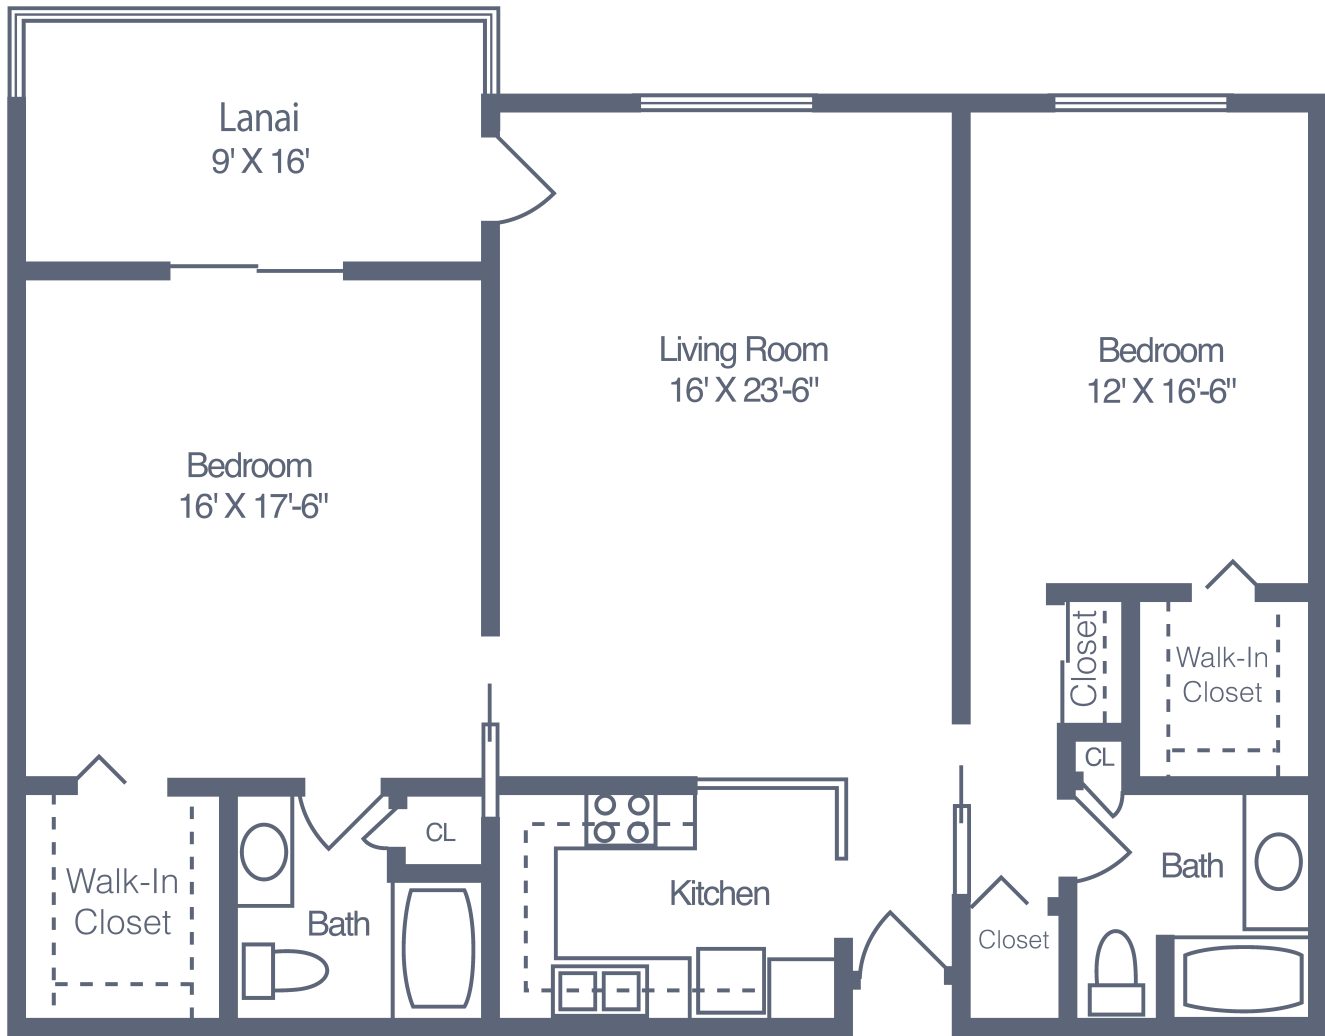

Longboat (F)

Two Bedroom • Two Bath

Floors 1-5 1,256 sq. ft.

Floors 6-7 1,336 sq. ft.

Plus 108 sq. ft. of lanai area

Dimensions are approximate.
Floor plans may vary.

Freedom Plaza

1010 American Eagle Blvd. • Sun City Center, FL 33573
813-633-1992 • FreedomPlazaFL.com

Managed by  Life Care Services® 

Sanibel (FG)

Two Bedroom • Two Bath Split

Floors 1-5 1,388 sq. ft.

Floors 6-7 1,476 sq. ft.

Plus 144 sq. ft. of lanai area

Dimensions are approximate.
Floor plans may vary.

Freedom Plaza

1010 American Eagle Blvd. • Sun City Center, FL 33573
813-633-1992 • FreedomPlazaFL.com

Managed by  Life Care Services®

 EQUAL HOUSING OPPORTUNITY

Gasparilla (G)

Two Bedroom • Two Bath Deluxe

Floors 1-5 1,376 sq. ft.

Managed by  Life Care Services® 

Boca Grande (H)

Two Bedroom • Two Bath with Den Deluxe

Floors 1-5 1,874 sq. ft.

Floors 6-7 1,962 sq. ft.

Plus 144 sq. ft. of lanai area

Dimensions are approximate.
Floor plans may vary.