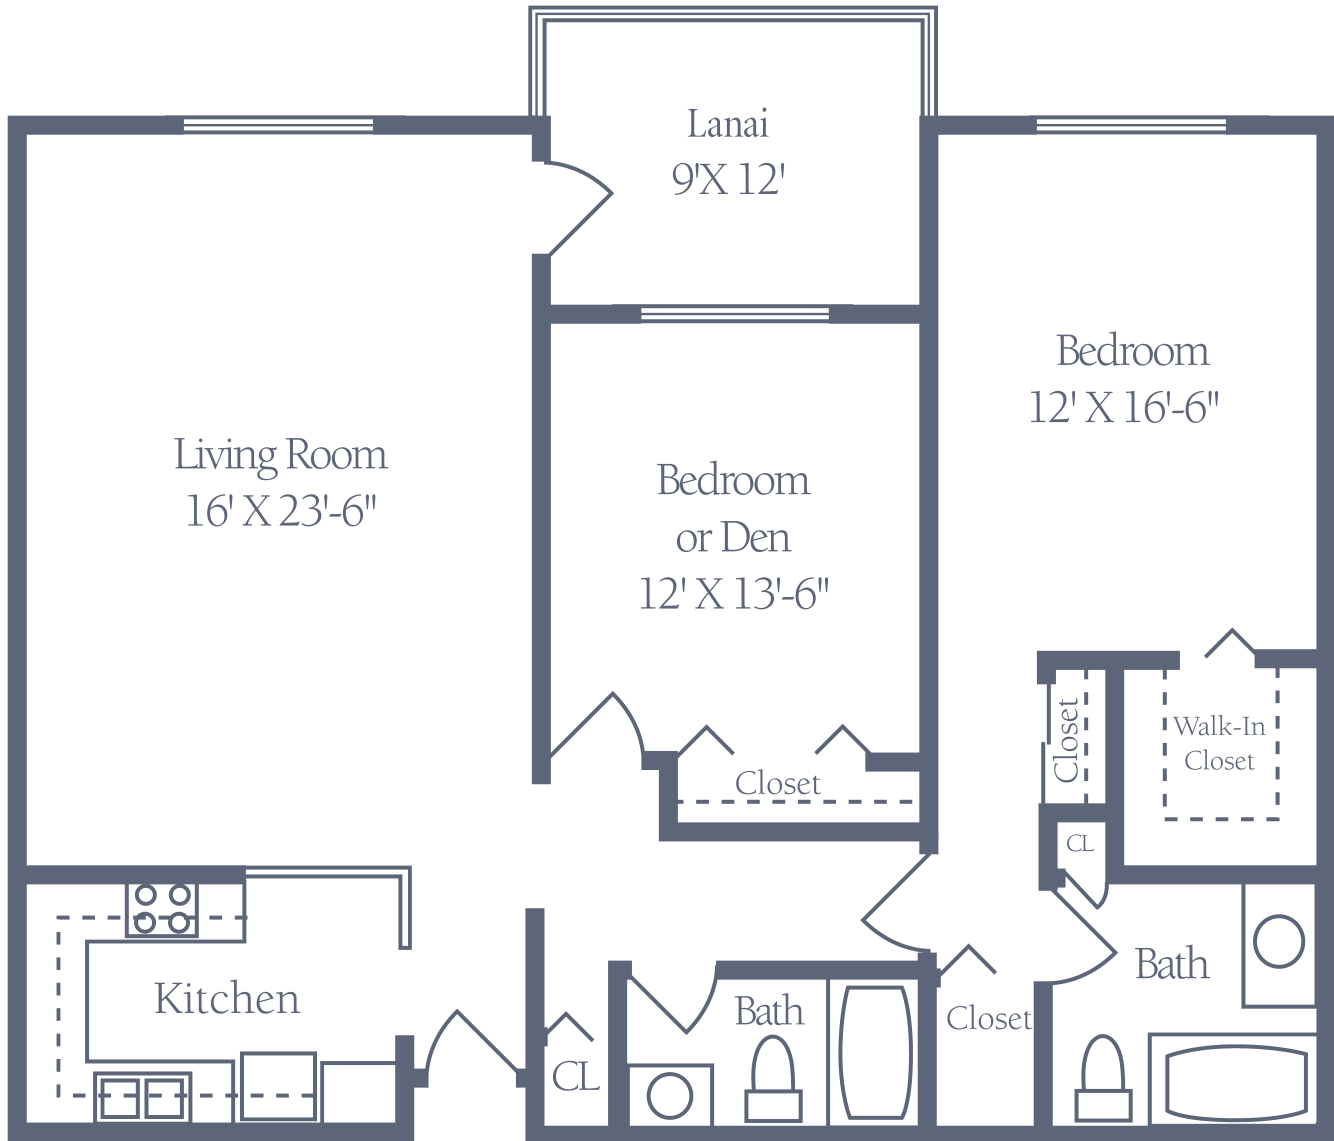

Longboat (F)

Two Bedroom • Two Bath

Floors 1-5 1,256 sq. ft.

Floors 6-7 1,336 sq. ft.

Plus 108 sq. ft. of lanai area

Dimensions are approximate.
Floor plans may vary.

Freedom Plaza

1010 American Eagle Blvd. • Sun City Center, FL 33573
813-633-1992 • FreedomPlazaFL.com

Managed by  Life Care Services® 

Sanibel (FG)

Two Bedroom • Two Bath Split

Floors 1-5 1,388 sq. ft.

Floors 6-7 1,476 sq. ft.

Plus 144 sq. ft. of lanai area

Dimensions are approximate.
Floor plans may vary.

Freedom Plaza

1010 American Eagle Blvd. • Sun City Center, FL 33573
813-633-1992 • FreedomPlazaFL.com

Managed by  Life Care Services®

 EQUAL HOUSING OPPORTUNITY

Gasparilla (G)

Two Bedroom • Two Bath Deluxe

Floors 1-5 1,376 sq. ft.

Managed by  Life Care Services® 

Boca Grande (H)

Two Bedroom • Two Bath with Den Deluxe

Floors 1-5 1,874 sq. ft.

Floors 6-7 1,962 sq. ft.

Plus 144 sq. ft. of lanai area

Dimensions are approximate.
Floor plans may vary.