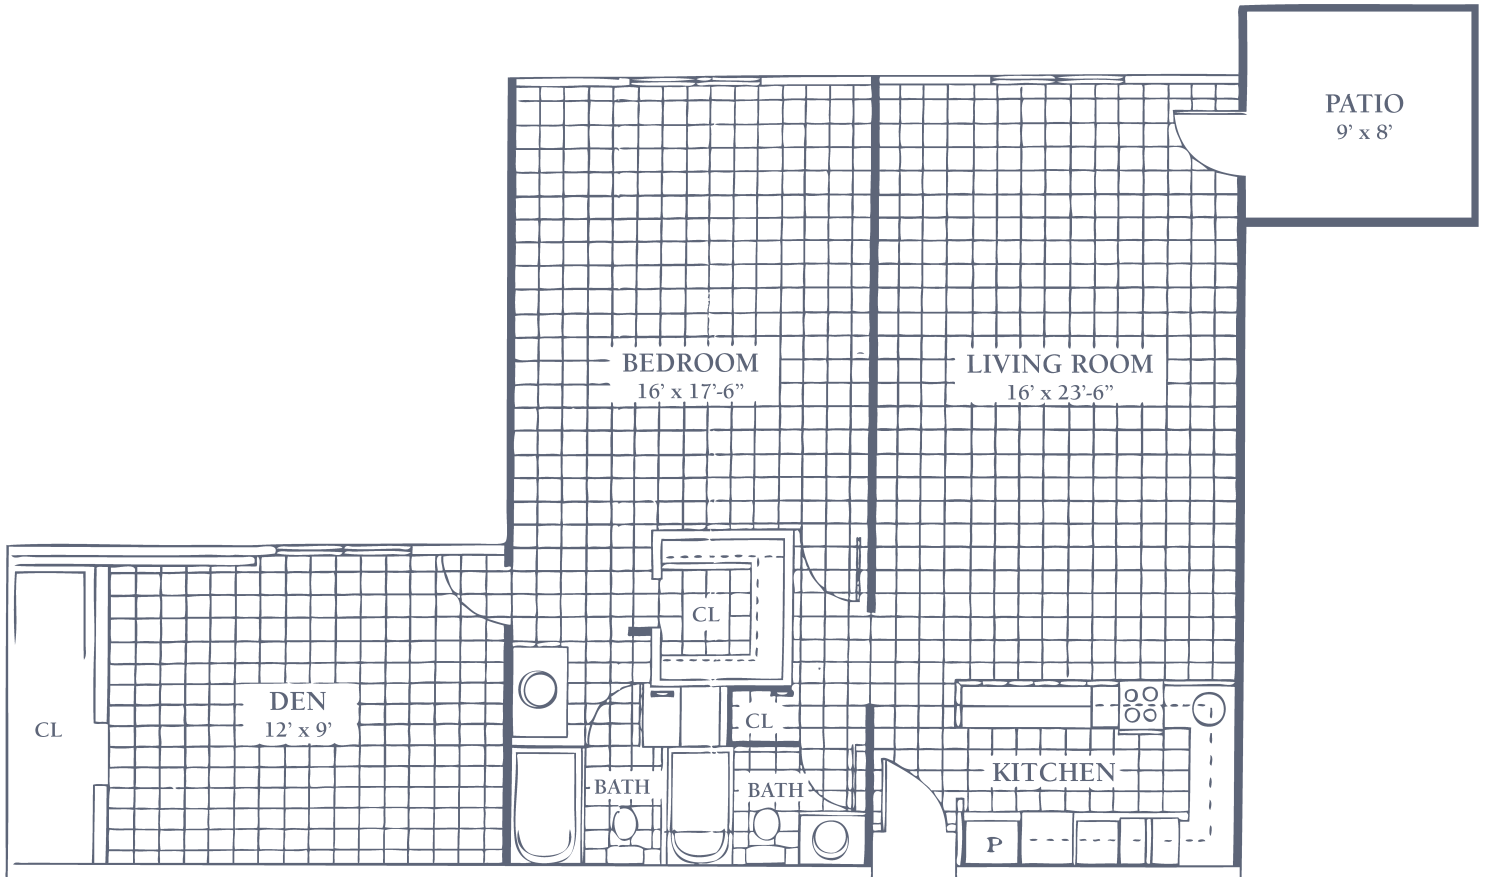

Managed by  Life Care Services®

 EQUAL HOUSING OPPORTUNITY

Standard E Unit

Deluxe One Bedroom • Two Bath with Large Patio
1,041 sq. ft. (not including patio)

Dimensions are approximate.
Floor plans may vary.

Freedom Village

145 Columbia Ave. • Holland, MI 49423
616-820-7400 • FVHollandSeniorLiving.com

Managed by  Life Care Services®

Lincoln C

Large One Bedroom • One Bath • 830.9 sq. ft. (not including patio)

Dimensions are approximate.
Floor plans may vary.

Freedom Village

145 Columbia Ave. • Holland, MI 49423
616-820-7400 • FVHollandSeniorLiving.com

Managed by  Life Care Services® 

Lincoln F

Deluxe One Bedroom • Two Bath with Den
1,288 sq. ft. (not including patio)

Dimensions are approximate.
Floor plans may vary.

Freedom Village

145 Columbia Ave. • Holland, MI 49423
616-820-7400 • FVHollandSeniorLiving.com

Managed by  Life Care Services®

Williamsburg B Unit

One Bedroom • One Bath • 730 sq. ft.