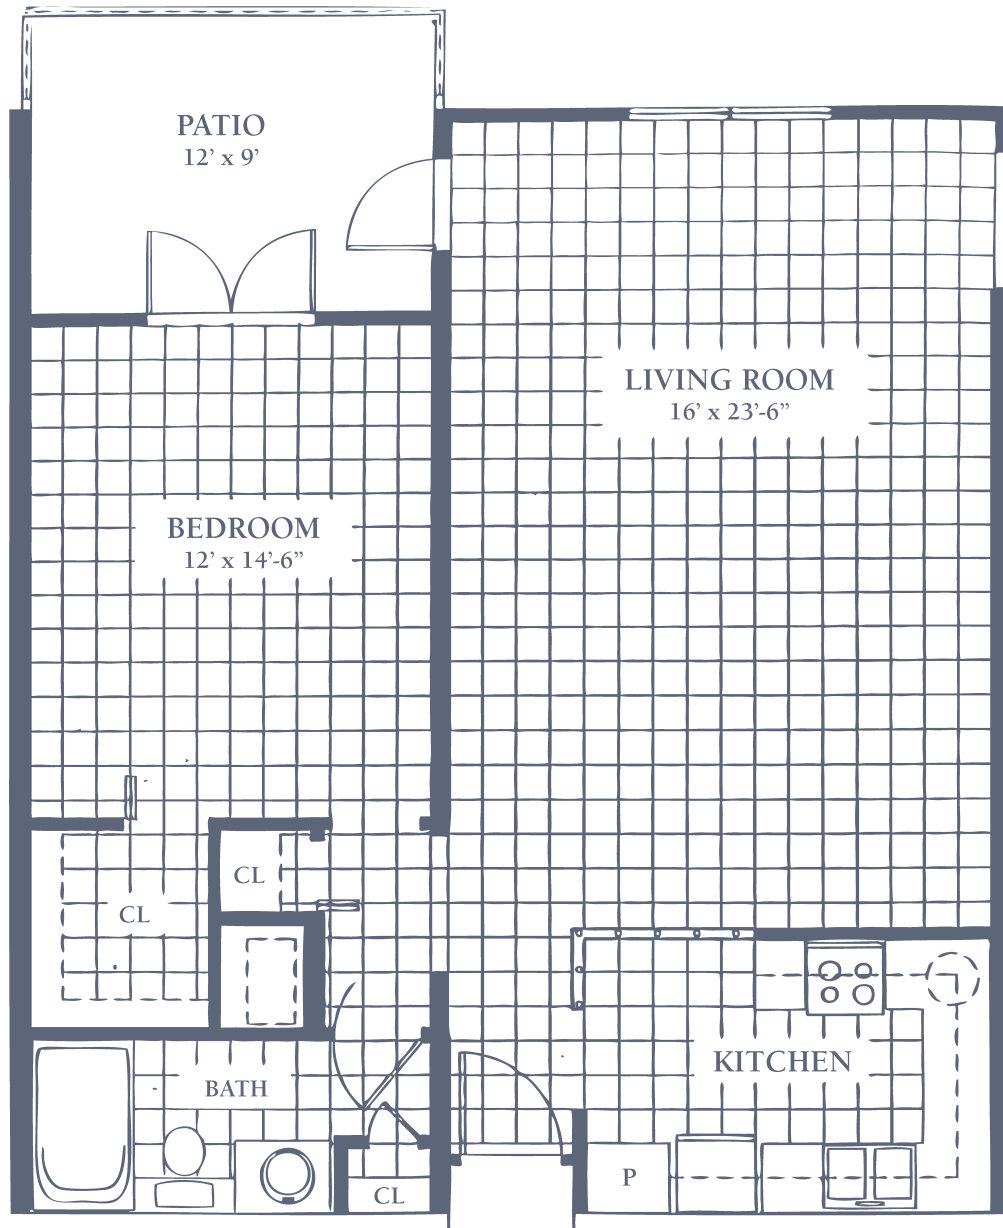

Managed by  Life Care Services® 

Standard D Unit

Large One Bedroom • Two Bath • 940.8 sq. ft. (not including patio)

Dimensions are approximate.
Floor plans may vary.

Freedom Village

145 Columbia Ave. • Holland, MI 49423
616-820-7400 • FVHollandSeniorLiving.com

Managed by  Life Care Services®

 EQUAL HOUSING OPPORTUNITY

Standard E Unit

Deluxe One Bedroom • Two Bath with Large Patio
1,041 sq. ft. (not including patio)

Dimensions are approximate.
Floor plans may vary.

Freedom Village

145 Columbia Ave. • Holland, MI 49423
616-820-7400 • FVHollandSeniorLiving.com

Managed by  Life Care Services®

Lincoln C

Large One Bedroom • One Bath • 830.9 sq. ft. (not including patio)

Dimensions are approximate.
Floor plans may vary.

Freedom Village

145 Columbia Ave. • Holland, MI 49423
616-820-7400 • FVHollandSeniorLiving.com

Managed by  Life Care Services® 

Lincoln F

Deluxe One Bedroom • Two Bath with Den
1,288 sq. ft. (not including patio)