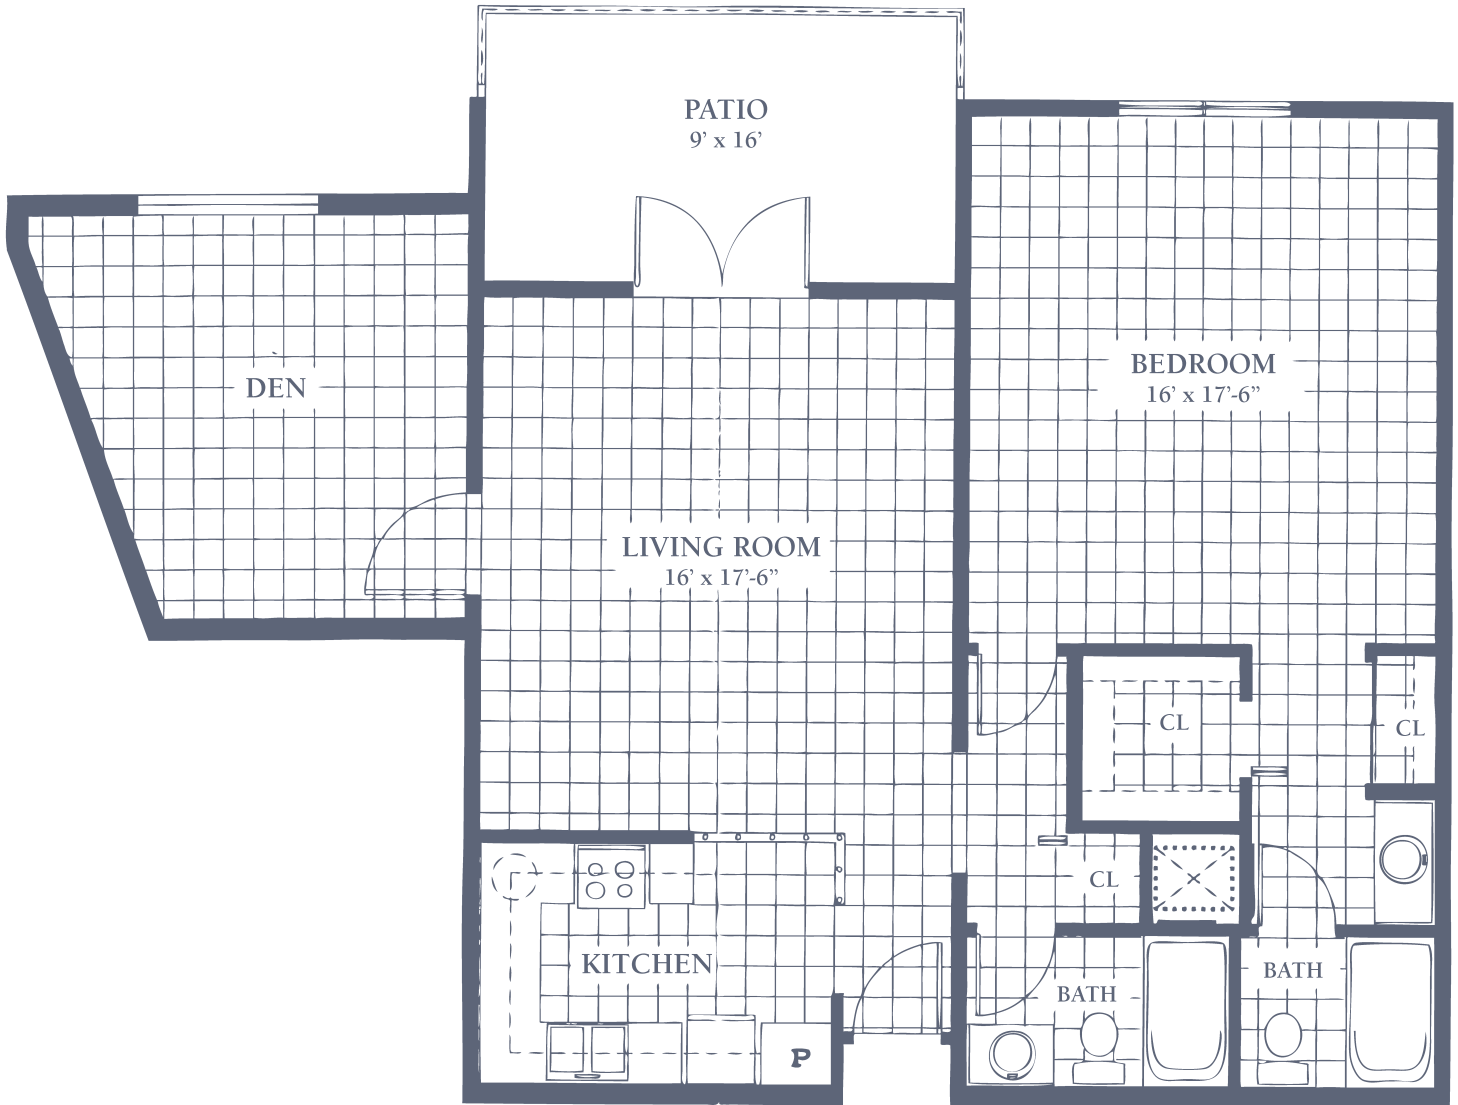

Freedom Village

145 Columbia Ave. • Holland, MI 49423
616-820-7400 • FVHollandSeniorLiving.com

Managed by  Life Care Services® 

Williamsburg C Unit

Large One Bedroom • One Bath with Den • 970.4 sq. ft. (not including patio)

Freedom Village

145 Columbia Ave. • Holland, MI 49423
616-820-7400 • FVHollandSeniorLiving.com

Managed by  Life Care Services®

 EQUAL HOUSING OPPORTUNITY

Williamsburg D Unit

Large One Bedroom • Two Bath with Den • 1,097.8 sq. ft. (not including patio)

Dimensions are approximate.
Floor plans may vary.

Freedom Village

145 Columbia Ave. • Holland, MI 49423
616-820-7400 • FVHollandSeniorLiving.com

Managed by  Life Care Services® 

Williamsburg E Unit

Deluxe One Bedroom • Two Bath with Den • 1,303.8 sq. ft.