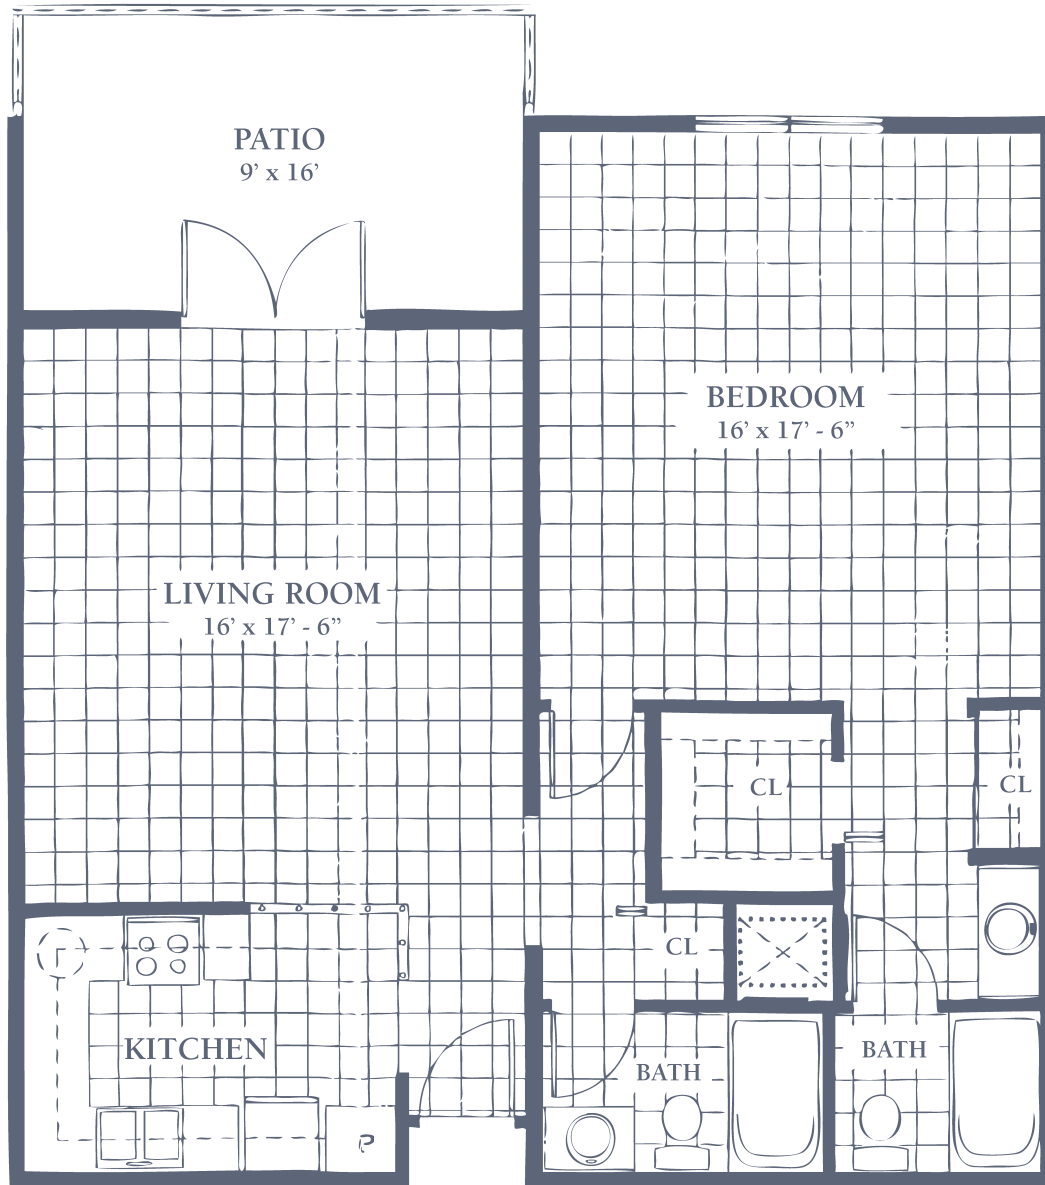

Managed by  Life Care Services®

Standard B Unit

One Bedroom • One Bath • 712.2 sq. ft. (not including patio)

Dimensions are approximate.
Floor plans may vary.

Freedom Village

145 Columbia Ave. • Holland, MI 49423
616-820-7400 • FVHollandSeniorLiving.com

Standard C Unit

Large One Bedroom • One Bath • 813.4 sq. ft. (not including patio)

Dimensions are approximate.
Floor plans may vary.

Freedom Village

145 Columbia Ave. • Holland, MI 49423
616-820-7400 • FVHollandSeniorLiving.com

Managed by  Life Care Services® 

Standard D Unit

Large One Bedroom • Two Bath • 940.8 sq. ft. (not including patio)

Dimensions are approximate.
Floor plans may vary.

Freedom Village

145 Columbia Ave. • Holland, MI 49423
616-820-7400 • FVHollandSeniorLiving.com

Managed by  Life Care Services®

 EQUAL HOUSING OPPORTUNITY

Standard E Unit

Deluxe One Bedroom • Two Bath with Large Patio
1,041 sq. ft. (not including patio)

Dimensions are approximate.
Floor plans may vary.