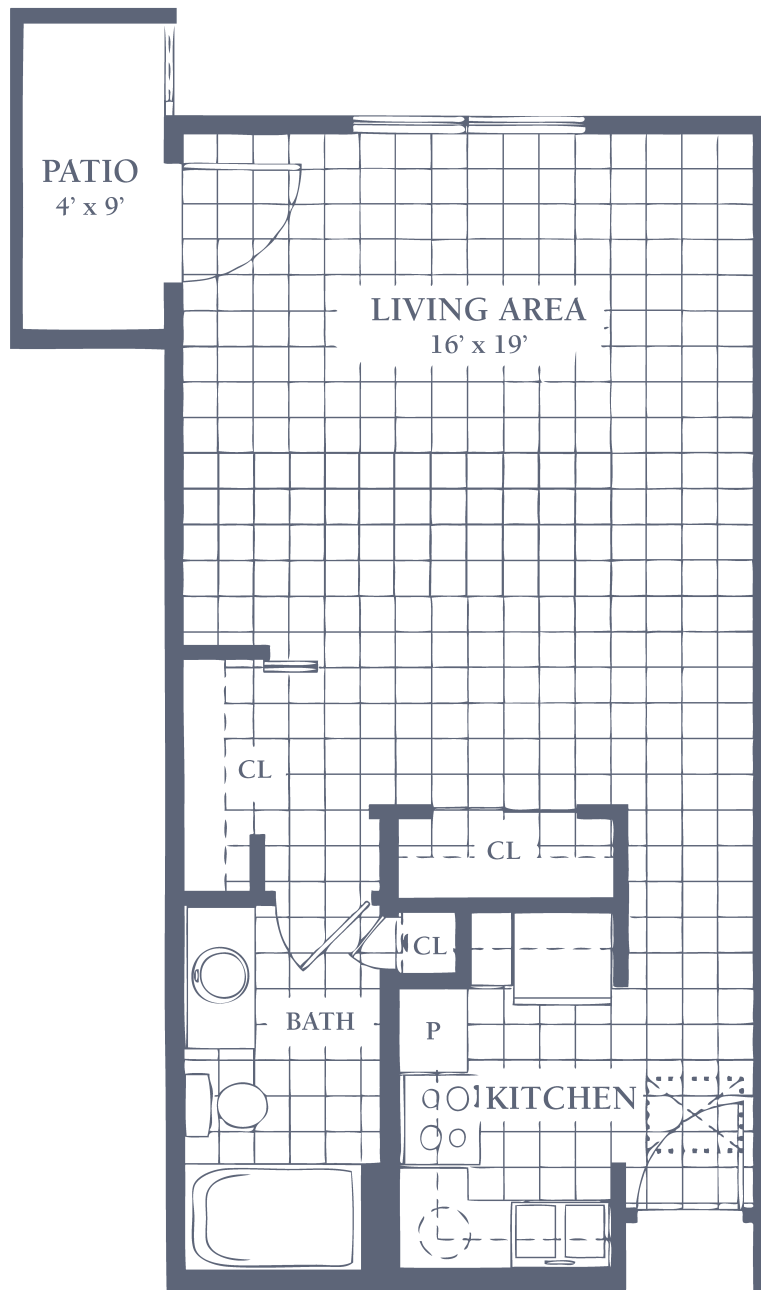

Standard A Unit

Studio • 510.8 sq. ft. (not including patio)

Dimensions are approximate.
Floor plans may vary.

Freedom Village

145 Columbia Ave. • Holland, MI 49423
616-820-7400 • FVHollandSeniorLiving.com

Managed by  Life Care Services®

Standard B Unit

One Bedroom • One Bath • 712.2 sq. ft. (not including patio)

Dimensions are approximate.
Floor plans may vary.

Freedom Village

145 Columbia Ave. • Holland, MI 49423
616-820-7400 • FVHollandSeniorLiving.com

Standard C Unit

Large One Bedroom • One Bath • 813.4 sq. ft. (not including patio)

Dimensions are approximate.
Floor plans may vary.

Freedom Village

145 Columbia Ave. • Holland, MI 49423
616-820-7400 • FVHollandSeniorLiving.com

Managed by  Life Care Services® 

Standard D Unit

Large One Bedroom • Two Bath • 940.8 sq. ft. (not including patio)

Dimensions are approximate.
Floor plans may vary.

Freedom Village

145 Columbia Ave. • Holland, MI 49423
616-820-7400 • FVHollandSeniorLiving.com