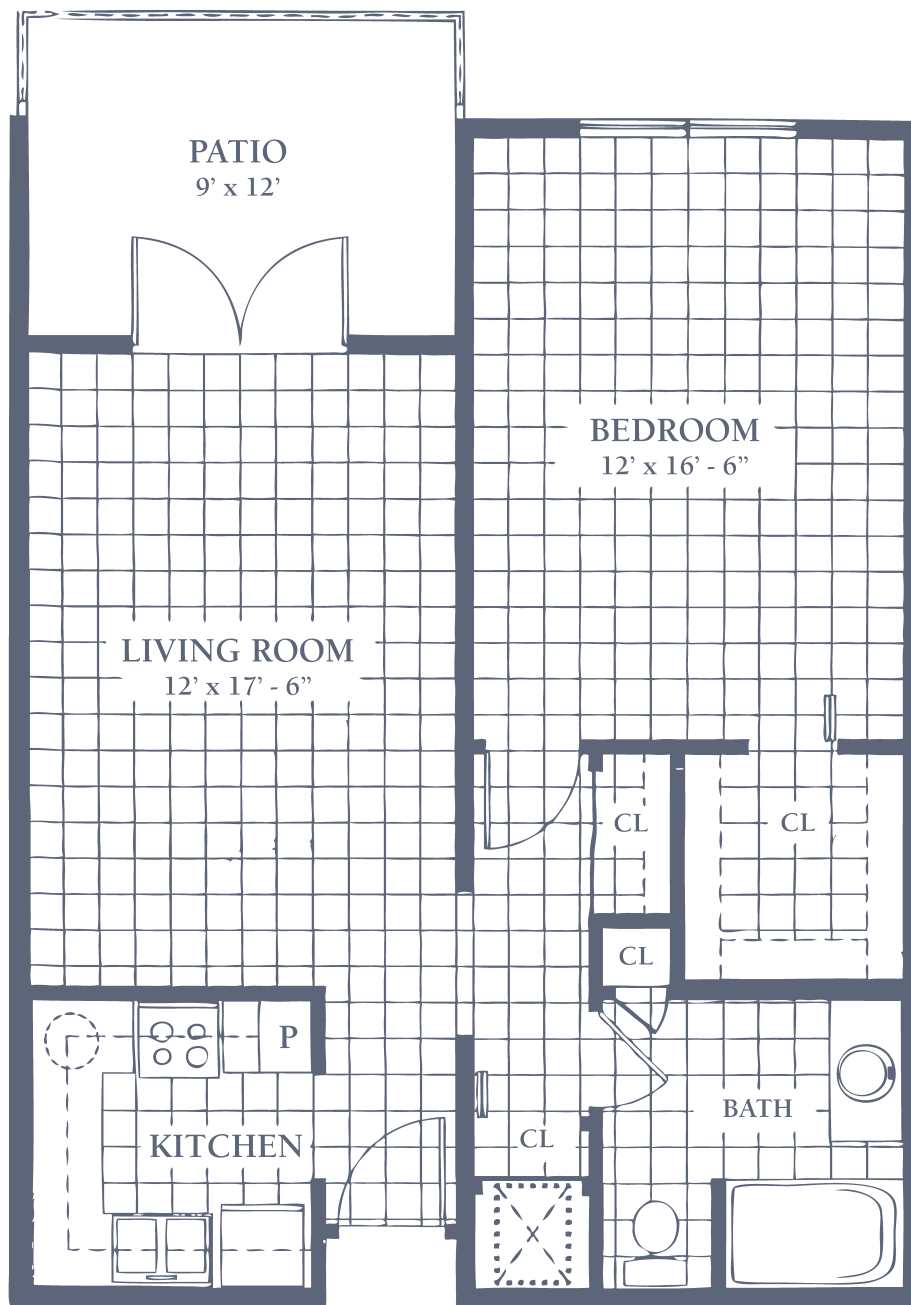

Standard A Unit

Studio • 510.8 sq. ft. (not including patio)

Dimensions are approximate.
Floor plans may vary.

Freedom Village

145 Columbia Ave. • Holland, MI 49423
616-820-7400 • FVHollandSeniorLiving.com

Managed by  Life Care Services®

Standard B Unit

One Bedroom • One Bath • 712.2 sq. ft. (not including patio)

Dimensions are approximate.
Floor plans may vary.

Freedom Village

145 Columbia Ave. • Holland, MI 49423
616-820-7400 • FVHollandSeniorLiving.com

Standard C Unit

Large One Bedroom • One Bath • 813.4 sq. ft. (not including patio)

Dimensions are approximate.
Floor plans may vary.

Freedom Village

145 Columbia Ave. • Holland, MI 49423
616-820-7400 • FVHollandSeniorLiving.com

Managed by  Life Care Services® 

Standard D Unit

Large One Bedroom • Two Bath • 940.8 sq. ft. (not including patio)

Dimensions are approximate.
Floor plans may vary.

Freedom Village

145 Columbia Ave. • Holland, MI 49423
616-820-7400 • FVHollandSeniorLiving.com