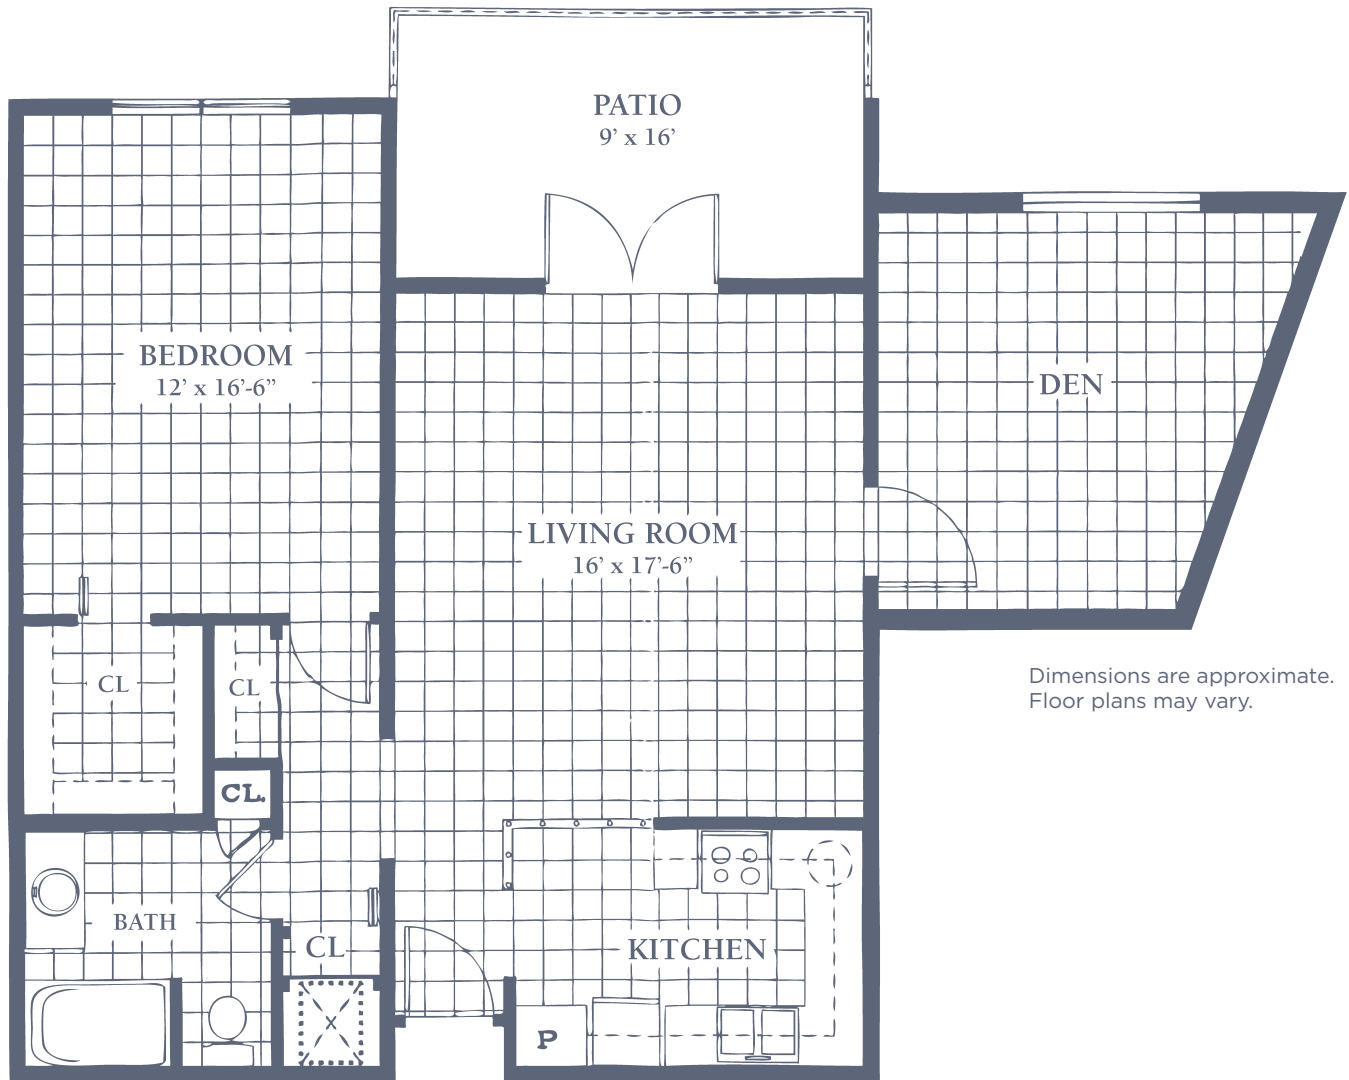

Freedom Village

145 Columbia Ave. • Holland, MI 49423
616-820-7400 • FVHollandSeniorLiving.com

Managed by  Life Care Services® 

Lincoln F

Deluxe One Bedroom • Two Bath with Den
1,288 sq. ft. (not including patio)

Dimensions are approximate.
Floor plans may vary.

Freedom Village

145 Columbia Ave. • Holland, MI 49423
616-820-7400 • FVHollandSeniorLiving.com

Managed by  Life Care Services®

Williamsburg B Unit

One Bedroom • One Bath • 730 sq. ft.

Freedom Village

145 Columbia Ave. • Holland, MI 49423
616-820-7400 • FVHollandSeniorLiving.com

Managed by  Life Care Services® 

Williamsburg C Unit

Large One Bedroom • One Bath with Den • 970.4 sq. ft. (not including patio)