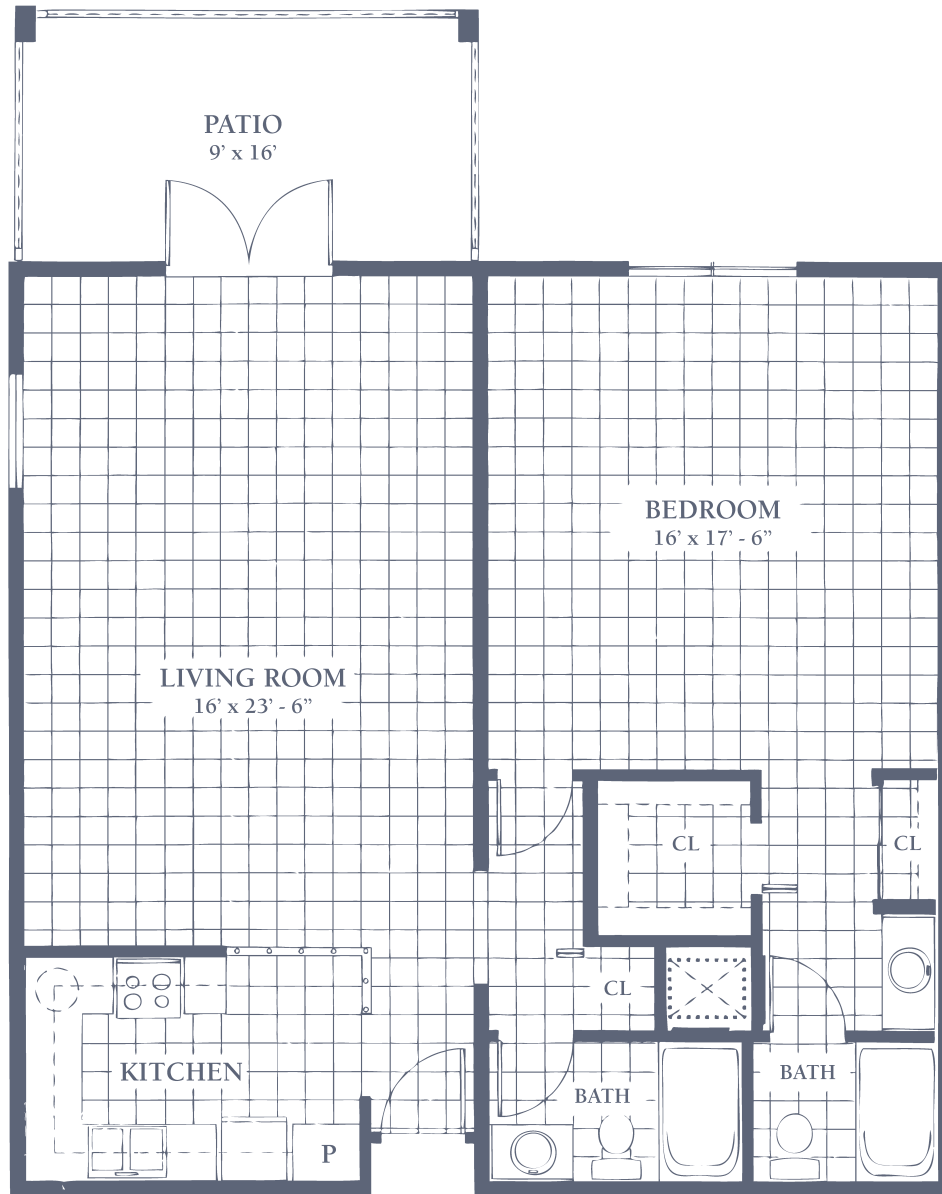

Standard C Unit

Large One Bedroom • One Bath • 813.4 sq. ft. (not including patio)

Dimensions are approximate.
Floor plans may vary.

Freedom Village

145 Columbia Ave. • Holland, MI 49423
616-820-7400 • FVHollandSeniorLiving.com

Managed by  Life Care Services® 

Standard D Unit

Large One Bedroom • Two Bath • 940.8 sq. ft. (not including patio)

Dimensions are approximate.
Floor plans may vary.

Freedom Village

145 Columbia Ave. • Holland, MI 49423
616-820-7400 • FVHollandSeniorLiving.com

Managed by  Life Care Services®

 EQUAL HOUSING OPPORTUNITY

Standard E Unit

Deluxe One Bedroom • Two Bath with Large Patio
1,041 sq. ft. (not including patio)

Dimensions are approximate.
Floor plans may vary.

Freedom Village

145 Columbia Ave. • Holland, MI 49423
616-820-7400 • FVHollandSeniorLiving.com

Managed by  Life Care Services®

Lincoln C

Large One Bedroom • One Bath • 830.9 sq. ft. (not including patio)

Dimensions are approximate.
Floor plans may vary.