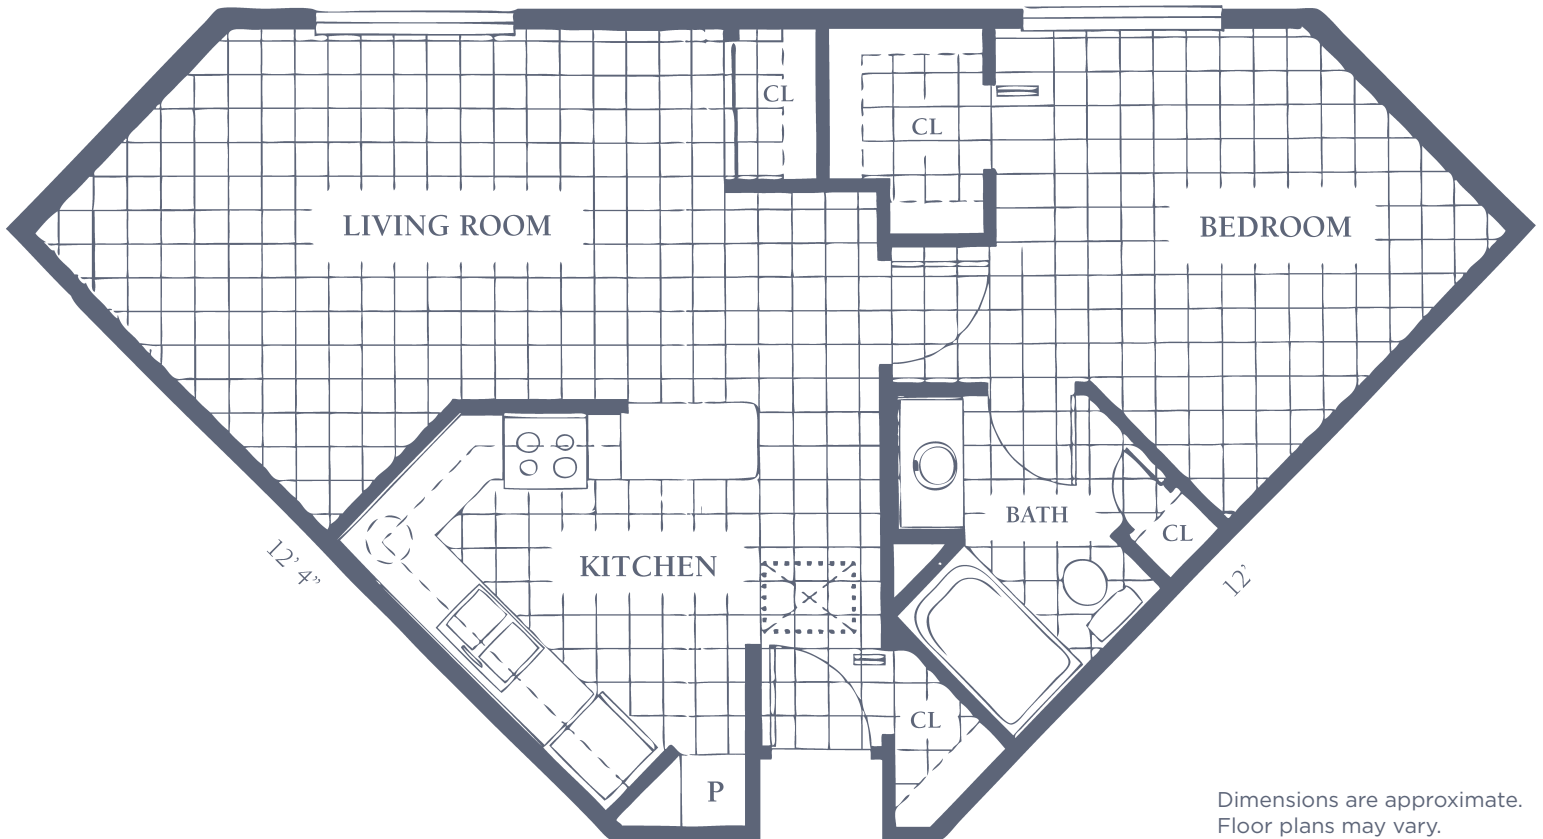

Freedom Village

145 Columbia Ave. • Holland, MI 49423
616-820-7400 • FVHollandSeniorLiving.com

Managed by  Life Care Services® 

Lincoln F

Deluxe One Bedroom • Two Bath with Den
1,288 sq. ft. (not including patio)

Dimensions are approximate.
Floor plans may vary.

Freedom Village

145 Columbia Ave. • Holland, MI 49423
616-820-7400 • FVHollandSeniorLiving.com

Managed by  Life Care Services®

Williamsburg B Unit

One Bedroom • One Bath • 730 sq. ft.

Freedom Village

145 Columbia Ave. • Holland, MI 49423
616-820-7400 • FVHollandSeniorLiving.com

Managed by  Life Care Services® 

Williamsburg C Unit

Large One Bedroom • One Bath with Den • 970.4 sq. ft. (not including patio)

Freedom Village

145 Columbia Ave. • Holland, MI 49423
616-820-7400 • FVHollandSeniorLiving.com

Managed by  Life Care Services®

 EQUAL HOUSING OPPORTUNITY

Williamsburg D Unit

Large One Bedroom • Two Bath with Den • 1,097.8 sq. ft. (not including patio)