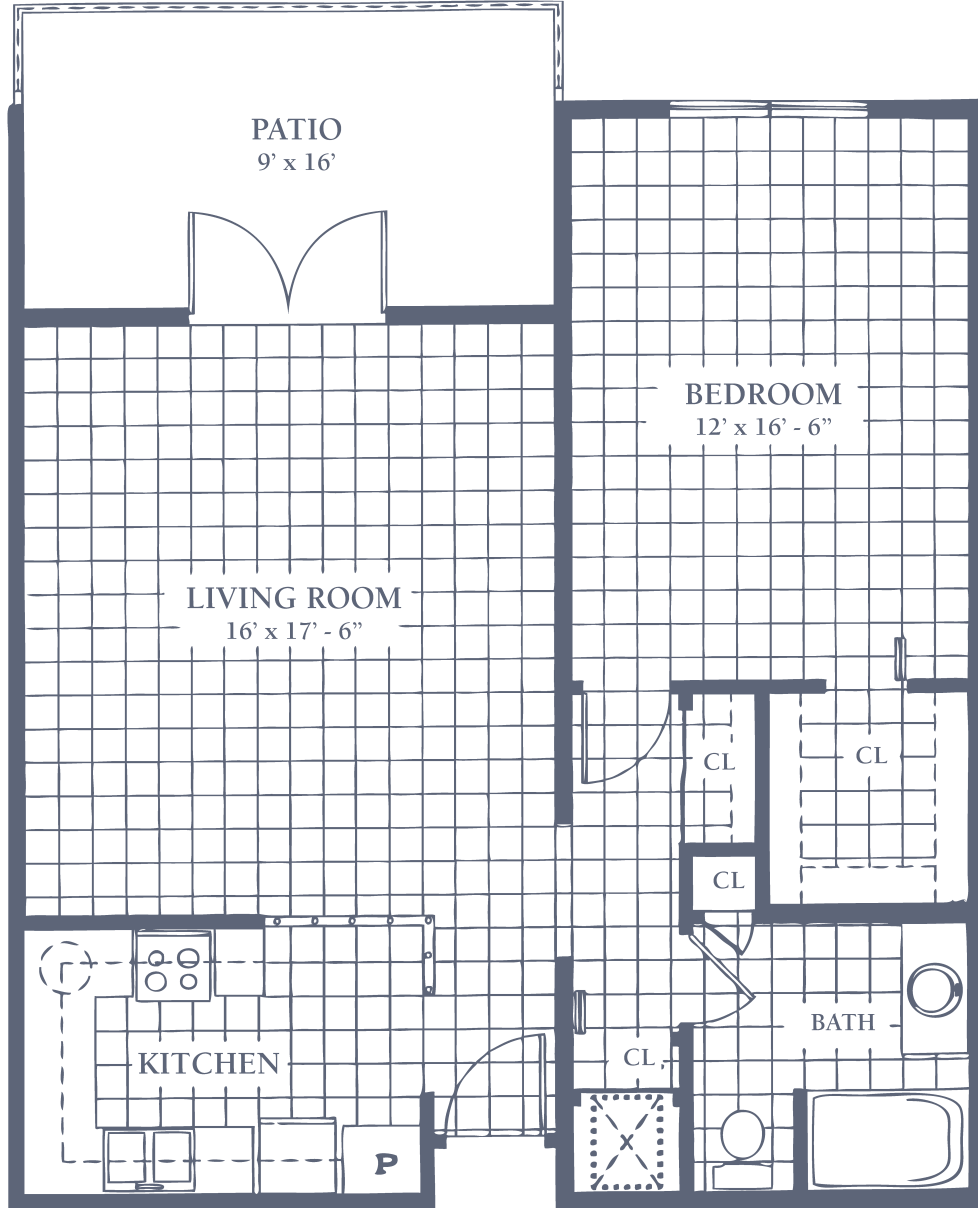

Standard A Unit

Studio • 510.8 sq. ft. (not including patio)

Dimensions are approximate.
Floor plans may vary.

Freedom Village

145 Columbia Ave. • Holland, MI 49423
616-820-7400 • FVHollandSeniorLiving.com

Managed by  Life Care Services®

Standard B Unit

One Bedroom • One Bath • 712.2 sq. ft. (not including patio)

Dimensions are approximate.
Floor plans may vary.

Freedom Village

145 Columbia Ave. • Holland, MI 49423
616-820-7400 • FVHollandSeniorLiving.com

Standard C Unit

Large One Bedroom • One Bath • 813.4 sq. ft. (not including patio)

Dimensions are approximate.
Floor plans may vary.

Freedom Village

145 Columbia Ave. • Holland, MI 49423
616-820-7400 • FVHollandSeniorLiving.com

Managed by  Life Care Services® 

Standard D Unit

Large One Bedroom • Two Bath • 940.8 sq. ft. (not including patio)

Dimensions are approximate.
Floor plans may vary.

Freedom Village

145 Columbia Ave. • Holland, MI 49423
616-820-7400 • FVHollandSeniorLiving.com