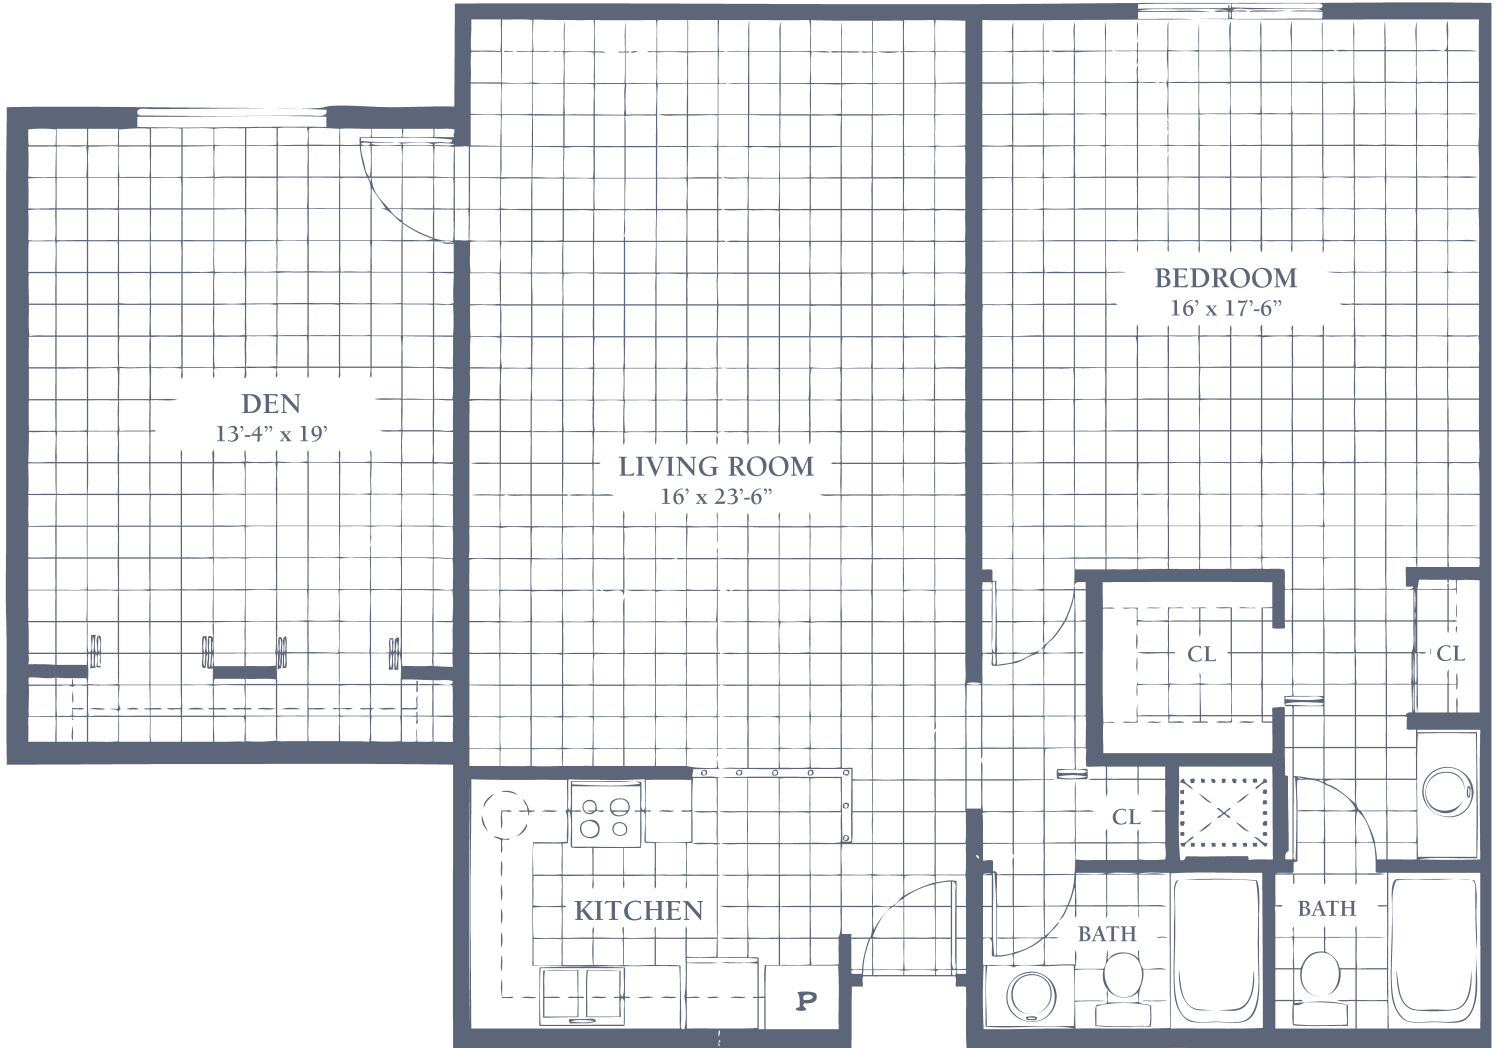

Dimensions are approximate.
Floor plans may vary.

Freedom Village

145 Columbia Ave. • Holland, MI 49423
616-820-7400 • FVHollandSeniorLiving.com

Managed by  Life Care Services® 

Williamsburg E Unit

Deluxe One Bedroom • Two Bath with Den • 1,303.8 sq. ft.