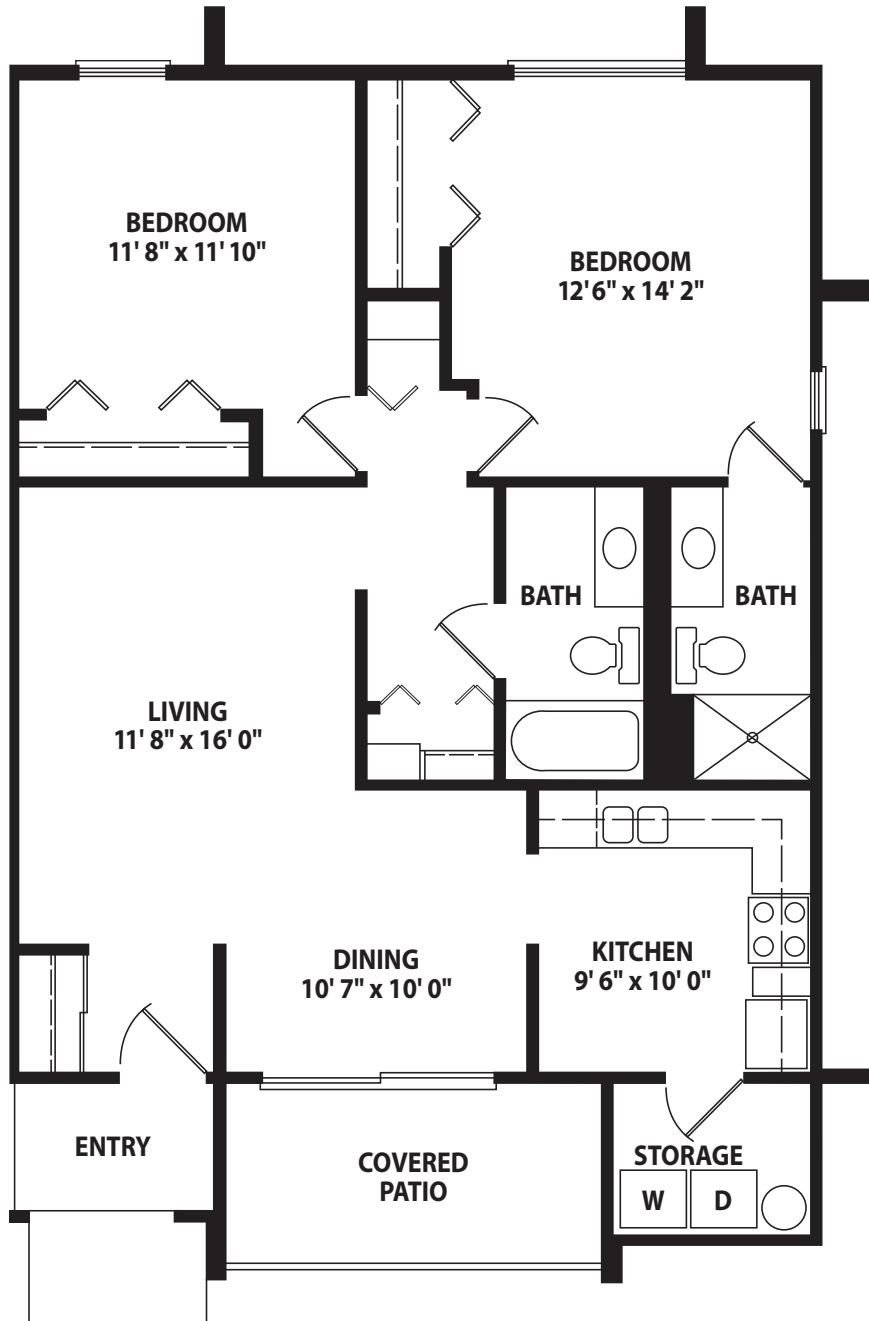

Garden Homes

Two Bedroom Casa Real

Friendship Village
TEMPE

2645 East Southern Avenue
Tempe, Arizona 85282
480-831-5000 • 1-800-824-1112
www.friendshipvillageaz.com

  Managed by  Life Care Services™

Friendship Village Tempe offers a wide variety of floor plans.
Actual dimensions may vary slightly. Floor plans subject to change.