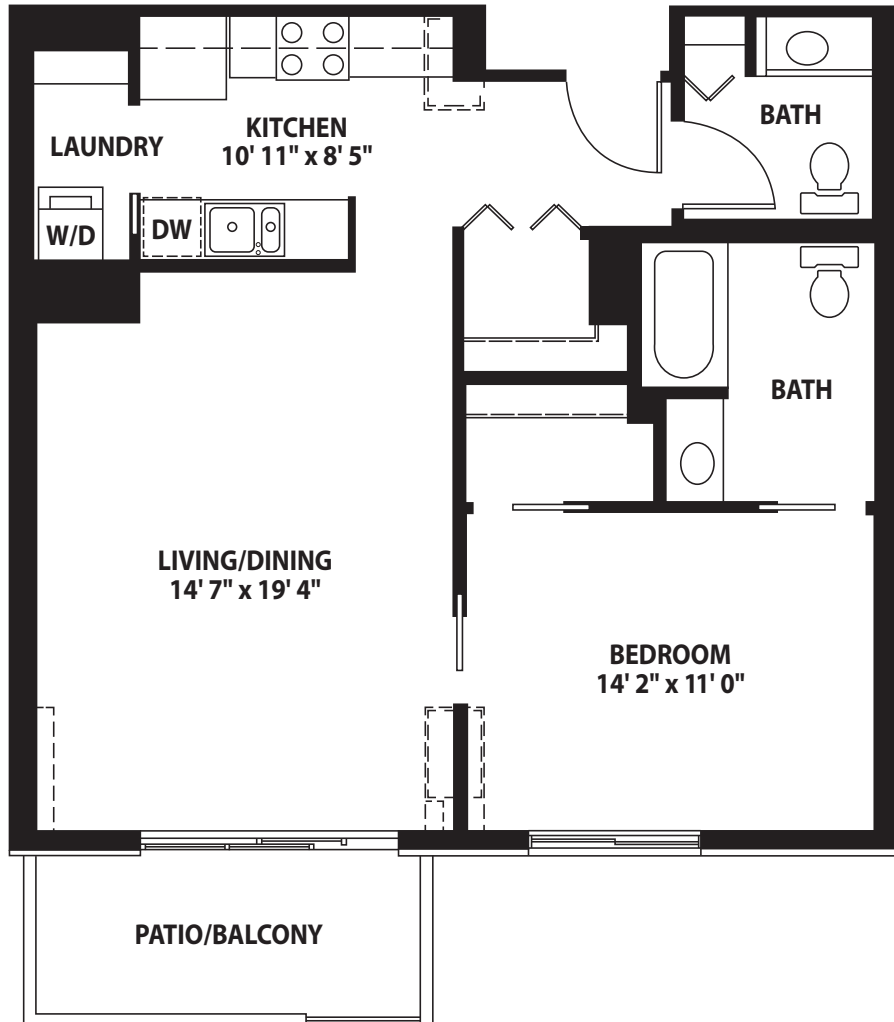

Apartment Homes

One Bedroom Amistad

Friendship
Village
TEMPE

2645 East Southern Avenue
Tempe, Arizona 85282
480-831-5000 • 1-800-824-1112
www.friendshipvillageaz.com

Managed by  Life Care Services™

Friendship Village Tempe offers a wide variety of floor plans.
Actual dimensions may vary slightly. Floor plans subject to change.