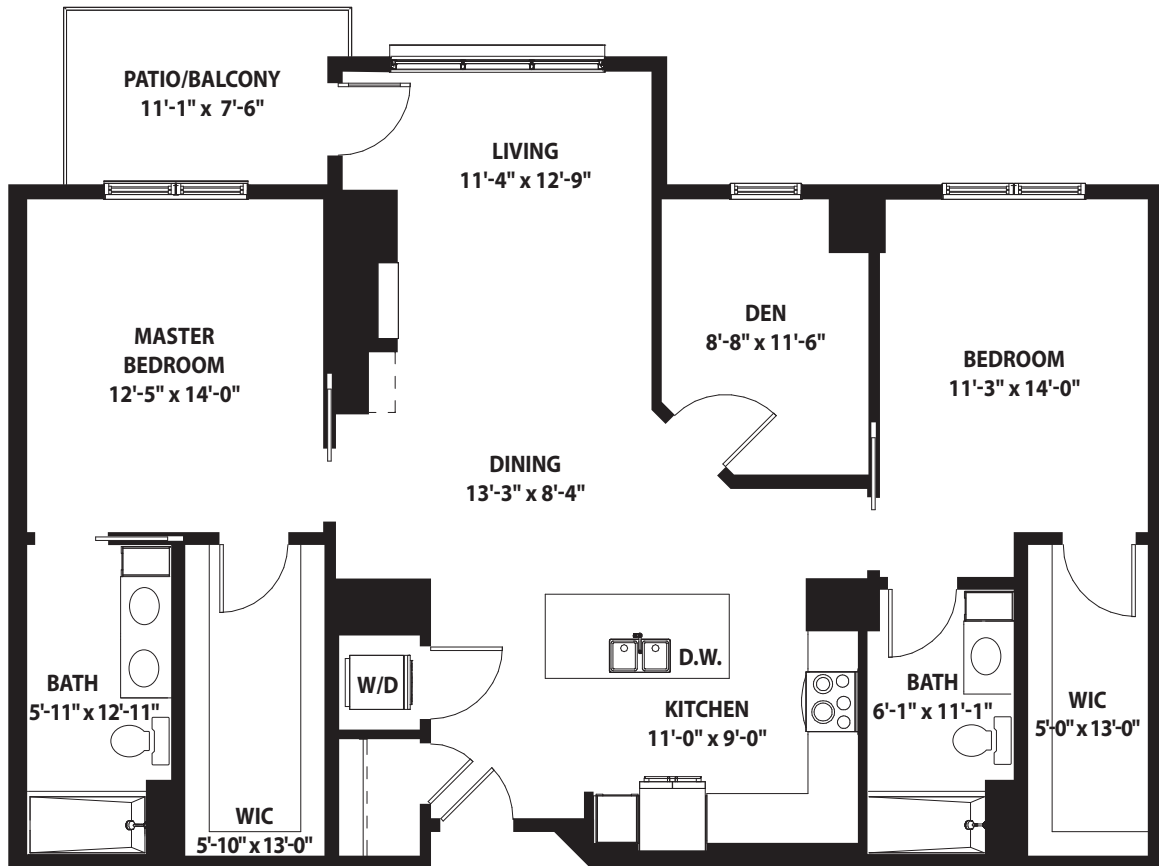

## Two Bedroom + Den

Managed by  Life Care Services®

Friendship Village Tempe offers a wide variety of floor plans.  
1/8 inch scale. Actual dimensions may vary slightly. Floor plans subject to change.

Friendship  
Village  
TEMPE