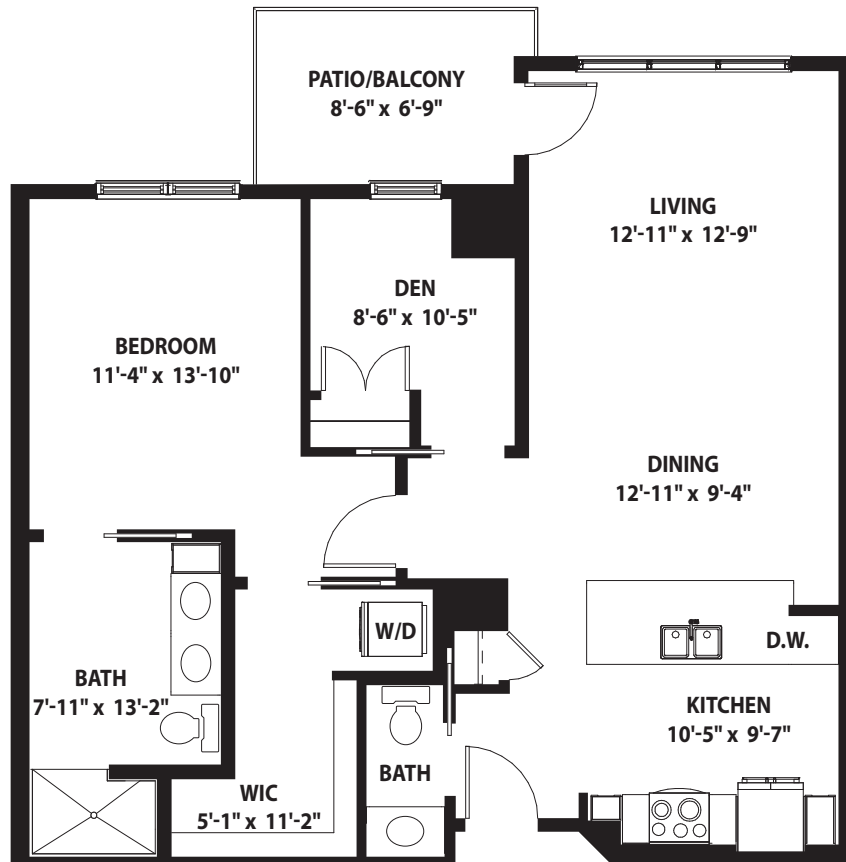

Encanto

One Bedroom + Den

Friendship Village
TEMPE

2645 East Southern Avenue
Tempe, Arizona 85282
480-831-5000 • 1-800-824-1112
FriendshipVillageAZ.com

  Managed by  Life Care Services®

Friendship Village Tempe offers a wide variety of floor plans.
1/8 inch scale. Actual dimensions may vary slightly. Floor plans subject to change.