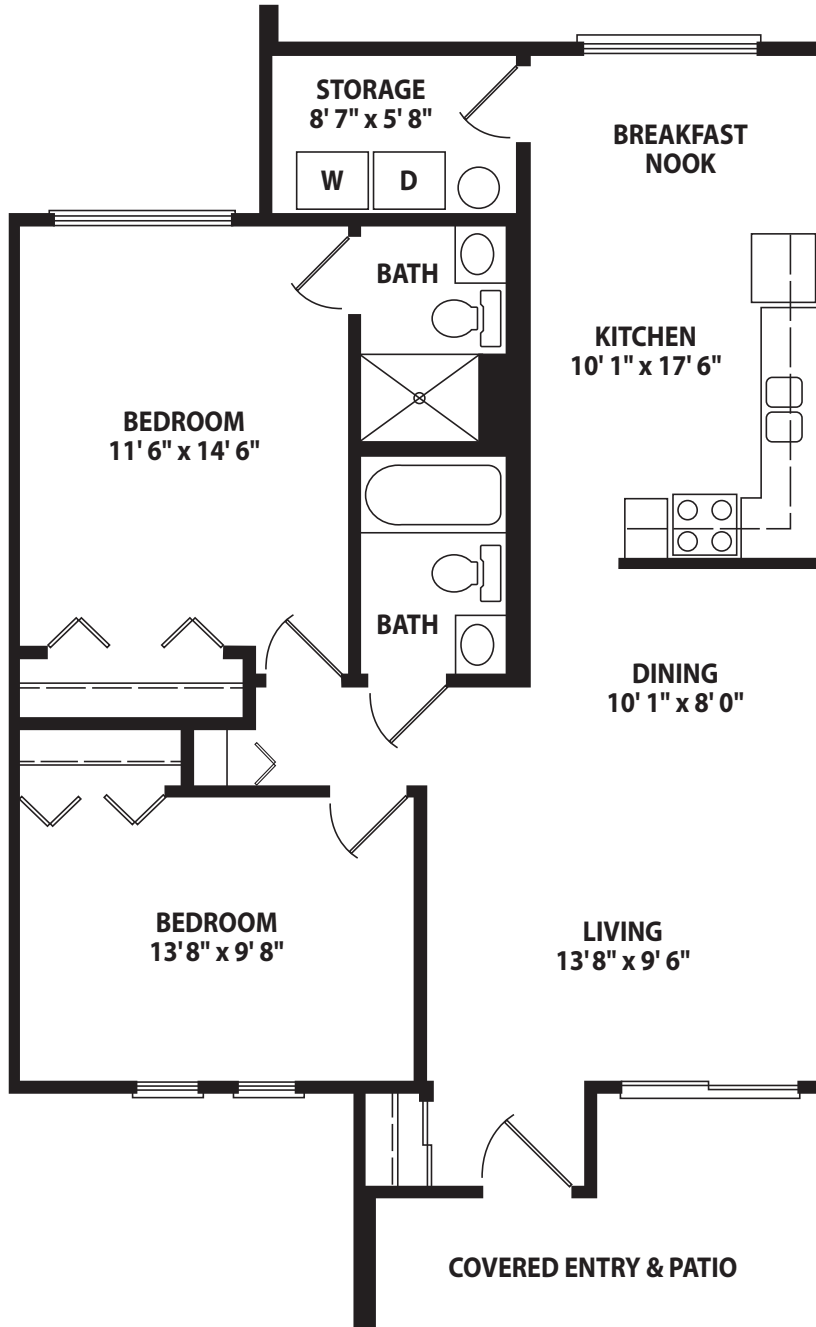

Garden Homes

Two Bedroom Casa Sonrisas

Friendship Village
TEMPE

2645 East Southern Avenue
Tempe, Arizona 85282
480-831-5000 • 1-800-824-1112
www.friendshipvillageaz.com

  Managed by  Life Care Services™

Friendship Village Tempe offers a wide variety of floor plans.
Actual dimensions may vary slightly. Floor plans subject to change.