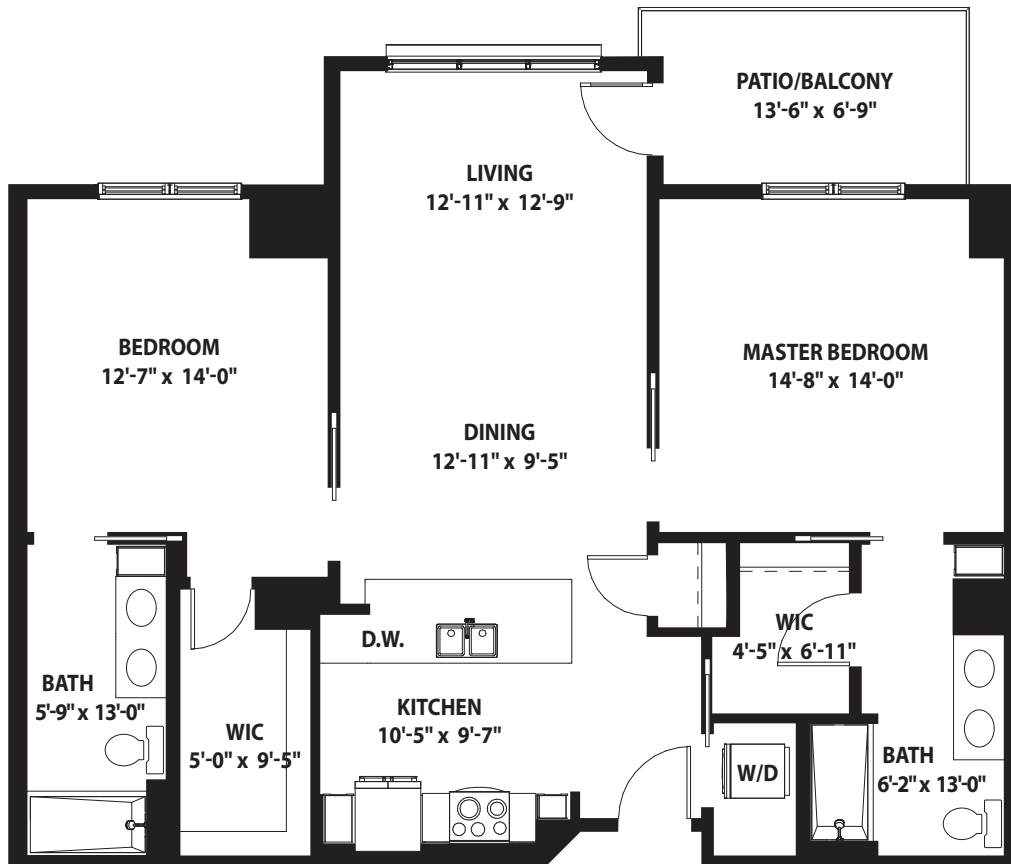

Mohave

Two Bedroom Deluxe

Managed by  Life Care Services®

Friendship Village Tempe offers a wide variety of floor plans.
1/8 inch scale. Actual dimensions may vary slightly. Floor plans subject to change.