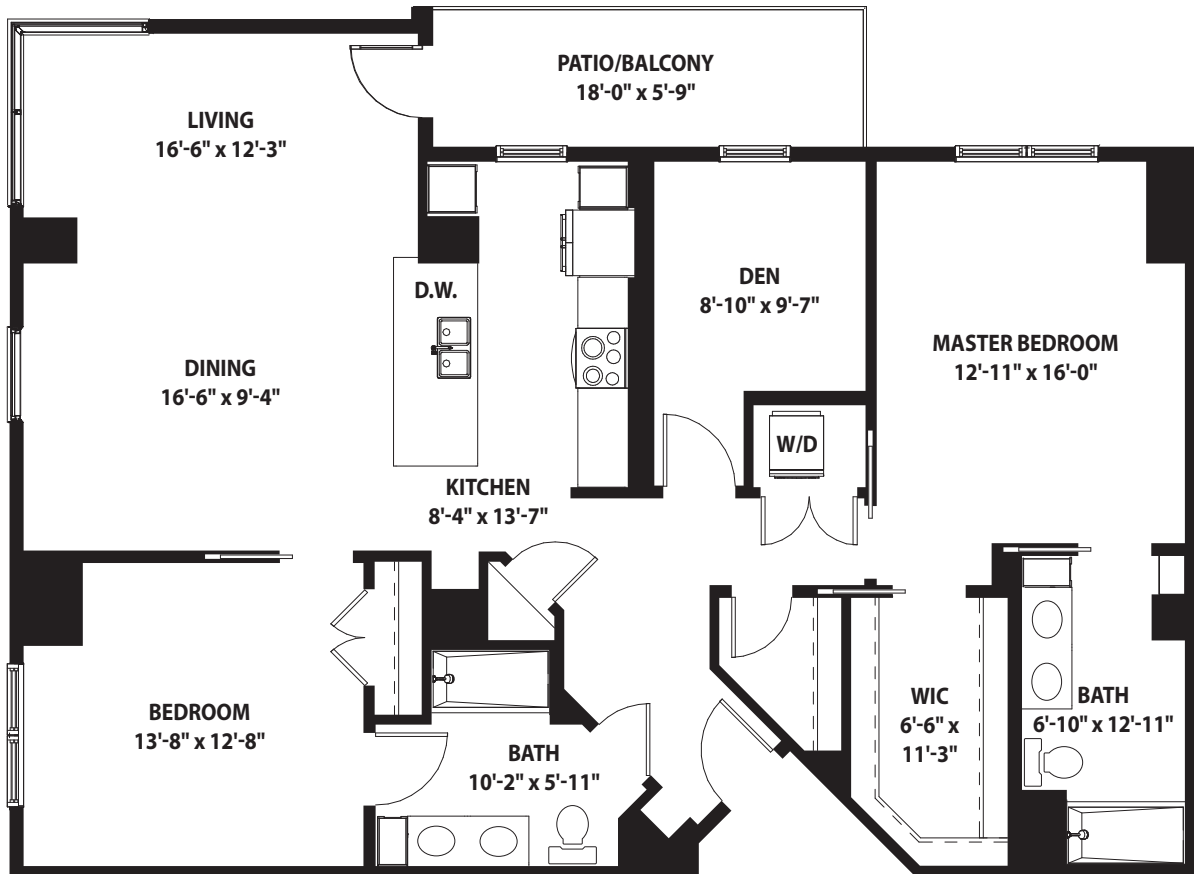

Saguaro

Two Bedroom + Den

Managed by  Life Care Services®

Friendship Village Tempe offers a wide variety of floor plans.
1/8 inch scale. Actual dimensions may vary slightly. Floor plans subject to change.