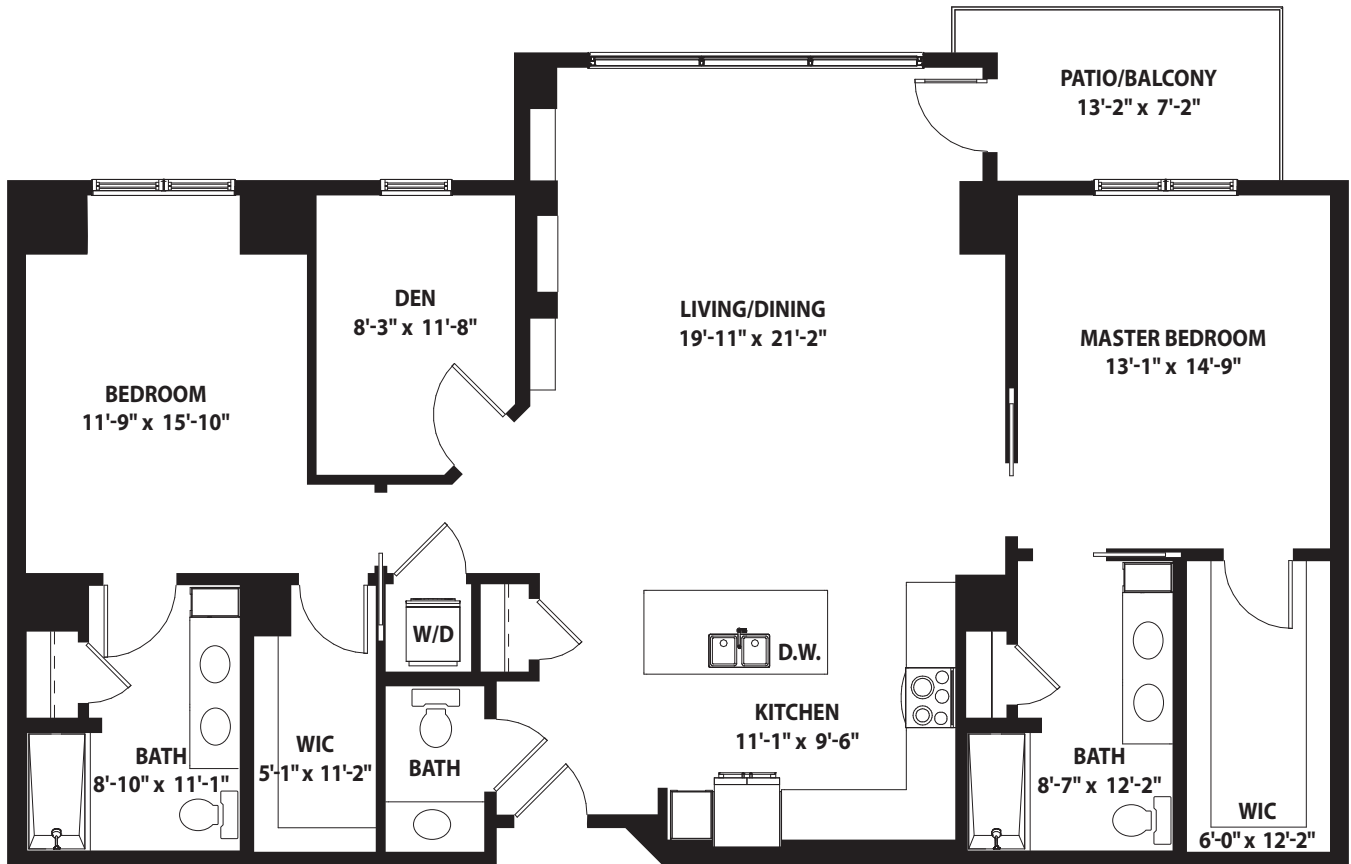

Casa Grande

Two Bedroom + Den

Managed by  Life Care Services®

Friendship Village Tempe offers a wide variety of floor plans.
1/8 inch scale. Actual dimensions may vary slightly. Floor plans subject to change.