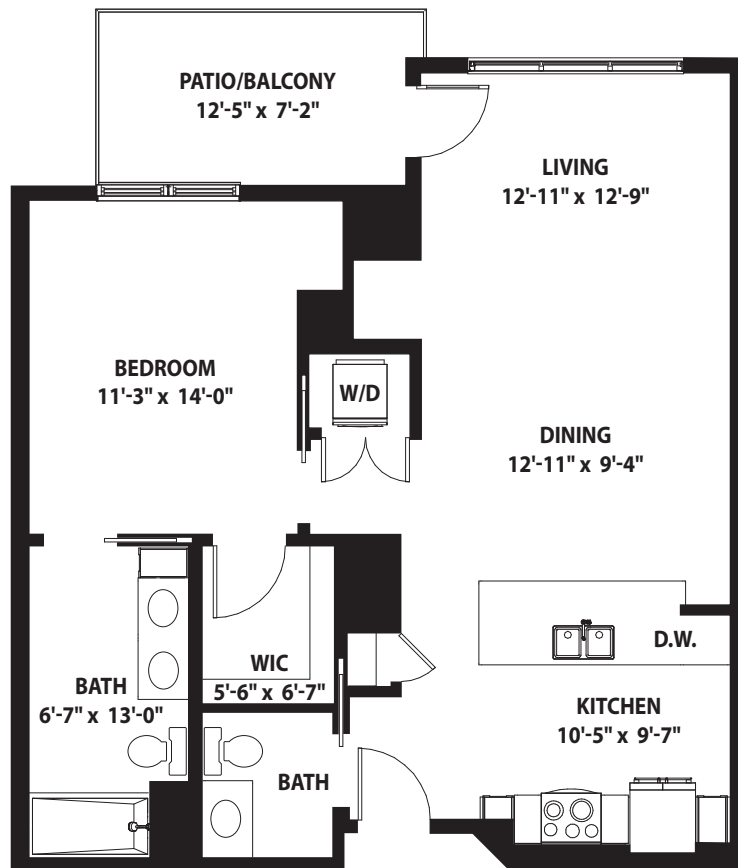

## One Bedroom

Managed by  Life Care Services®

Friendship Village Tempe offers a wide variety of floor plans.  
1/8 inch scale. Actual dimensions may vary slightly. Floor plans subject to change.

Friendship  
Village  
TEMPE