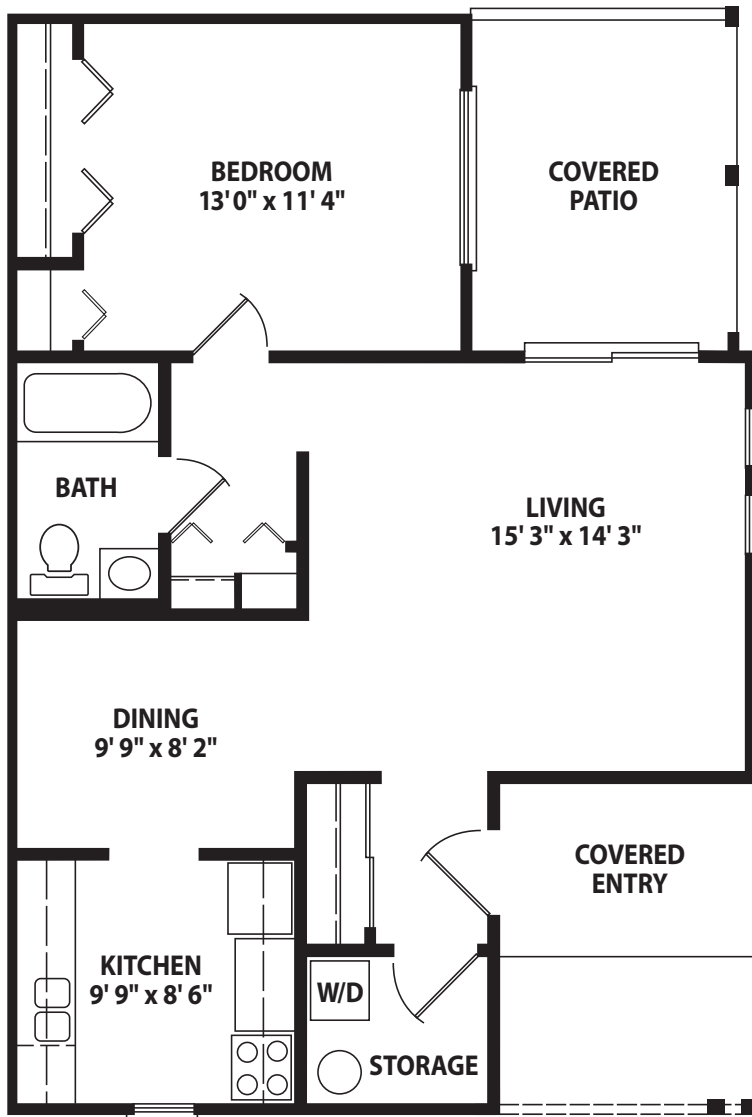

Garden Homes

One Bedroom Casa Brisas

Friendship Village
TEMPE

2645 East Southern Avenue
Tempe, Arizona 85282
480-831-5000 • 1-800-824-1112
www.friendshipvillageaz.com

  Managed by  Life Care Services™

Friendship Village Tempe offers a wide variety of floor plans.
Actual dimensions may vary slightly. Floor plans subject to change.