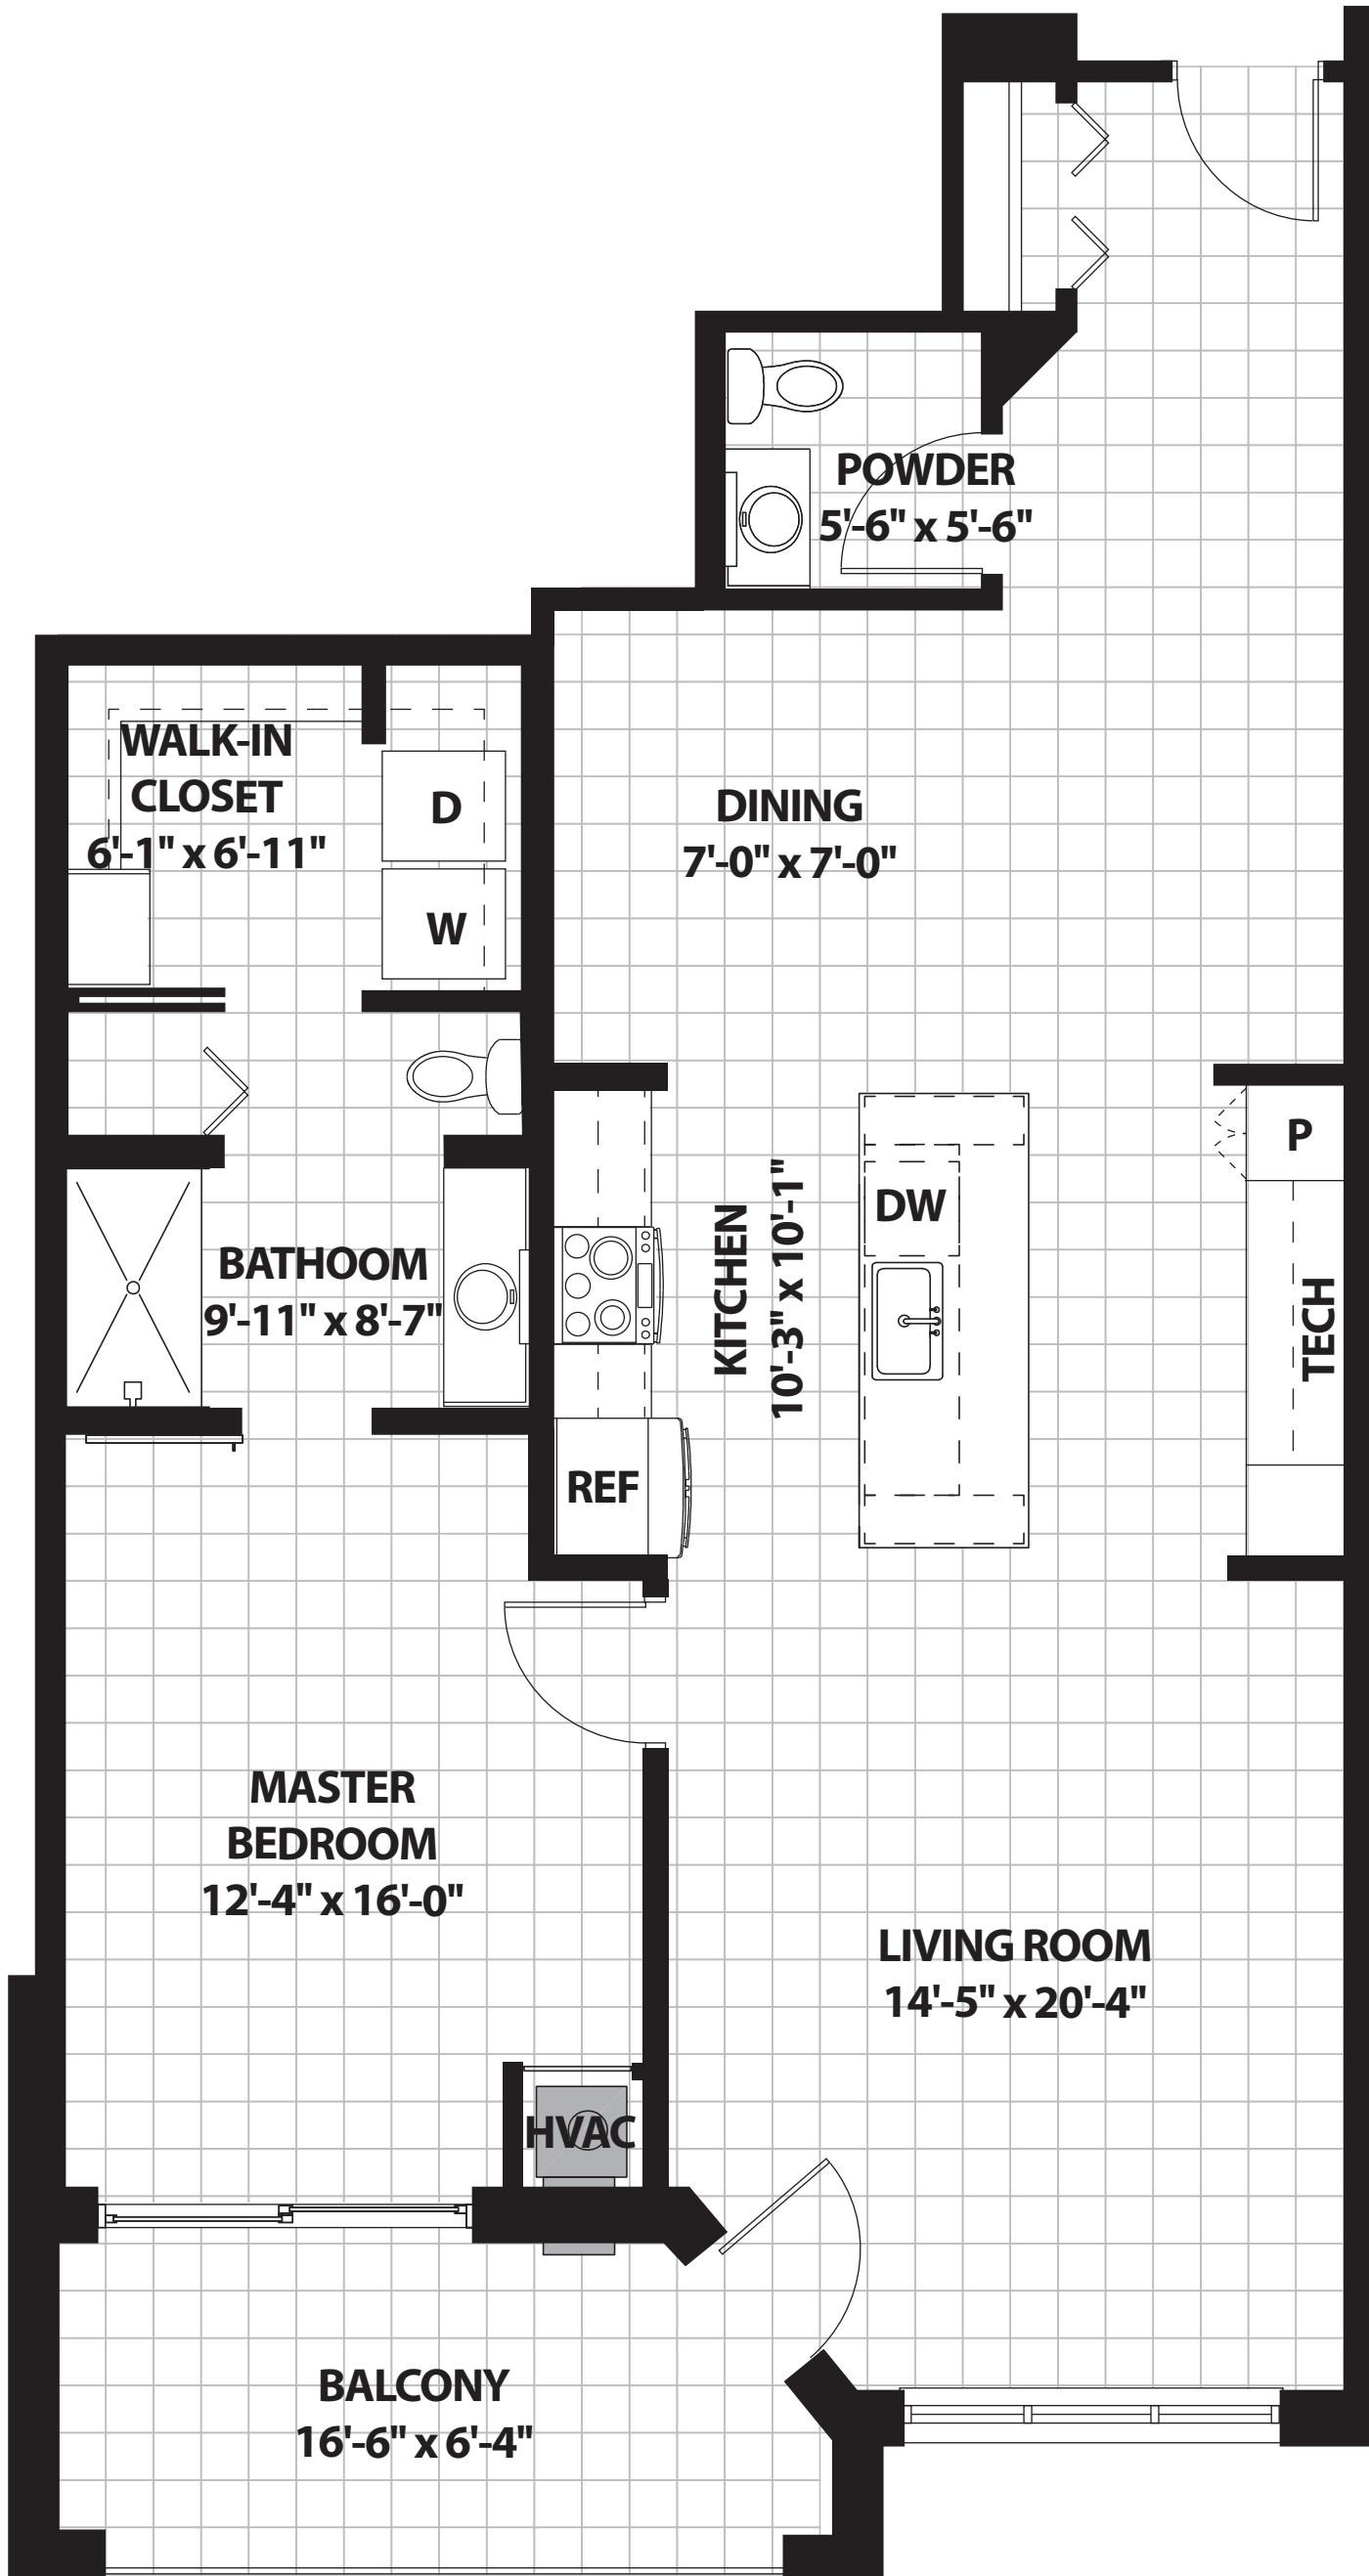

Weaver

1 Bedroom | 1.5 Bathrooms

1,030 Sq. Ft.

8100 Highwood Drive
Bloomington, MN 55438

952.646.9193

FriendshipVillageMN.com

FRIENDSHIP VILLAGE
OF BLOOMINGTON

A LIFESPACE COMMUNITY®