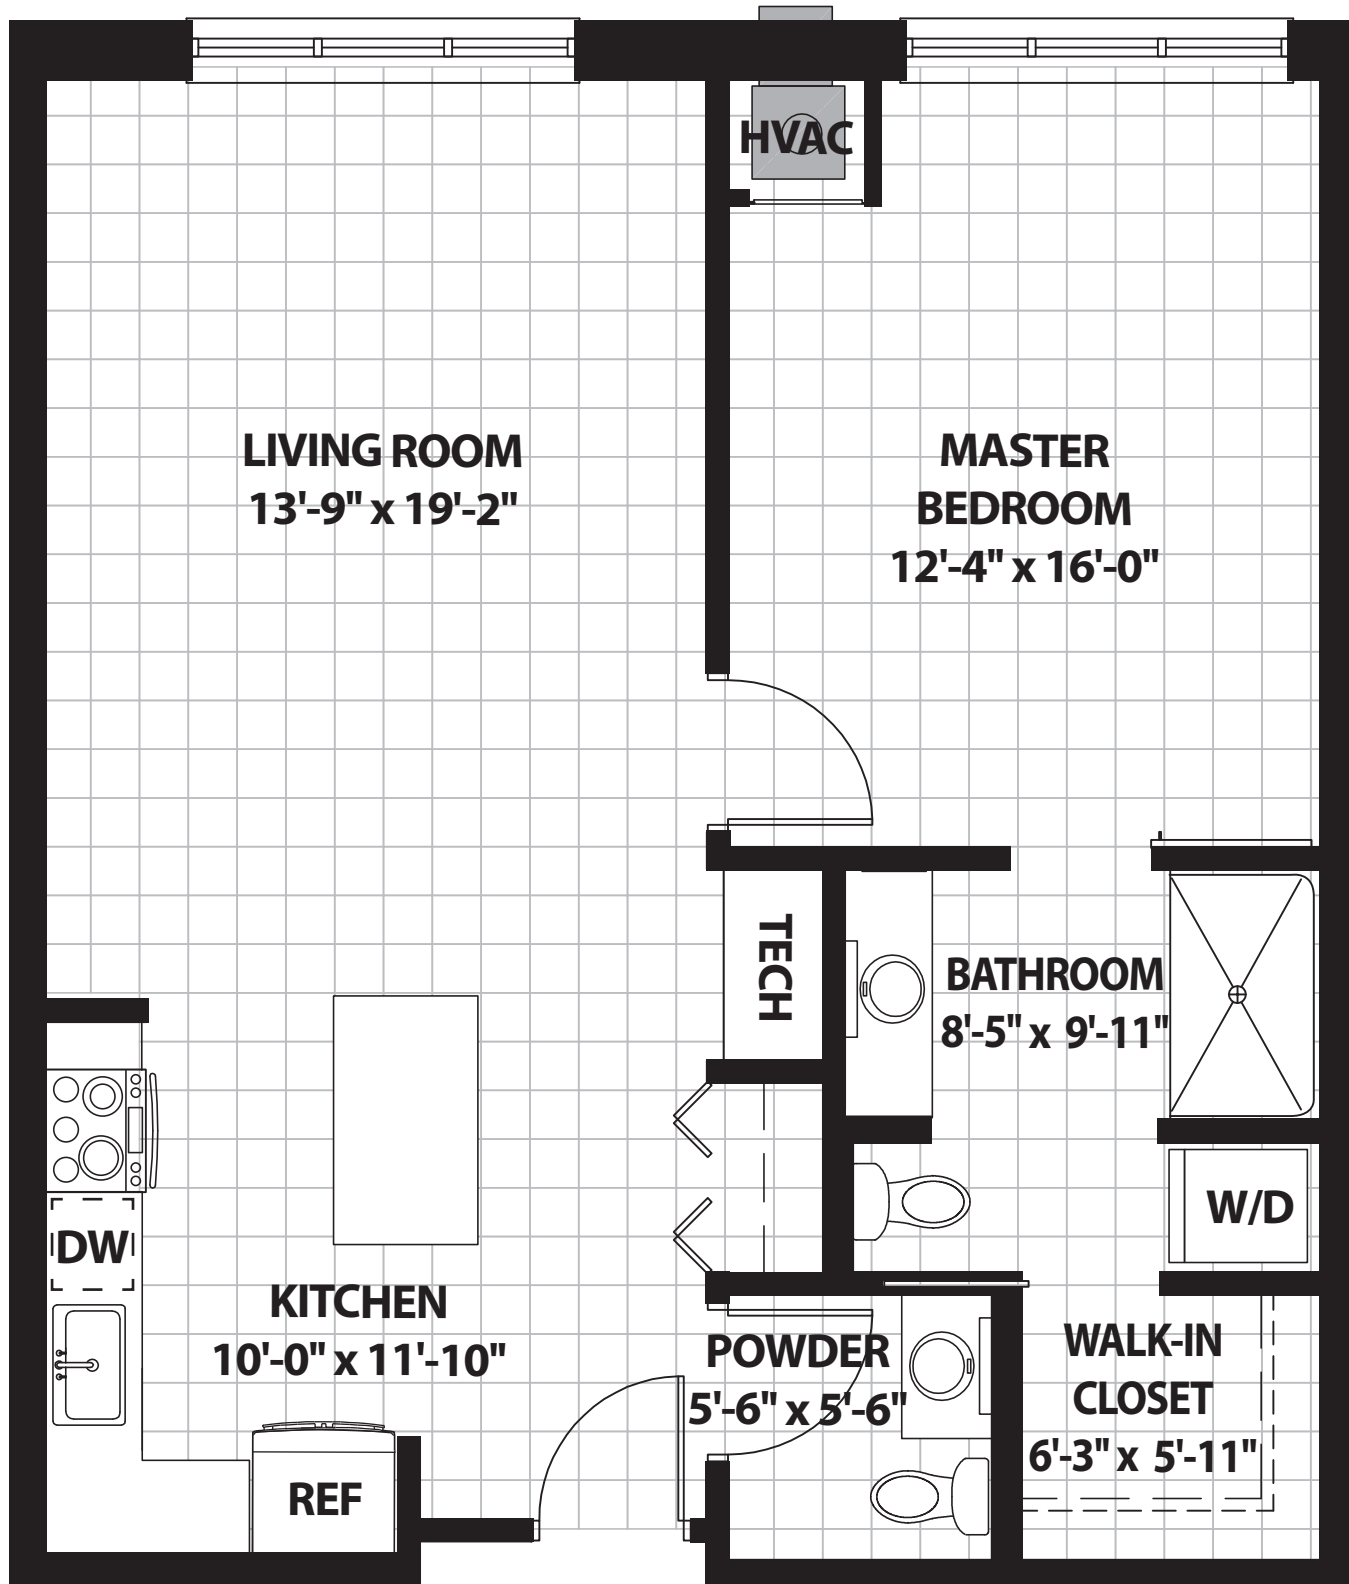

Orchard

1 Bedroom | 1.5 Bathrooms

788 Sq. Ft.

8100 Highwood Drive
Bloomington, MN 55438

952.646.9193

FriendshipVillageMN.com

FRIENDSHIP VILLAGE
OF BLOOMINGTON

A LIFESPACE COMMUNITY®