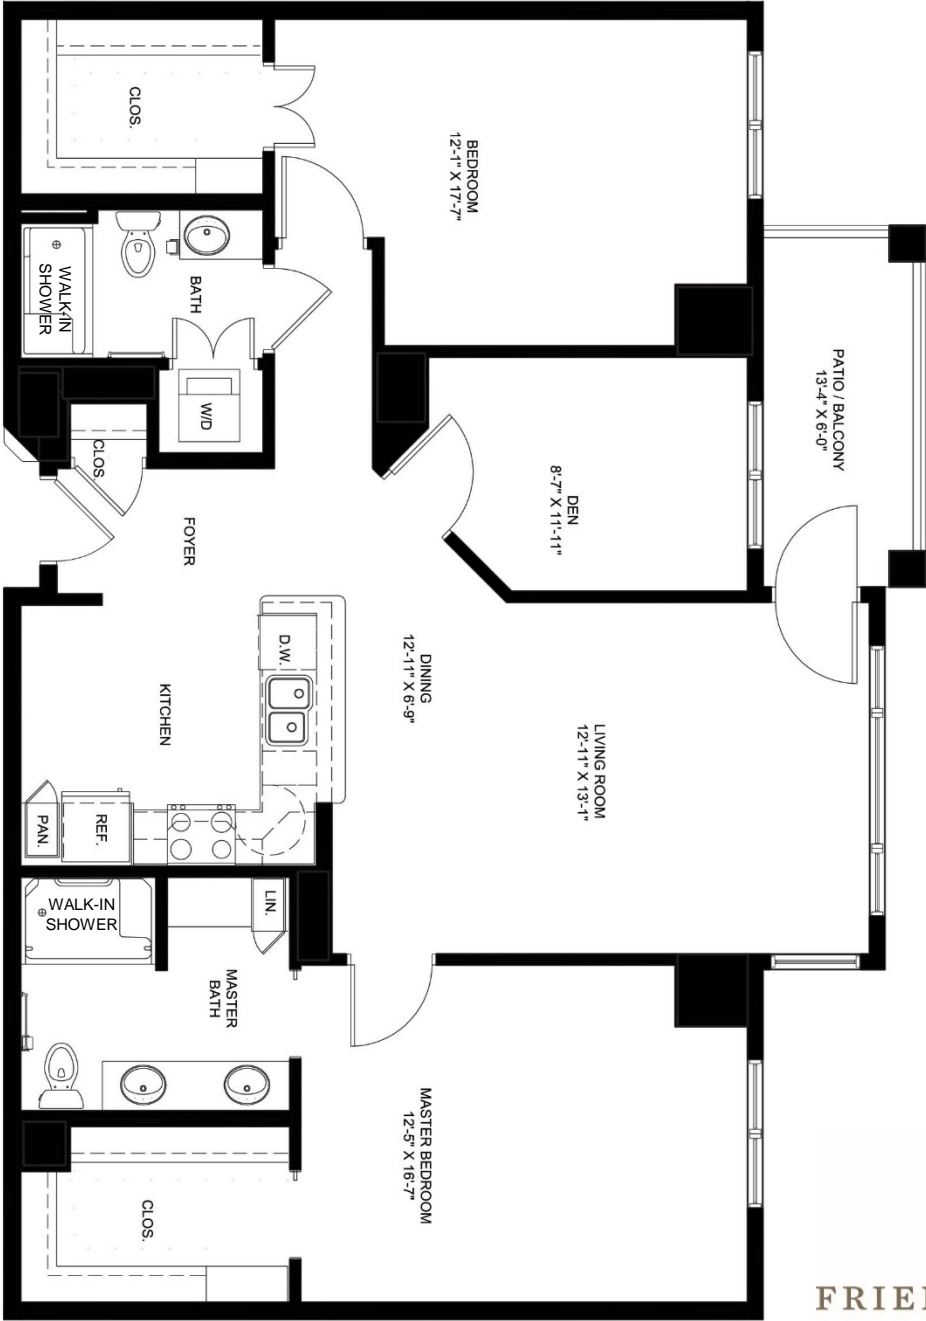

# GEORGETOWN

TWO BEDROOM / TWO BATH APARTMENT HOME WITH DEN (1,368 SQ. FT.)  
ROCKHURST BUILDING AT FRIENDSHIP VILLAGE CHESTERFIELD

FRIENDSHIP VILLAGE  
CHESTERFIELD

*Faithfully Serving Seniors Since 1975*