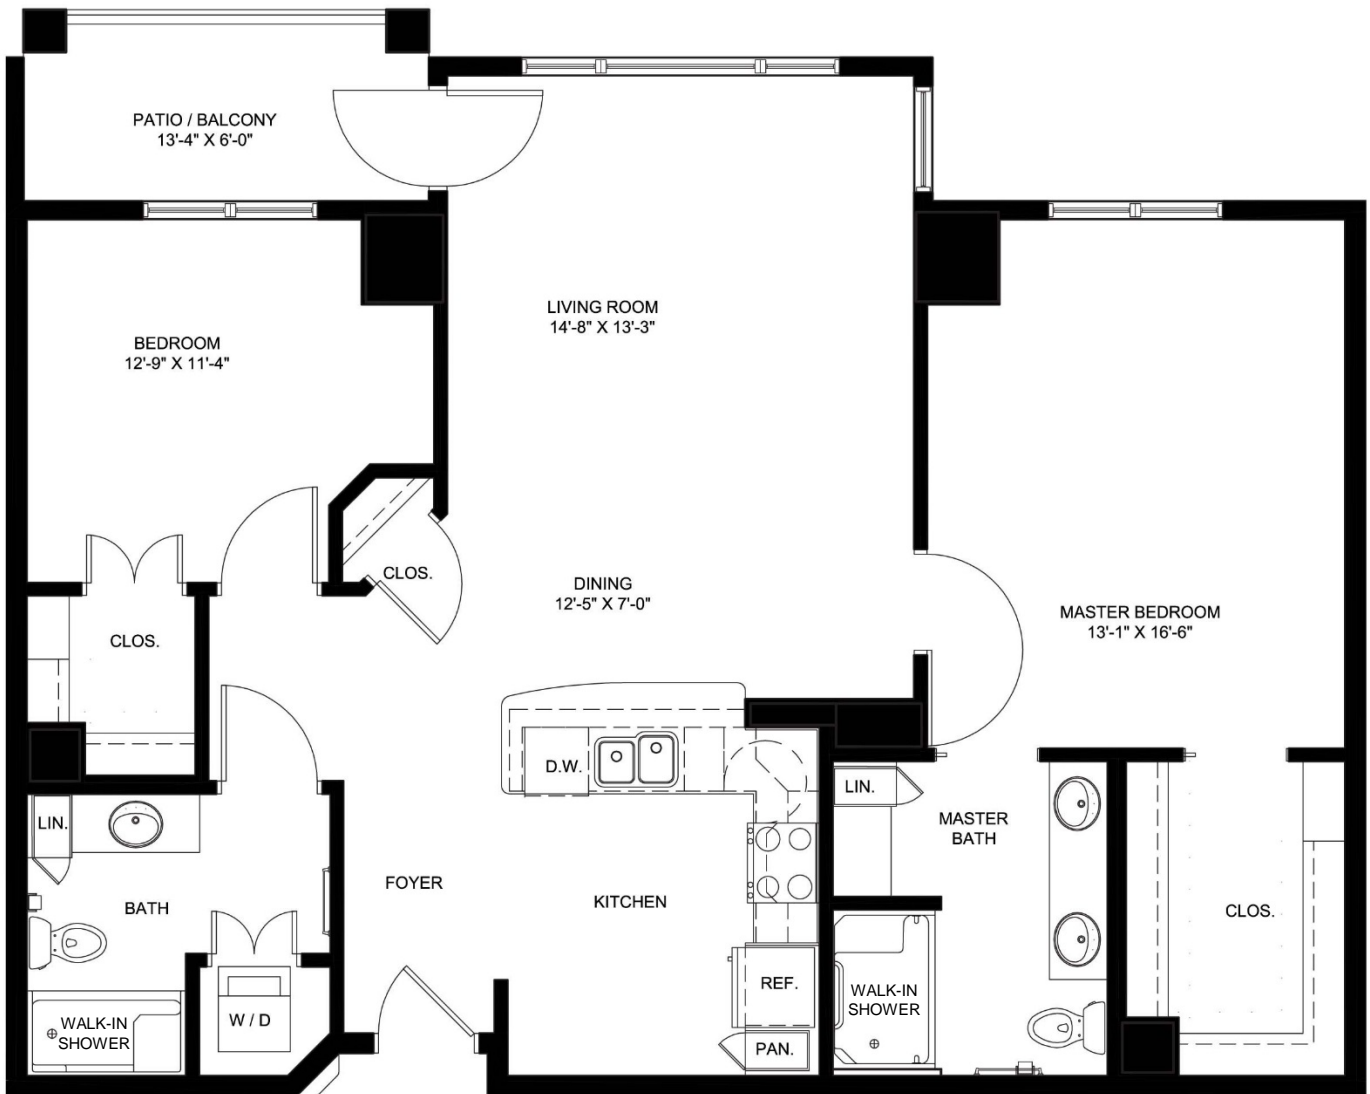

EMORY

TWO BEDROOM / TWO BATH APARTMENT HOME (1,211 SQ. FT.)
ROCKHURST BUILDING AT FRIENDSHIP VILLAGE CHESTERFIELD

FRIENDSHIP VILLAGE

CHESTERFIELD

Faithfully Serving Seniors Since 1975

15201 Olive Boulevard · Chesterfield, Missouri 63017 · 636-532-1515 phone
www.FriendshipVillageSTL.com/Chesterfield