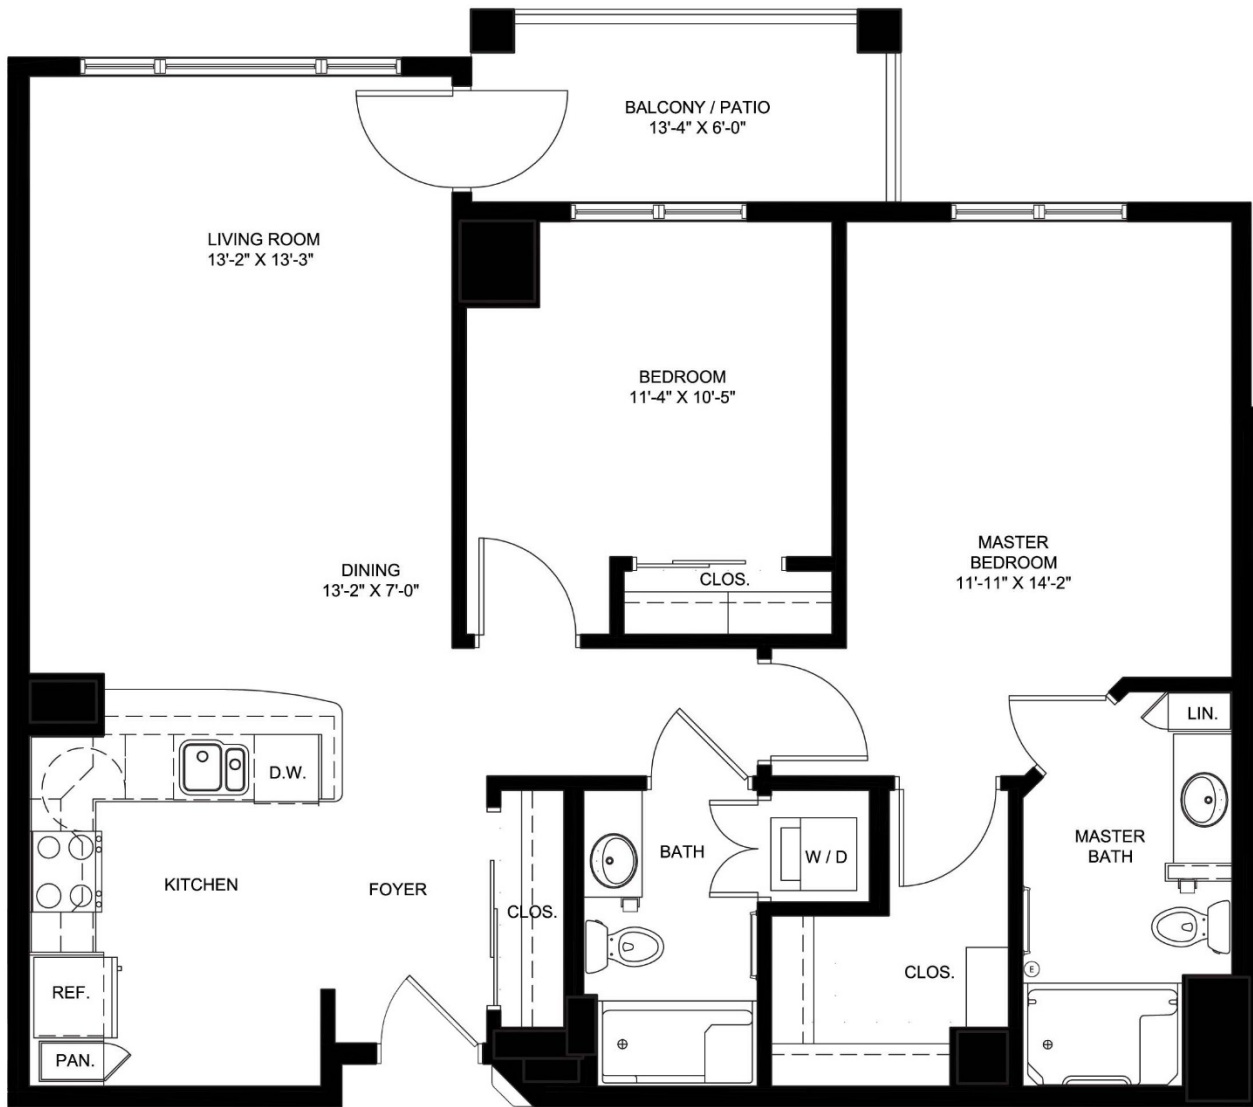

DARTMOUTH

TWO BEDROOM / TWO BATH APARTMENT HOME (1,096 SQ. FT.)
ROCKHURST BUILDING AT FRIENDSHIP VILLAGE CHESTERFIELD

FRIENDSHIP VILLAGE
CHESTERFIELD

Faithfully Serving Seniors Since 1975