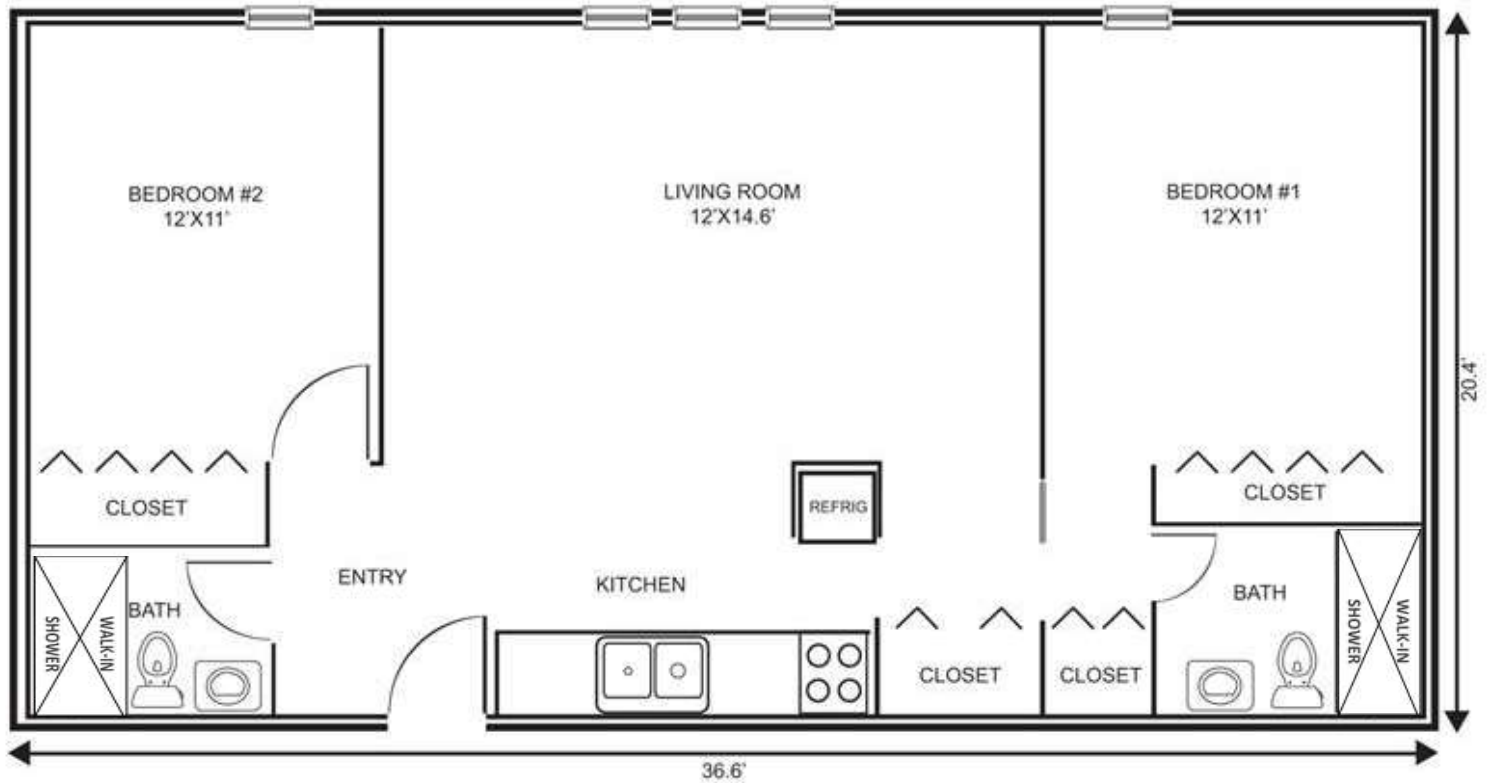

PARKER

TWO BEDROOM CUSTOM APARTMENT HOME (762 SQ. FT.)

OFFERING THE ULTIMATE IN SPACE AND COMFORT

FRIENDSHIP VILLAGE

CHESTERFIELD

Faithfully Serving Seniors Since 1975