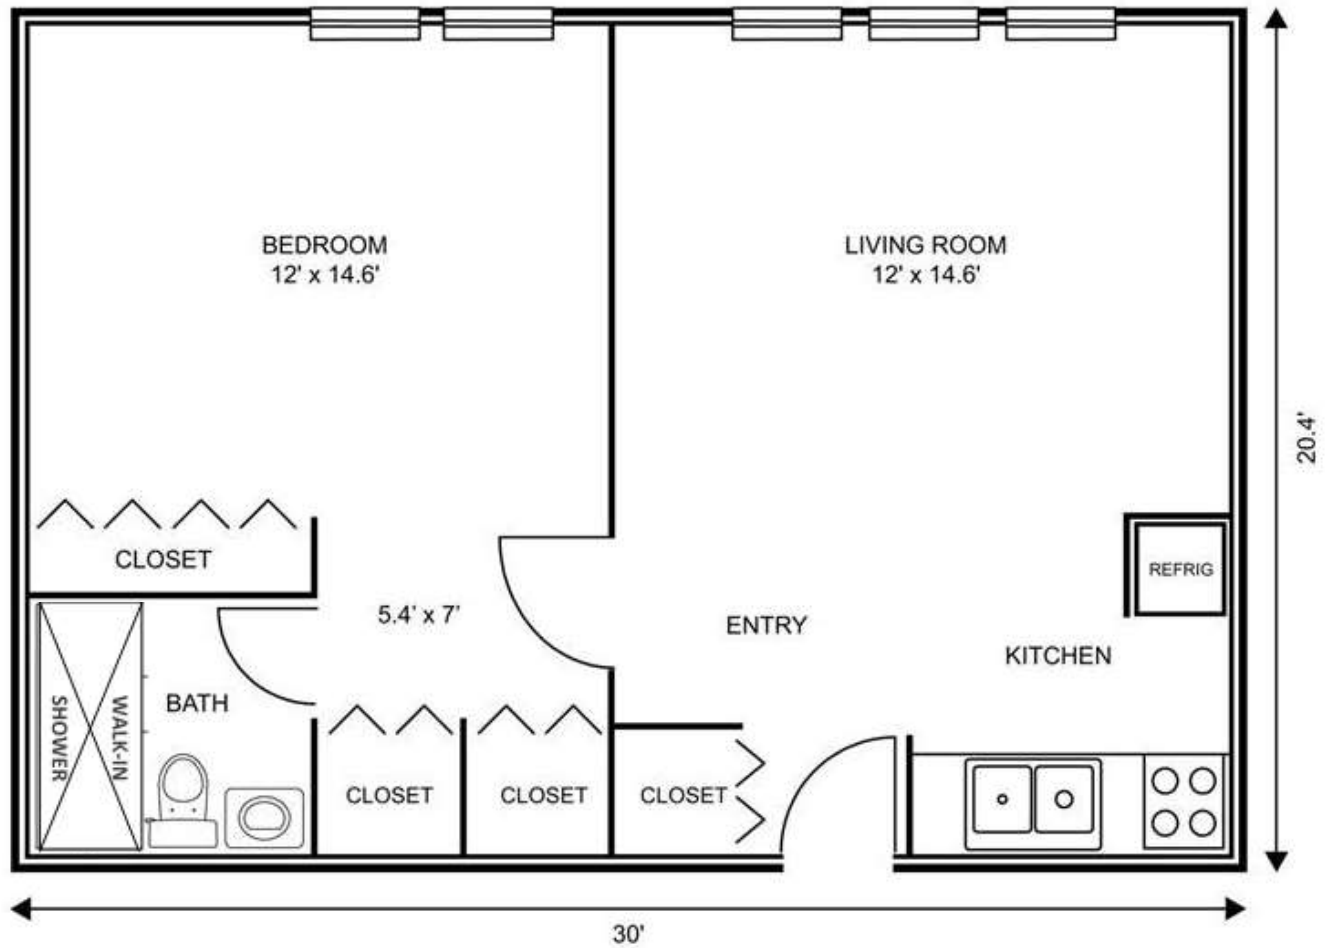

MARQUETTE

ONE BEDROOM APARTMENT HOME (605 SQ. FT.)
OFFERING COMFORTABLE LIVING FOR A SINGLE OR COUPLE

Dimensions & Floor Plans may vary slightly.

FRIENDSHIP VILLAGE

CHESTERFIELD

Faithfully Serving Seniors Since 1975