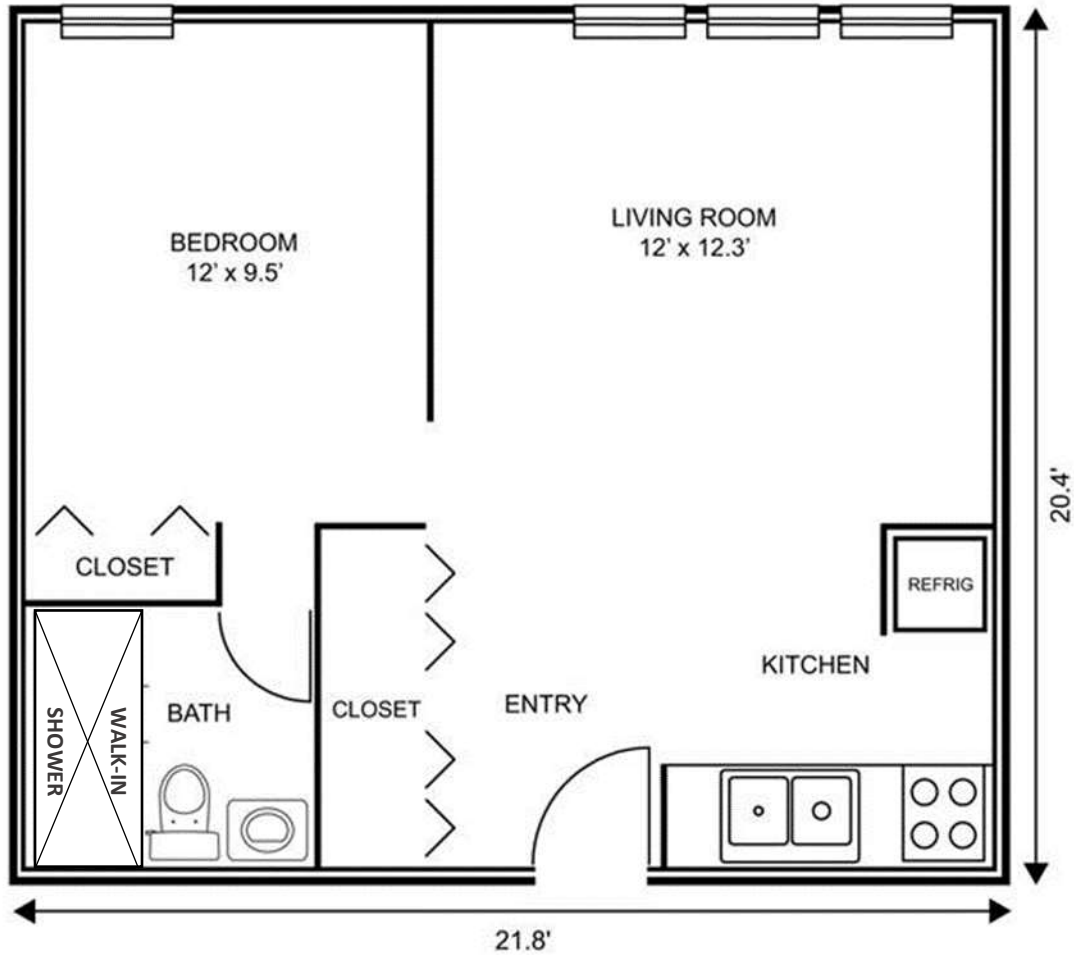

LEHIGH

ALCOVE APARTMENT HOME (457 SQ. FT.)
OFFERING COMFORTABLE AND EFFICIENT LIVING

FRIENDSHIP VILLAGE

CHESTERFIELD

Faithfully Serving Seniors Since 1975

15201 Olive Boulevard • Chesterfield, Missouri 63017 • (636) 532-1515 • FriendshipVillageSTL.com