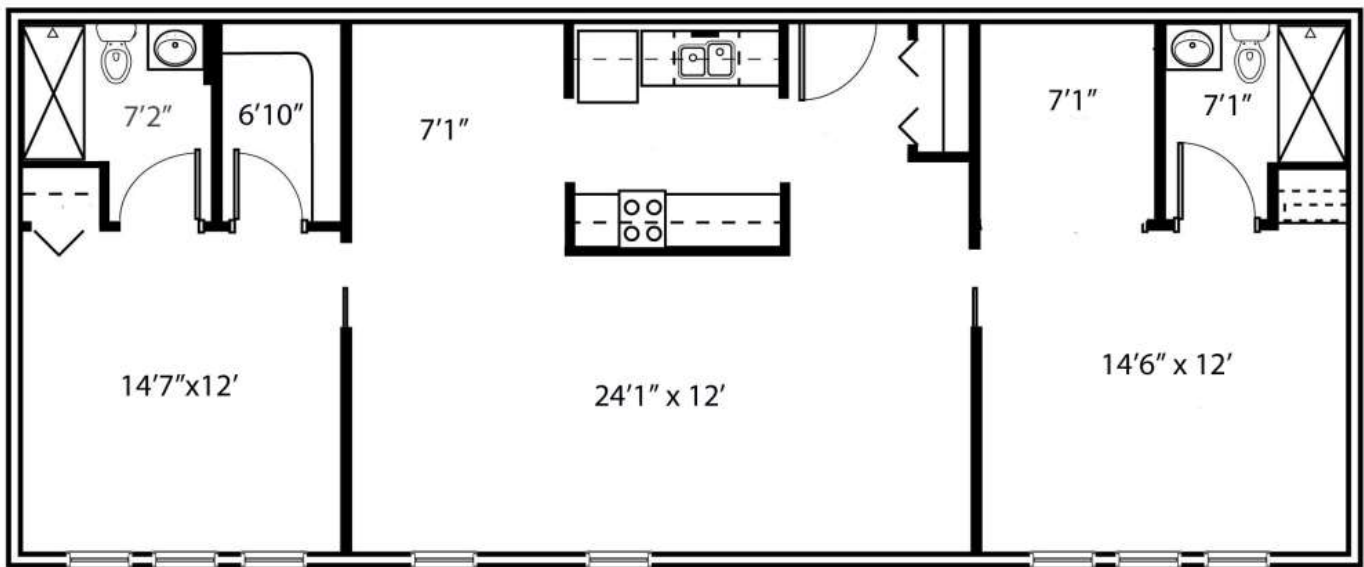

WASHINGTON

TWO BEDROOM CUSTOM APARTMENT HOME (1,066 SQ. FT.)
OFFERING THE ULTIMATE IN SPACE AND COMFORT

FRIENDSHIP VILLAGE
CHESTERFIELD

Faithfully Serving Seniors Since 1975