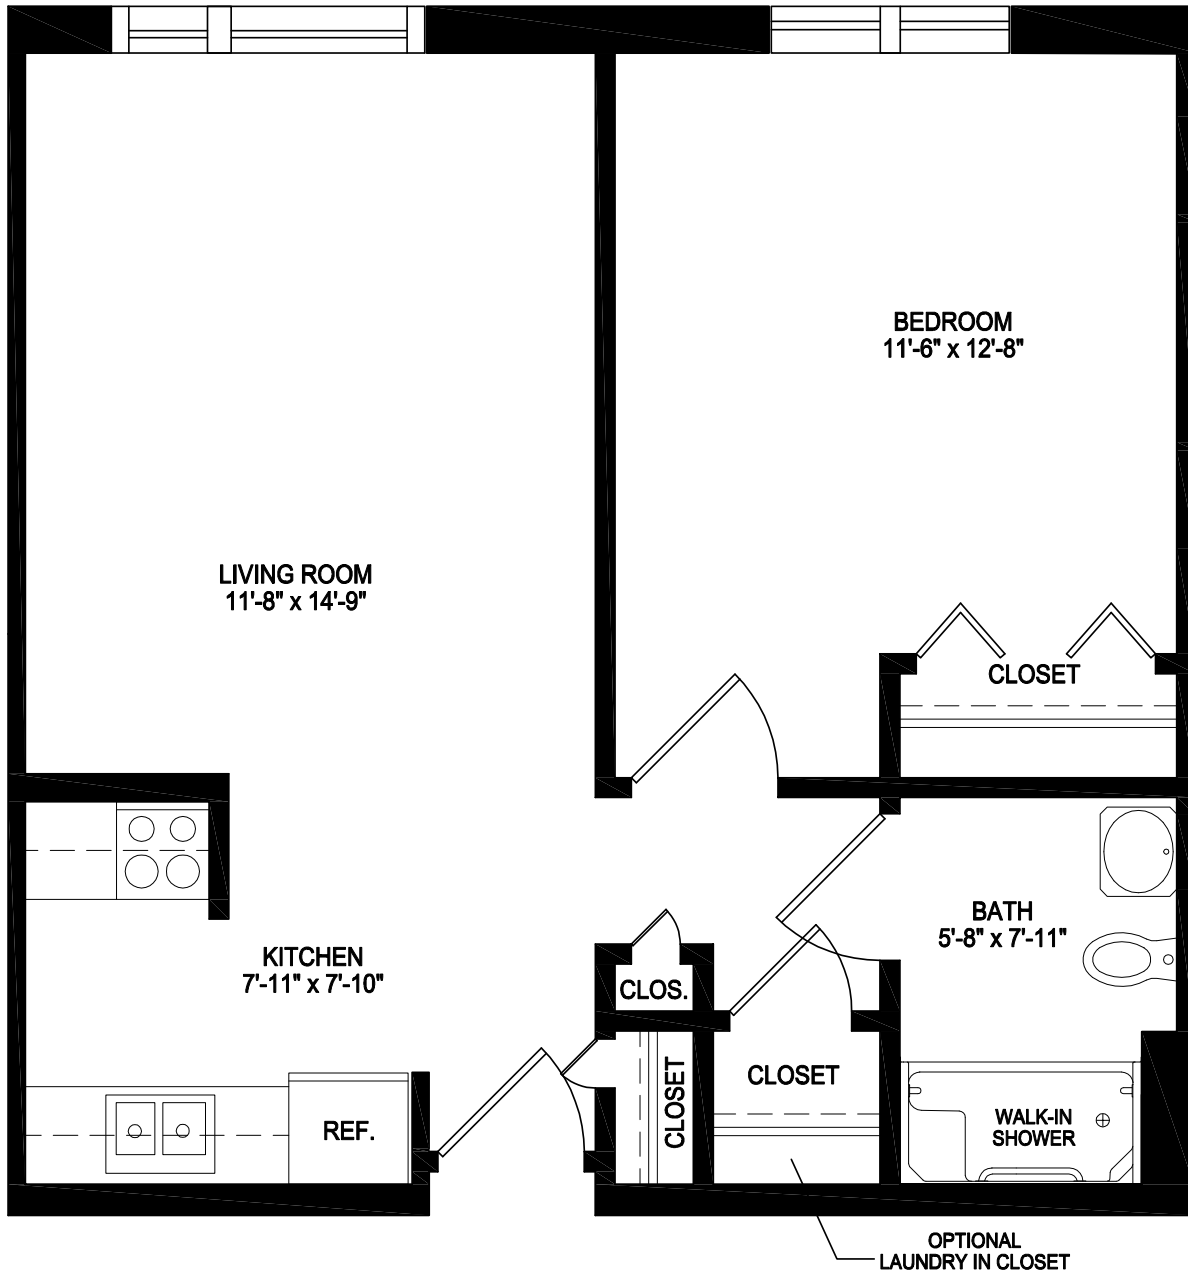

CANTERBURY

1 BEDROOM / 1 BATH APARTMENT HOME (566 SQ. FT.)
THE CROSSING AT FRIENDSHIP VILLAGE SUNSET HILLS

Drawings are not to scale and are subject to change

12563 VILLAGE CIRCLE DRIVE • SUNSET HILLS, MISSOURI 63127 • (314) 270-7833