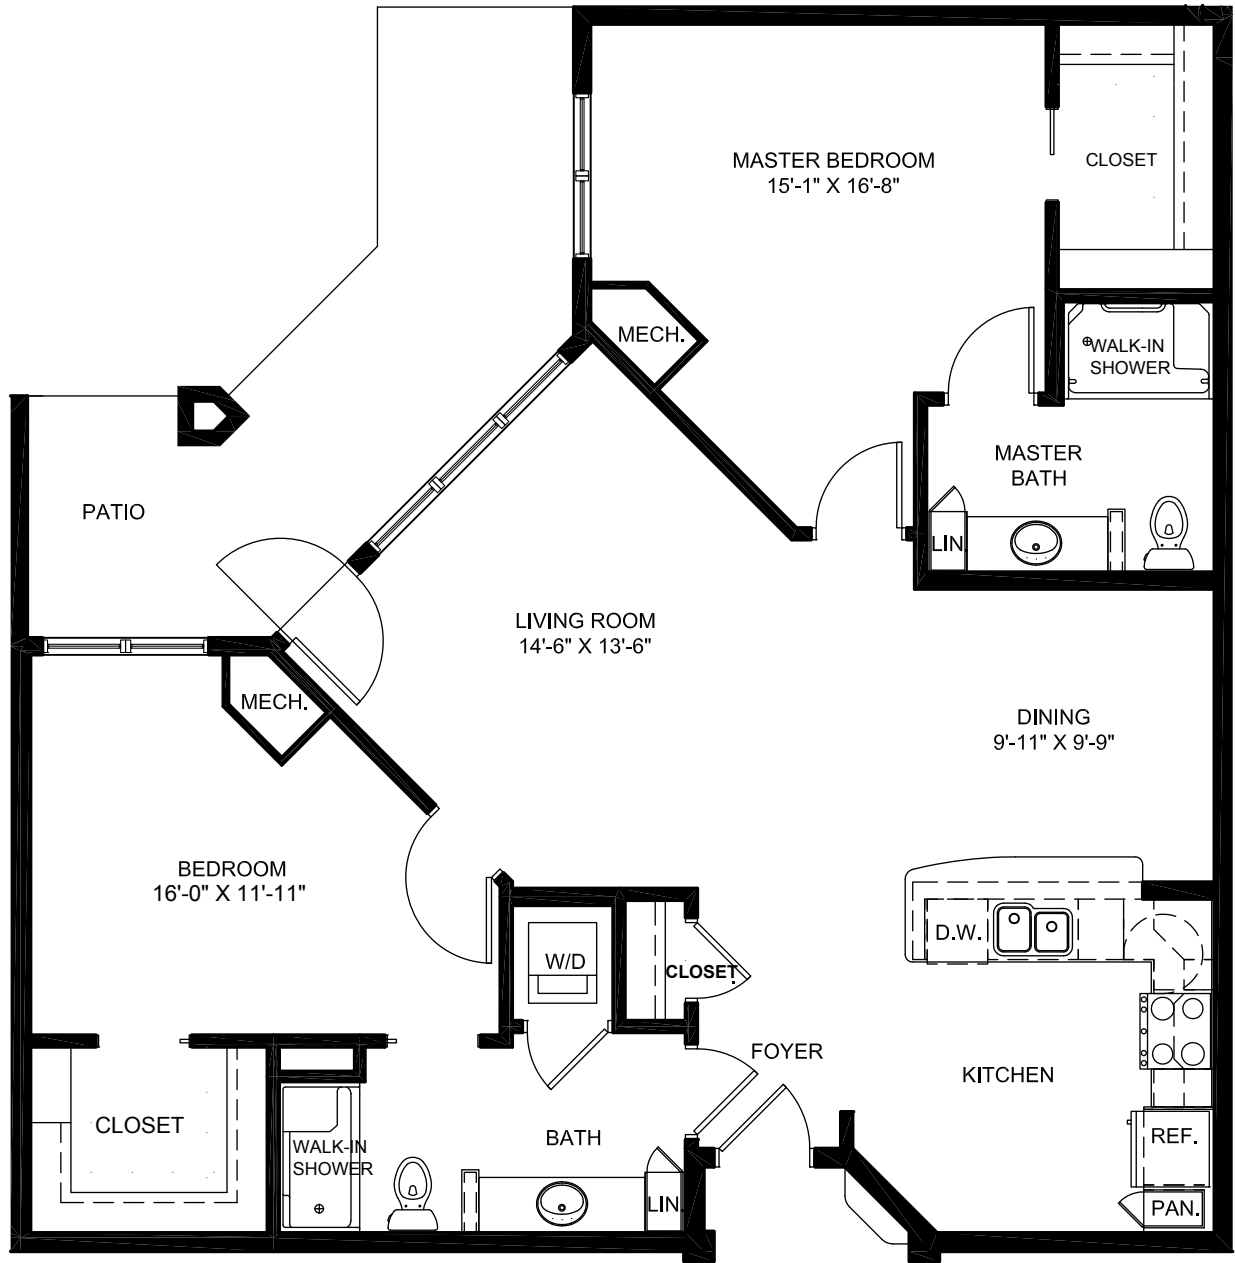

LANCASTER

2 BEDROOM / 2 BATH APARTMENT HOME WITH PATIO (1,278 SQ. FT.)
THE CLUBHOUSE AT FRIENDSHIP VILLAGE SUNSET HILLS

Drawings are not to scale and are subject to change

12563 VILLAGE CIRCLE DRIVE • SUNSET HILLS, MISSOURI 63127 • (314) 270-7833