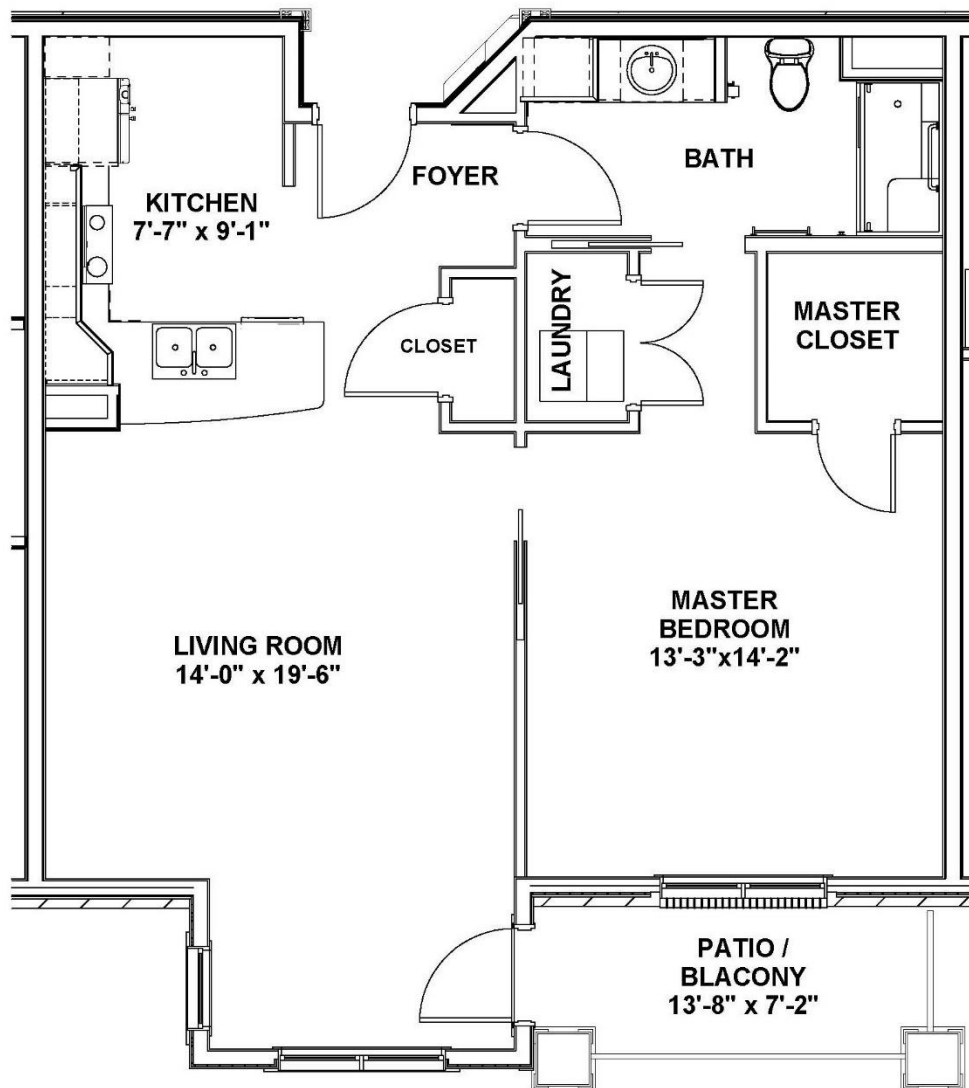

AUBURN

ONE BEDROOM / ONE BATH APARTMENT HOME WITH PATIO / BALCONY (858 SQ. FT.)
ROCKHURST BUILDING AT FRIENDSHIP VILLAGE CHESTERFIELD

DRAWING NOT TO SCALE

 Friendship VillageSM
CHESTERFIELD
Serving Seniors. Honoring Christ.