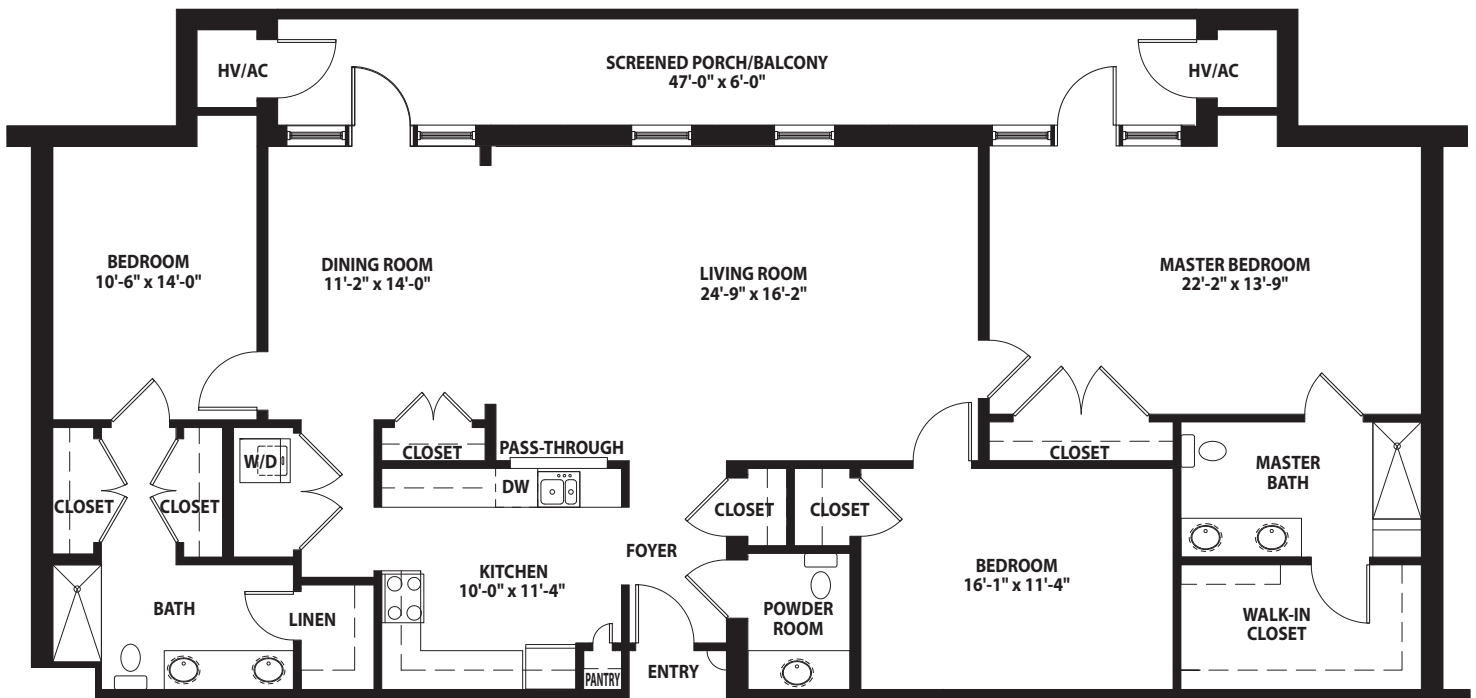

### The Walnut 2,060 sq. ft.

5/32" scale. Actual dimensions may vary slightly.  
Total square feet includes screened porch/balcony.