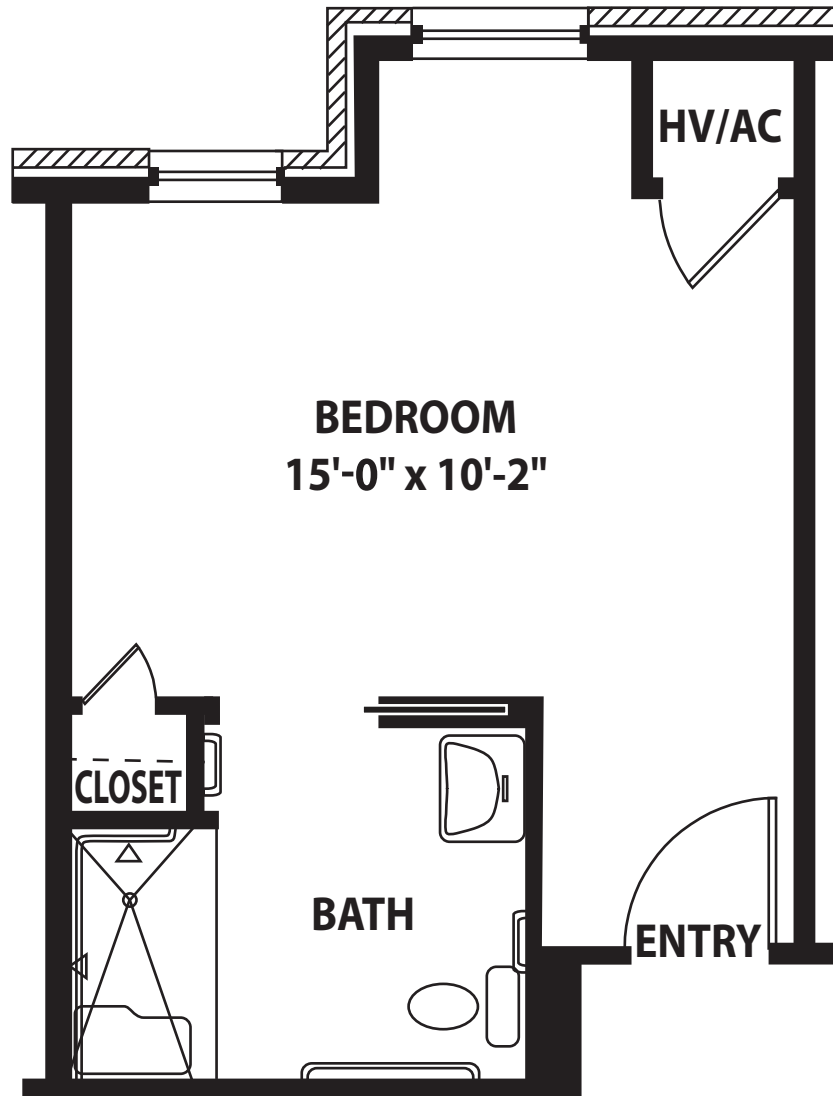

Private Suite 300 sq. ft.

1/4" scale. Actual dimensions may vary slightly.