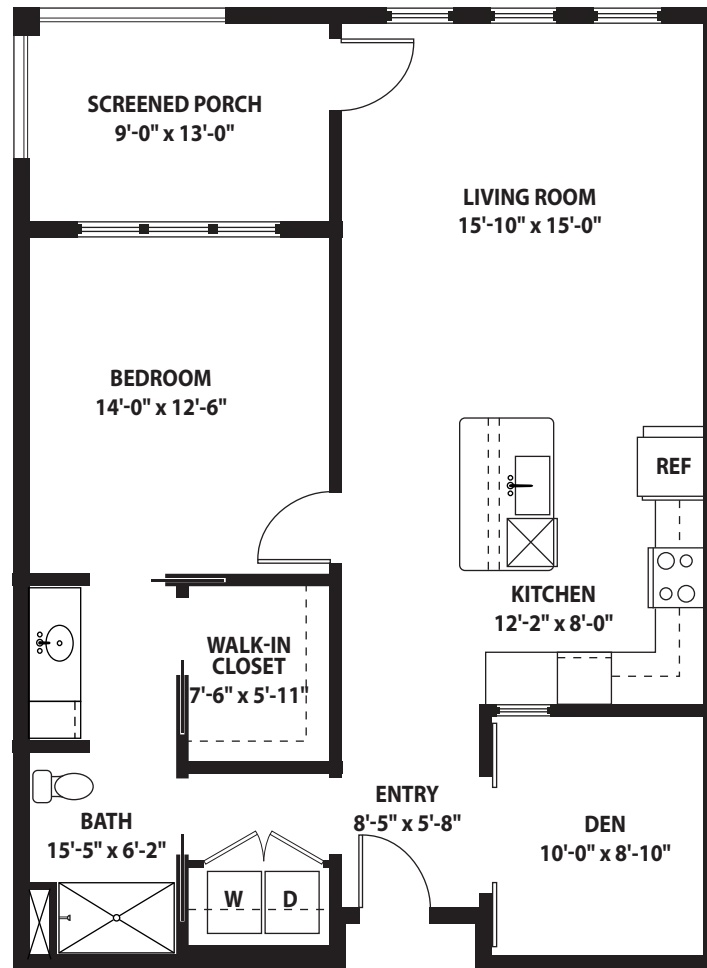

Jones Gap 1,155 sq. ft.

1/8" scale. Actual dimensions may vary slightly.
Total square feet includes screened porch/balcony.