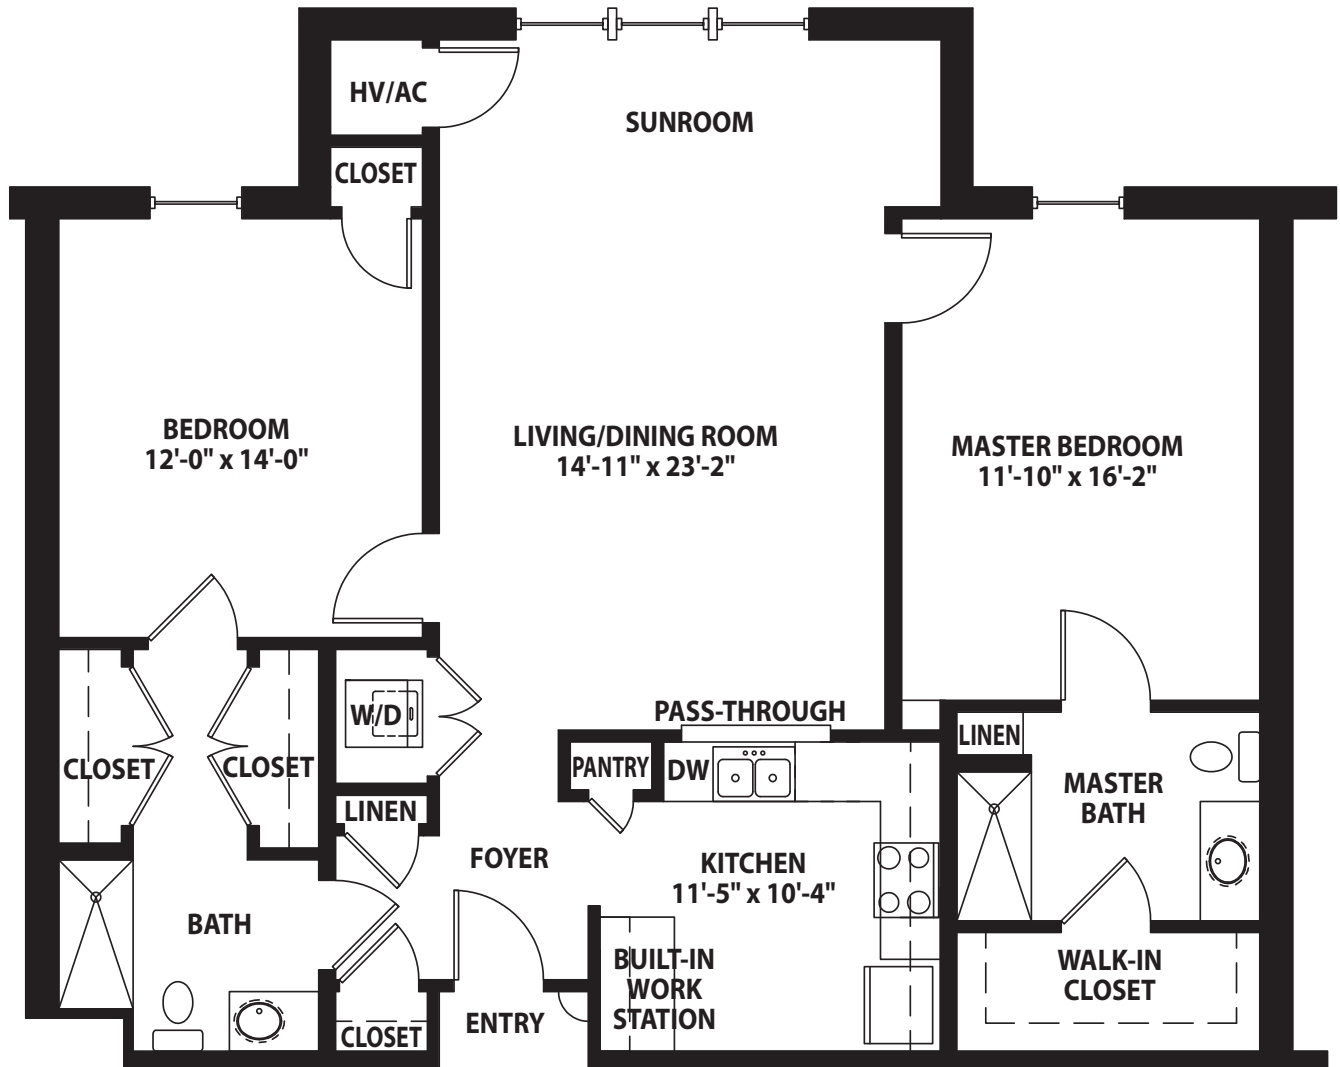

The Maple 1,267 sq. ft.

5/32" scale. Actual dimensions may vary slightly.  
Total square feet includes screened porch/balcony.