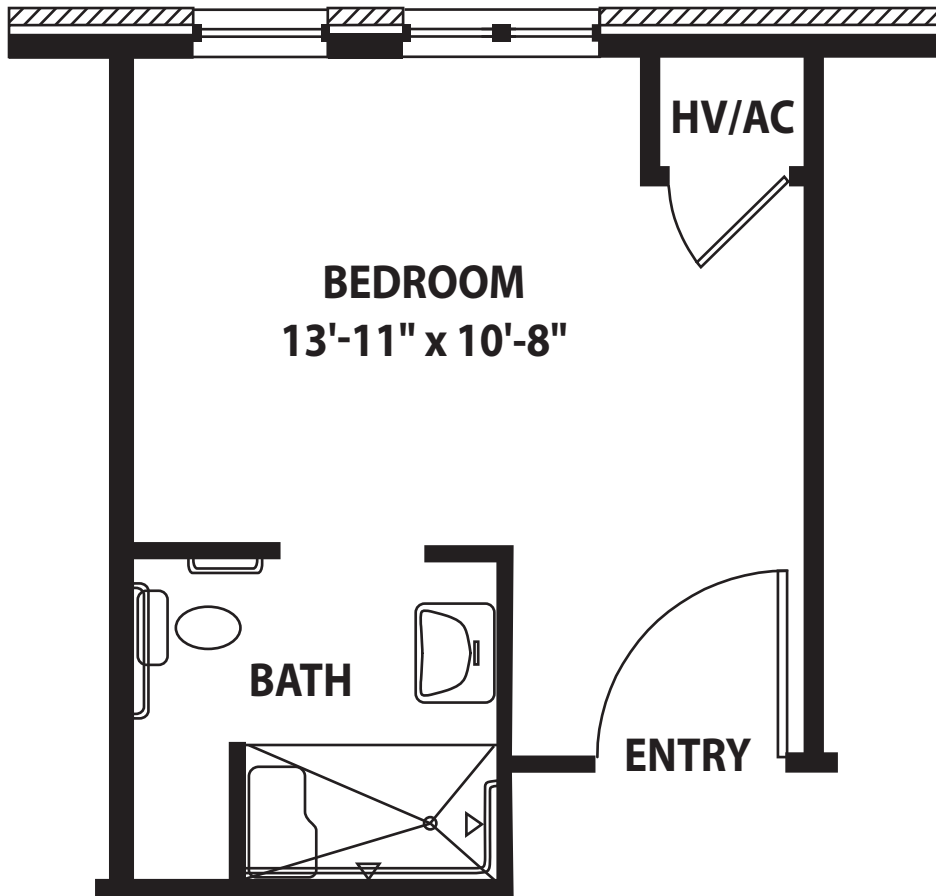

Private Suite 250 sq. ft.

1/4" scale. Actual dimensions may vary slightly.